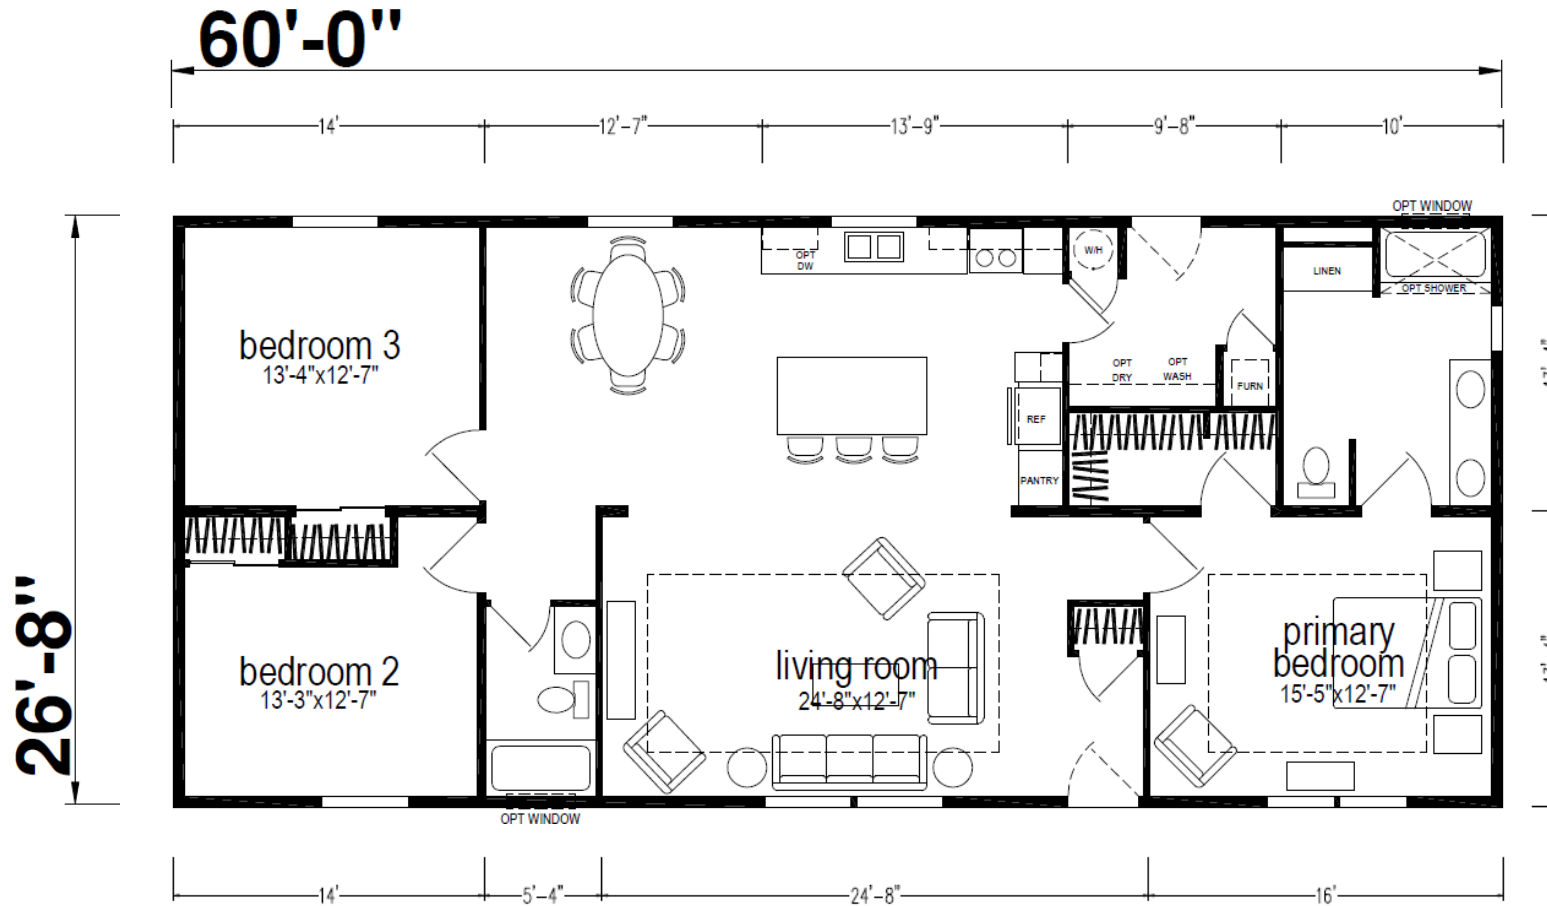

Malabon

Hillcrest Series

1,600 SQ. FT. (Approximate) 3 Bedroom, 2 Bath

Last Updated: 8-14-24

CHAMPION HOMES CENTER
550 Booth Bend Rd.
McMinnville, OR 97128

NorthWestFactoryDirectHomes.com | 1-800-645-4943

IMPORTANT: Champion Homes reserves the right to modify, cancel or substitute products or features of this event at any time without prior notice or obligation. Pictures and other promotional materials are representative and may depict or contain floor plans, square footages, elevations, options, upgrades, extra design features, decorations, floor coverings, specialty light fixtures, custom paint and wall coverings, window treatments, landscaping, sound and alarm systems, furnishings, appliances, and other designer/decorator features and amenities that are not included as part of the home and/or may not be available at all locations. Home, pricing and community information is subject to change, and homes to prior sale, at any time without notice or obligation. ©2020 Alta Cima Corp. All rights reserved.