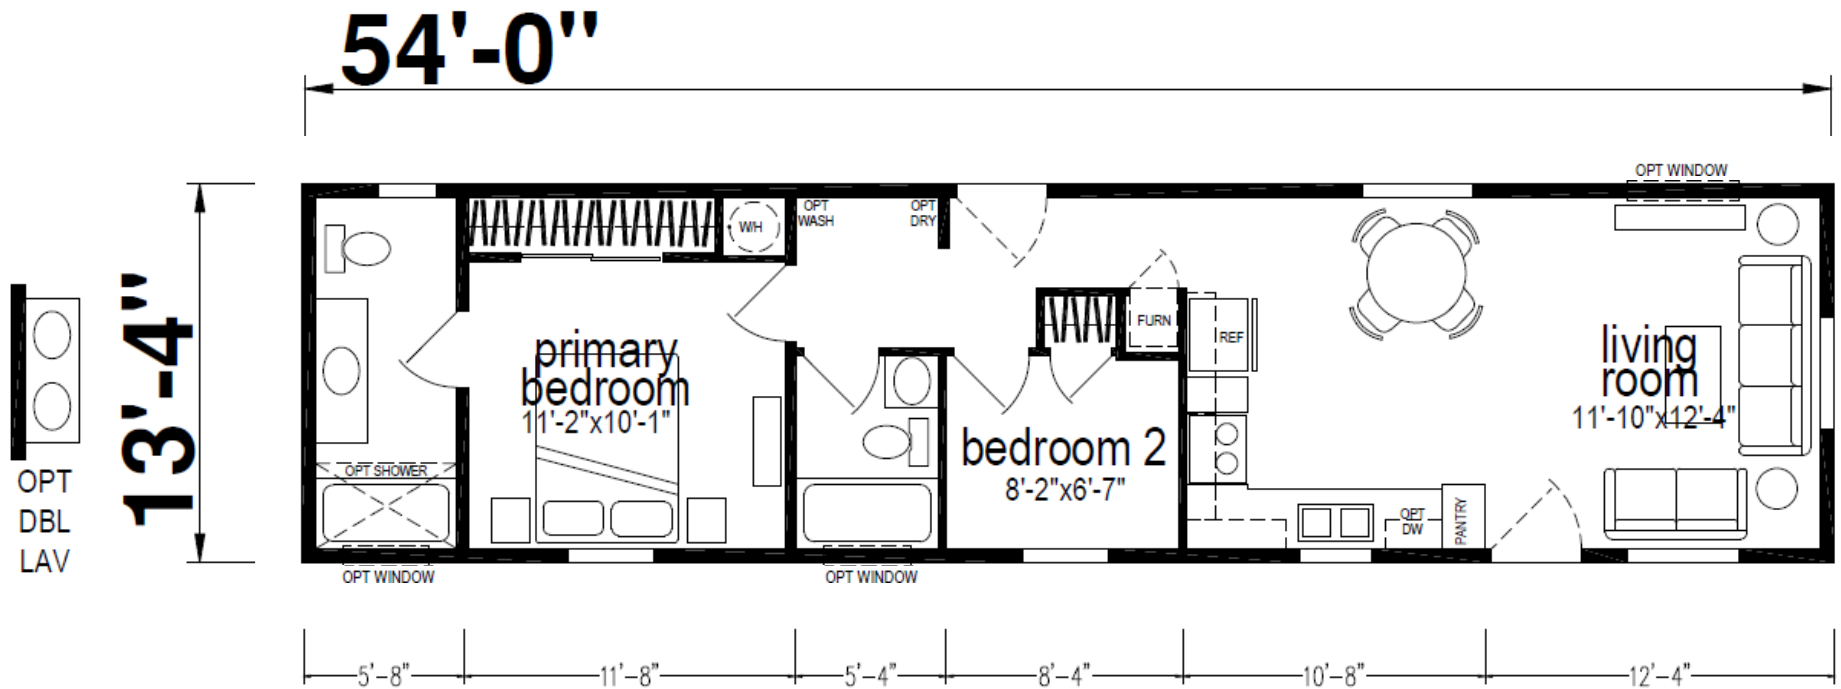

McCarley

Ridgewood Series

720 SQ. FT. (Approximate) 2 Bedroom, 2 Bath

Last Updated: 8-14-24

CHAMPION HOMES CENTER
550 Booth Bend Rd.
McMinnville, OR 97128

NorthWestFactoryDirectHomes.com | 1-800-645-4943

IMPORTANT: Champion Homes reserves the right to modify, cancel or substitute products or features of this event at any time without prior notice or obligation. Pictures and other promotional materials are representative and may depict or contain floor plans, square footages, elevations, options, upgrades, extra design features, decorations, floor coverings, specialty light fixtures, custom paint and wall coverings, window treatments, landscaping, sound and alarm systems, furnishings, appliances, and other designer/decorator features and amenities that are not included as part of the home and/or may not be available at all locations. Home, pricing and community information is subject to change, and homes to prior sale, at any time without notice or obligation. ©2020 Alta Cima Corp. All rights reserved.