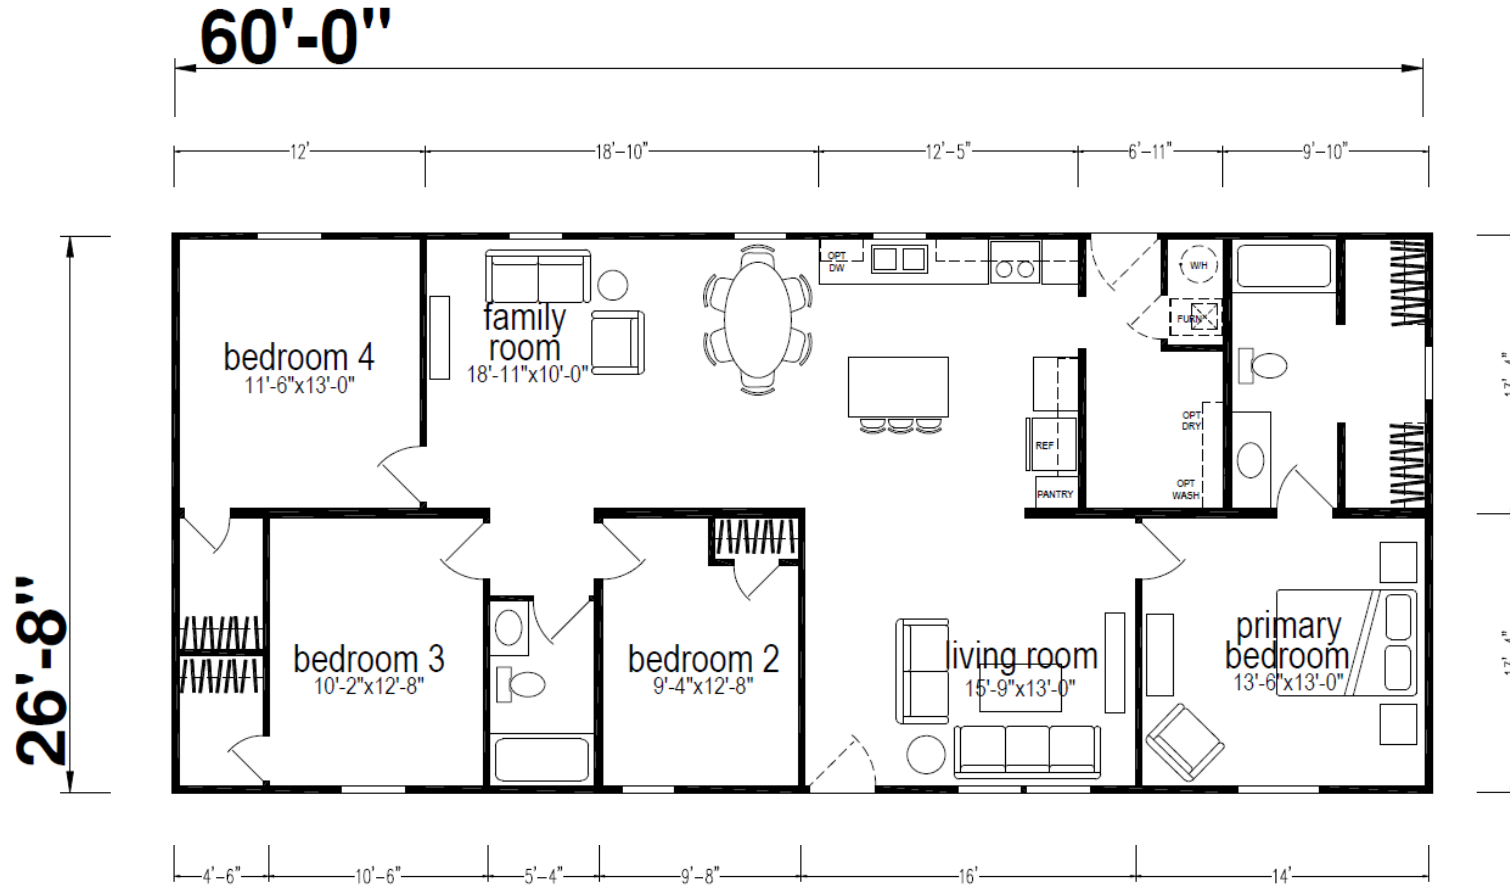

# McNary B

Millcreek Series

1600 SQ. FT. (Approximate) 4 Bedroom, 2 Bath

Last Updated: 10-14-24

**CHAMPION HOMES CENTER**  
550 Booth Bend Rd.  
McMinnville, OR 97128

**NorthWestFactoryDirectHomes.com | 1-800-645-4943**