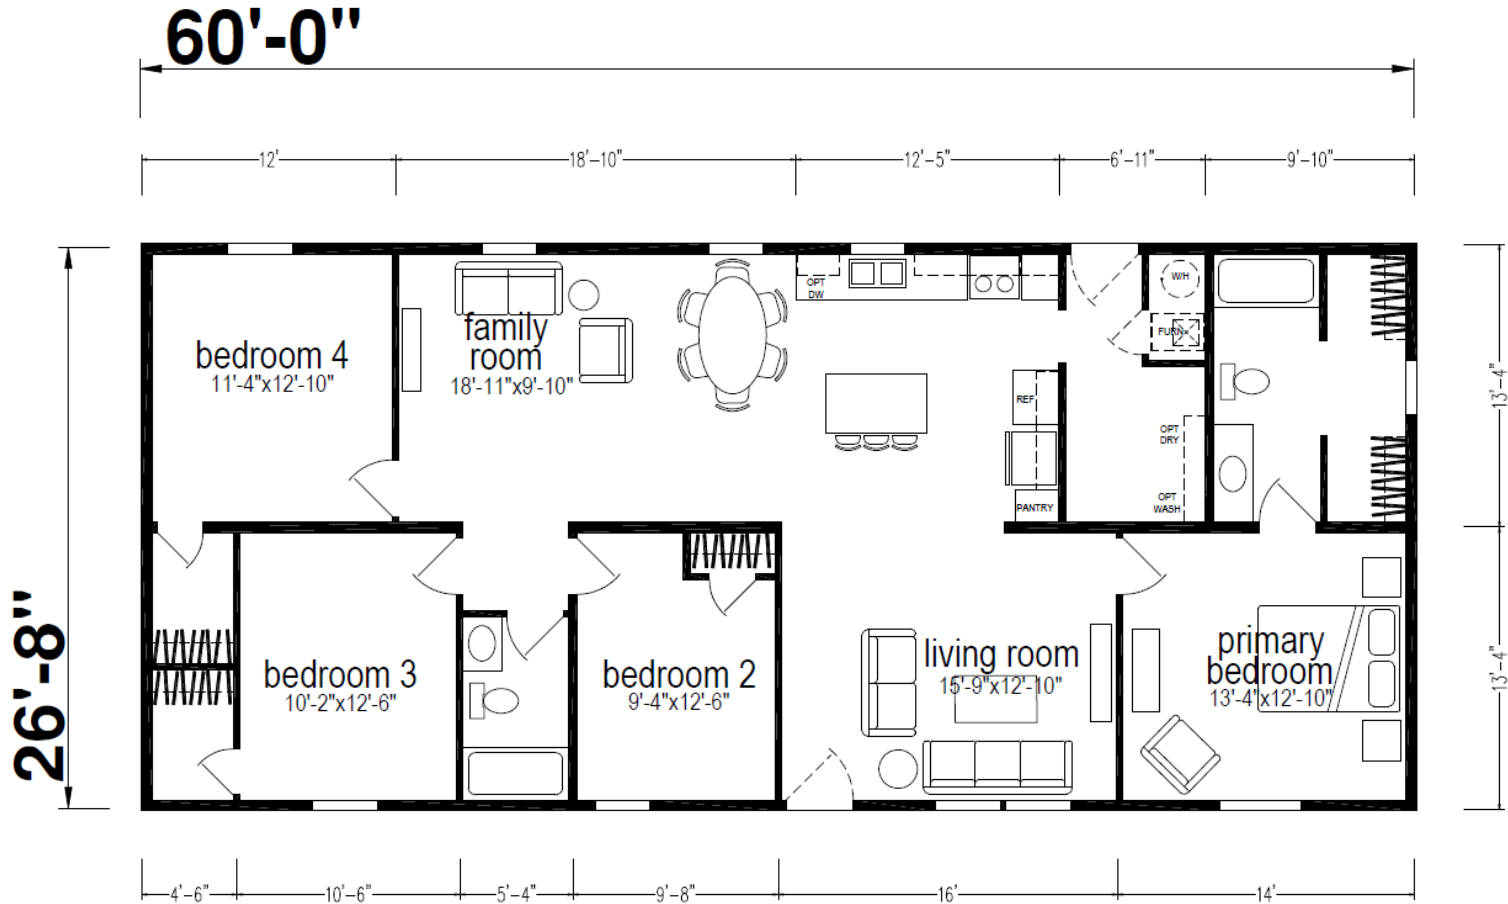

McNary

Millcreek Series

1,600 SQ. FT. (Approximate) 4 Bedroom, 2 Bath

Last Updated: 10-14-24

CHAMPION HOMES CENTER
550 Booth Bend Rd.
McMinnville, OR 97128

NorthWestFactoryDirectHomes.com | 1-800-645-4943

IMPORTANT: Champion Homes reserves the right to modify, cancel or substitute products or features of this event at any time without prior notice or obligation. Pictures and other promotional materials are representative and may depict or contain floor plans, square footages, elevations, options, upgrades, extra design features, decorations, floor coverings, specialty light fixtures, custom paint and wall coverings, window treatments, landscaping, sound and alarm systems, furnishings, appliances, and other designer/decorator features and amenities that are not included as part of the home and/or may not be available at all locations. Home, pricing and community information is subject to change, and homes to prior sale, at any time without notice or obligation. ©2020 Alta Cima Corp. All rights reserved.