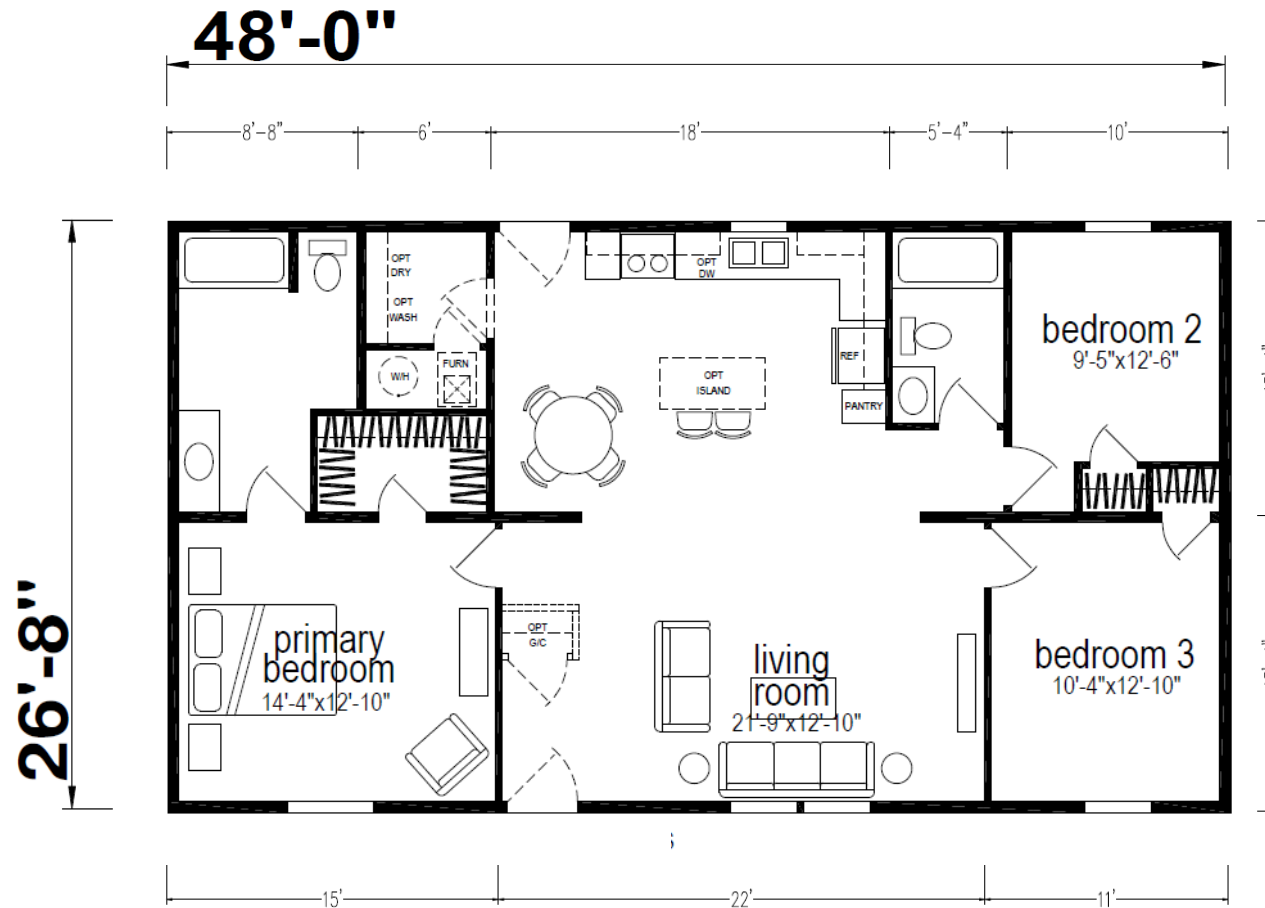

Meadowood

Millcreek Series

1,280 SQ. FT. (Approximate) 3 Bedroom, 2 Bath

Last Updated: 10-14-24

CHAMPION HOMES CENTER
550 Booth Bend Rd.
McMinnville, OR 97128

NorthWestFactoryDirectHomes.com | 1-800-645-4943