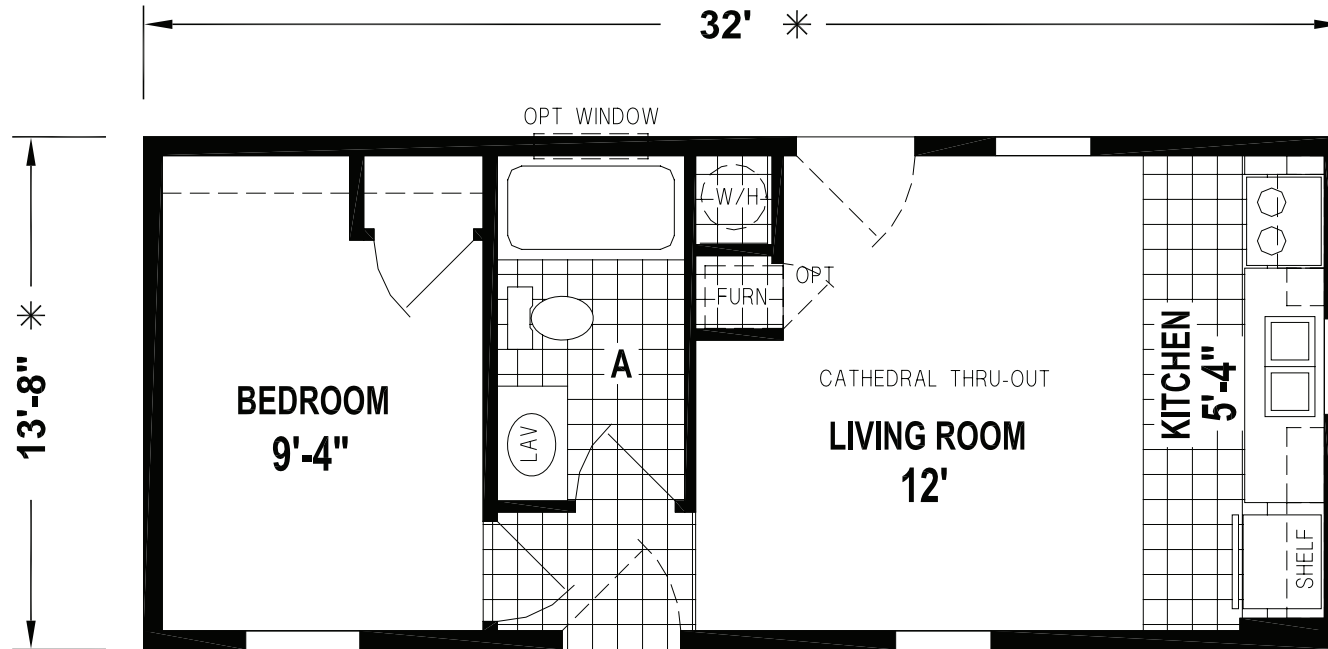

Micro

Ramada Value Series

Factory Expo

"Factory Direct Value" HOME CENTERS

1 Bedroom, 1 Bath
Approx. 437 Sq. Ft.

Last Updated: 7-26-18

*Special Value Home, Limit 1 per customer

OPTION
WASH/DRY

OPTION
60" SHOWER

Factory Expo Home Centers
550 Booth Bend Road
McMinnville, Oregon 97128

I authorize Factory Expo to build my house, per this plan.

X _____
Customer Signature/Date

1-800-645-4943 www.NorthWestFactoryDirectHomes.com 1-800-645-4943 www.NorthWestFactoryDirectHomes.com