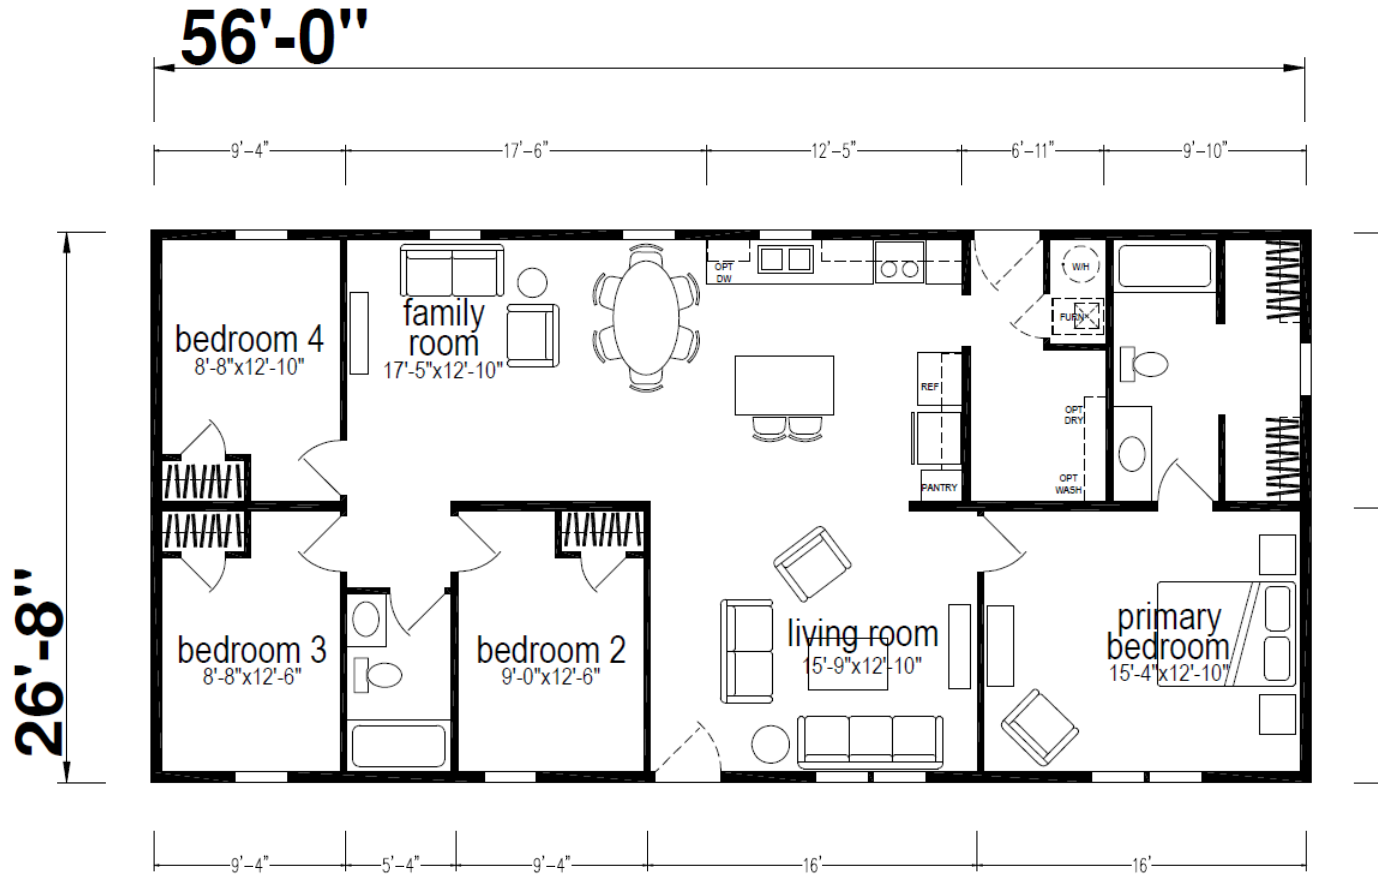

Minam

Millcreek Series

1,493 SQ. FT. (Approximate) 4 Bedroom, 2 Bath

Last Updated: 10-14-24

CHAMPION HOMES CENTER
550 Booth Bend Rd.
McMinnville, OR 97128

NorthWestFactoryDirectHomes.com | 1-800-645-4943

IMPORTANT: Champion Homes reserves the right to modify, cancel or substitute products or features of this event at any time without prior notice or obligation. Pictures and other promotional materials are representative and may depict or contain floor plans, square footages, elevations, options, upgrades, extra design features, decorations, floor coverings, specialty light fixtures, custom paint and wall coverings, window treatments, landscaping, sound and alarm systems, furnishings, appliances, and other designer/decorator features and amenities that are not included as part of the home and/or may not be available at all locations. Home, pricing and community information is subject to change, and homes to prior sale, at any time without notice or obligation. ©2020 Alta Cima Corp. All rights reserved.