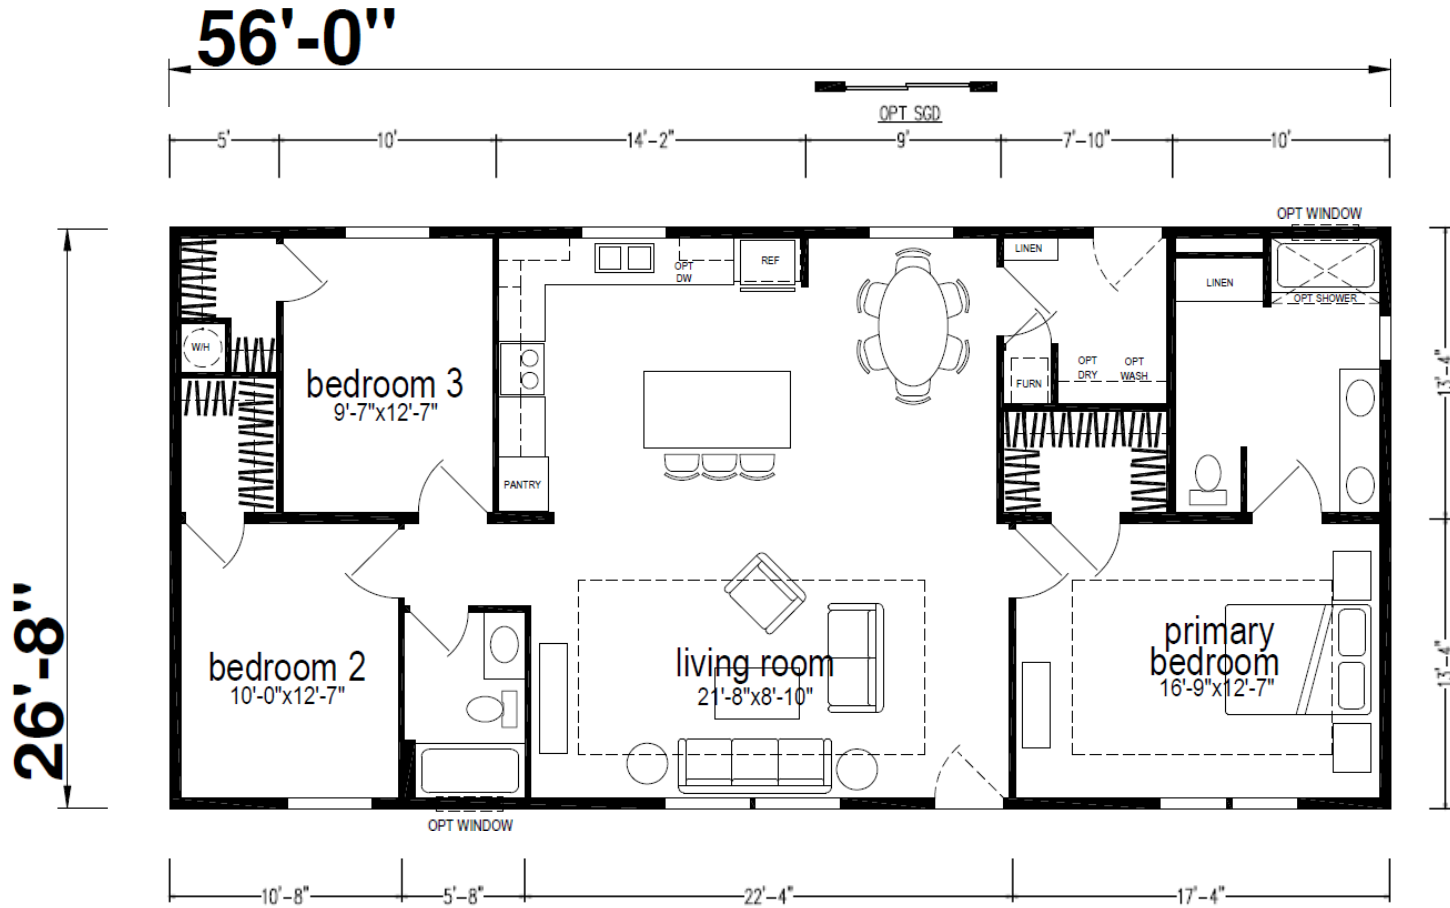

Moro

Hillcrest Series

1,493 SQ. FT. (Approximate) 3 Bedroom, 2 Bath

Last Updated: 8-14-24

CHAMPION HOMES CENTER
550 Booth Bend Rd.
McMinnville, OR 97128

NorthWestFactoryDirectHomes.com | 1-800-645-4943

IMPORTANT: Champion Homes reserves the right to modify, cancel or substitute products or features of this event at any time without prior notice or obligation. Pictures and other promotional materials are representative and may depict or contain floor plans, square footages, elevations, options, upgrades, extra design features, decorations, floor coverings, specialty light fixtures, custom paint and wall coverings, window treatments, landscaping, sound and alarm systems, furnishings, appliances, and other designer/decorator features and amenities that are not included as part of the home and/or may not be available at all locations. Home, pricing and community information is subject to change, and homes to prior sale, at any time without notice or obligation. ©2020 Alta Cima Corp. All rights reserved.