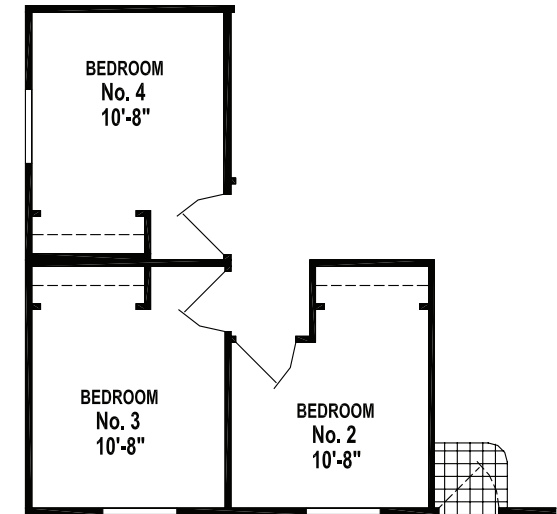

Newdale

Arlington Series

1,493 SQ. FT. (Approximate) 3 Bedroom, 2 Bath

Last Updated: 9-7-23

OPTION DEN

OPTION 4TH BEDROOM

CHAMPION HOMES CENTER
 550 Booth Bend Rd.
 McMinnville, OR 97128

NorthWestFactoryDirectHomes.com | 1-800-645-4943