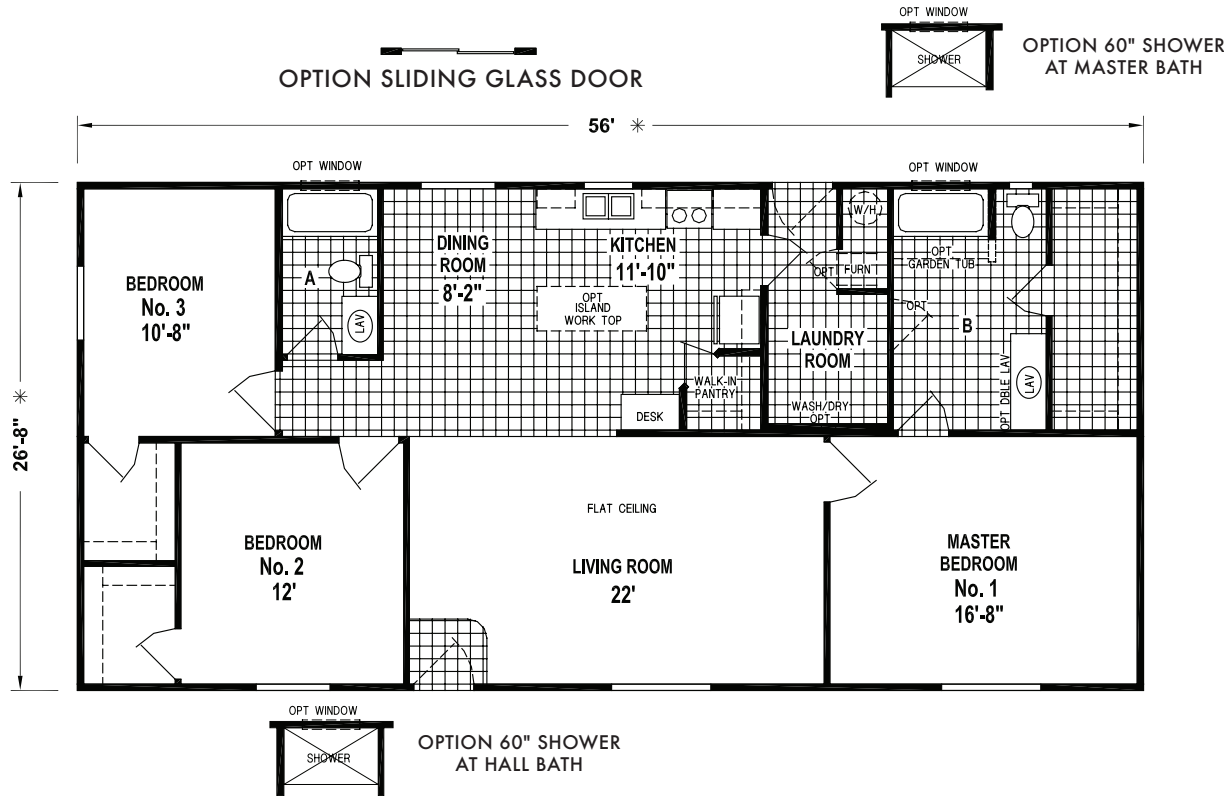

Newdale

Arlington Series

1,493 SQ. FT. (Approximate) 3 Bedroom, 2 Bath

Last Updated: 9-7-23

OPTION DEN

OPTION 4TH BEDROOM

CHAMPION HOMES CENTER
 550 Booth Bend Rd.
 McMinnville, OR 97128

NorthWestFactoryDirectHomes.com | 1-800-645-4943