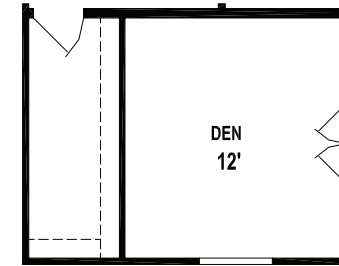

Newdale

Arlington Series

1,493 SQ. FT. (Approximate) 3 Bedroom, 2 Bath

Last Updated: 9-7-23

OPTION DEN

OPTION 4TH BEDROOM

CHAMPION HOMES CENTER
 550 Booth Bend Rd.
 McMinnville, OR 97128

NorthWestFactoryDirectHomes.com | 1-800-645-4943