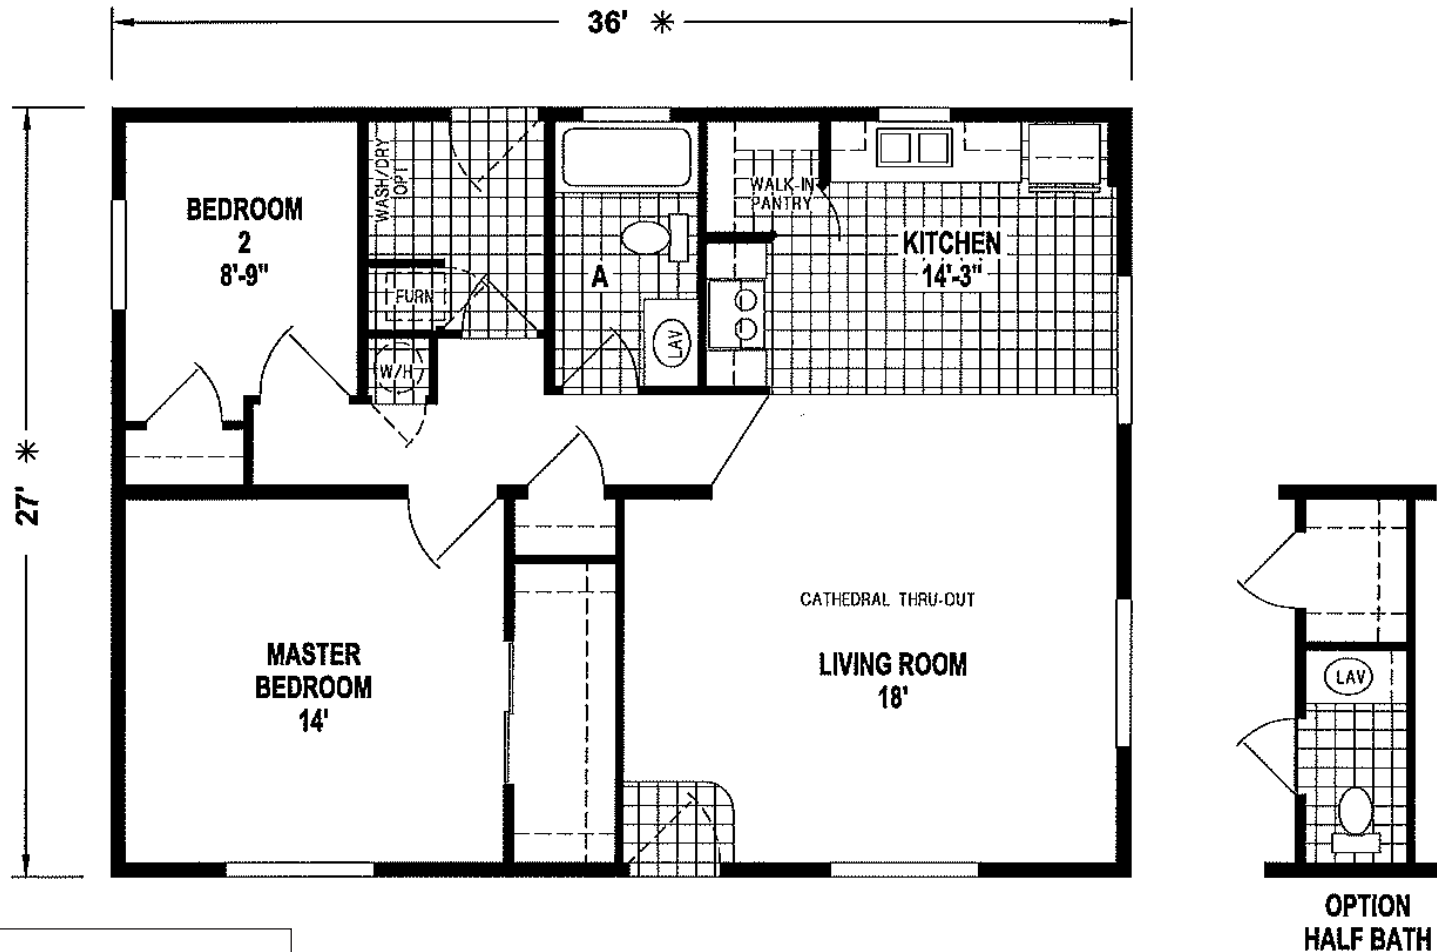

Pinon

Ramada Value Series

972 SQ. FT. (Approximate) 2 Bedroom, 1 Bath

Last Updated: 9-13-23

CHAMPION HOMES CENTER
550 Booth Bend Rd.
McMinnville, OR 97128

NorthWestFactoryDirectHomes.com | 1-800-645-4943

IMPORTANT: Champion Homes reserves the right to modify, cancel or substitute products or features of this event at any time without prior notice or obligation. Pictures and other promotional materials are representative and may depict or contain floor plans, square footages, elevations, options, upgrades, extra design features, decorations, floor coverings, specialty light fixtures, custom paint and wall coverings, window treatments, landscaping, sound and alarm systems, furnishings, appliances, and other designer/decorator features and amenities that are not included as part of the home and/or may not be available at all locations. Home, pricing and community information is subject to change, and homes to prior sale, at any time without notice or obligation. ©2020 Champion Homes. All rights reserved.