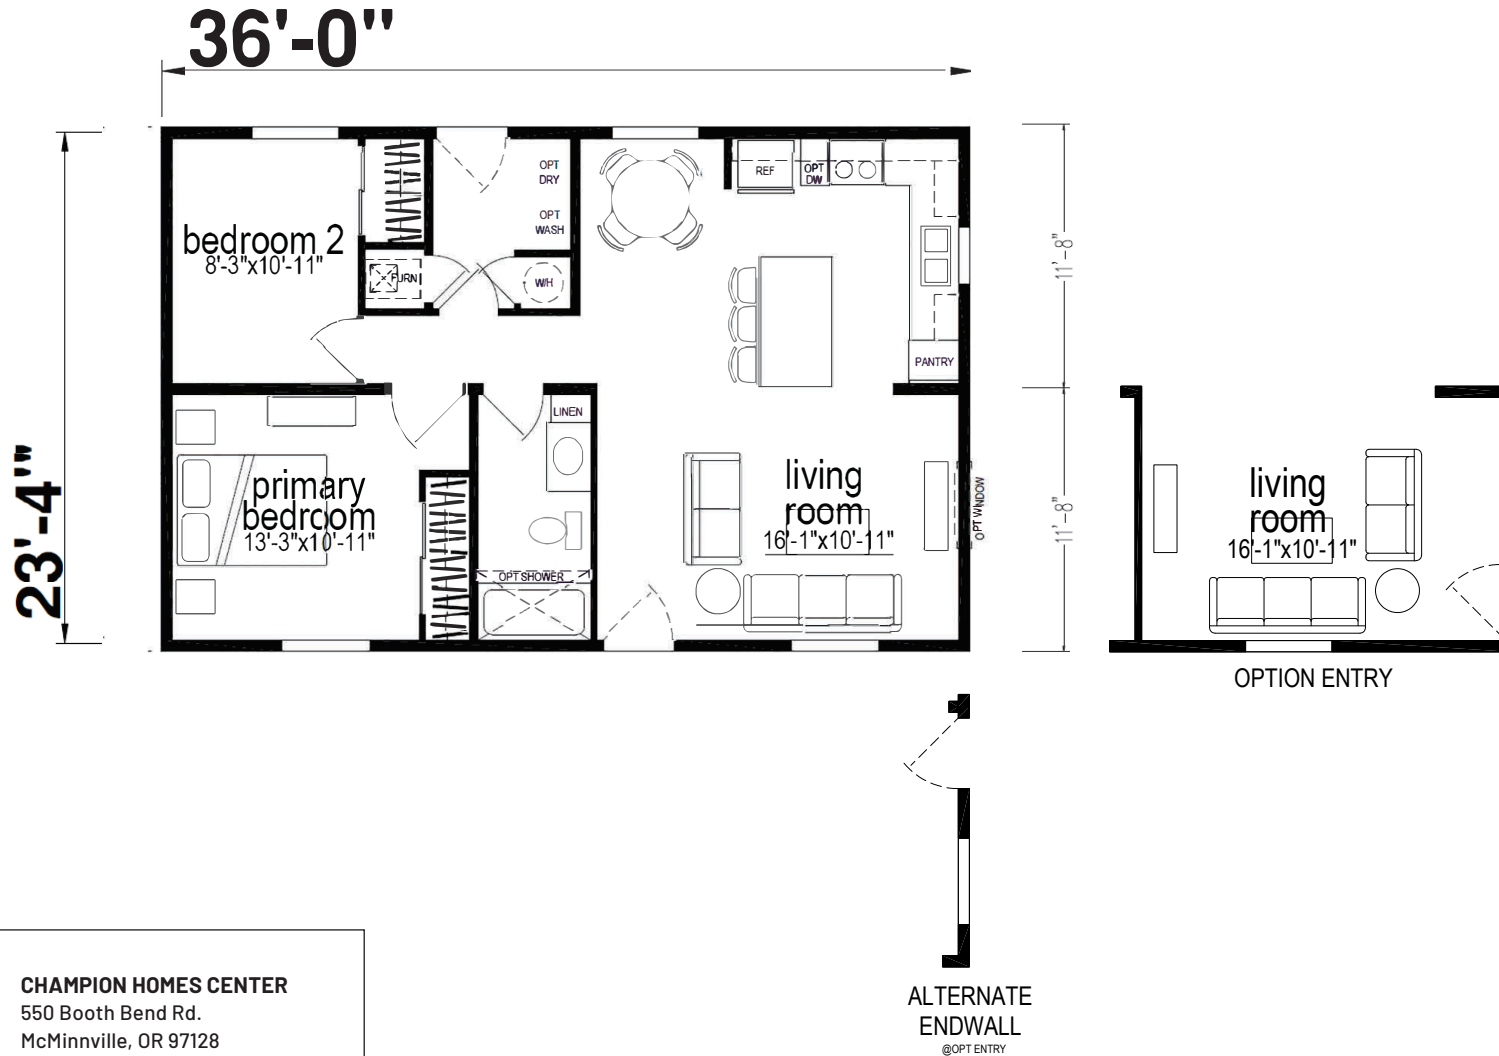

Rivergrove

Ridgewood Series

840 SQ. FT. (Approximate) 2 Bedroom, 1 Bath

Last Updated: 1-28-25

CHAMPION HOMES CENTER
550 Booth Bend Rd.
McMinnville, OR 97128

NorthWestFactoryDirectHomes.com | 1-800-645-4943