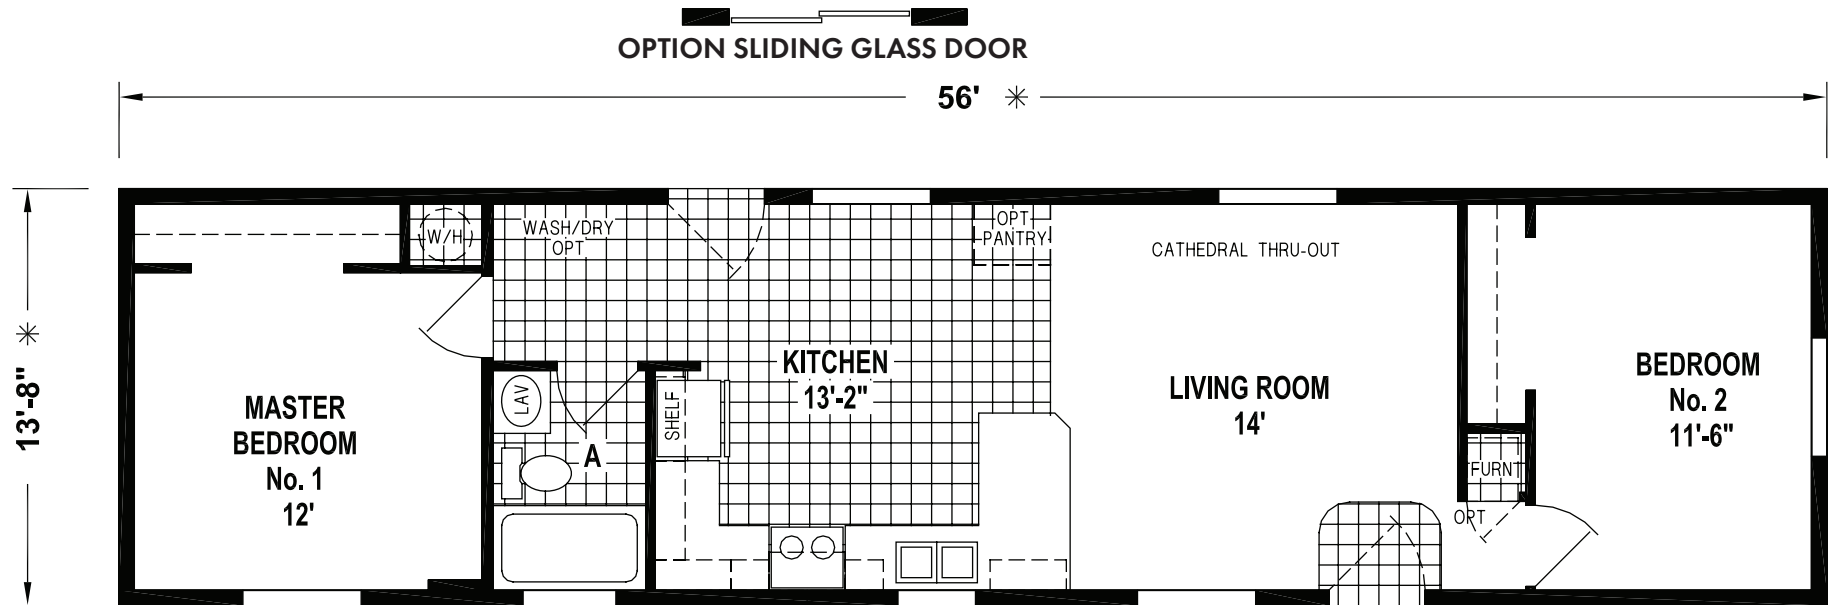

Roseburg

Ramada Value Series

775 SQ. FT. (Approximate) 2 Bedroom, 1 Bath

CHAMPION
HOMES CENTER

Last Updated: 9-13-23

CHAMPION HOMES CENTER
550 Booth Bend Rd.
McMinnville, OR 97128

NorthWestFactoryDirectHomes.com | 1-800-645-4943