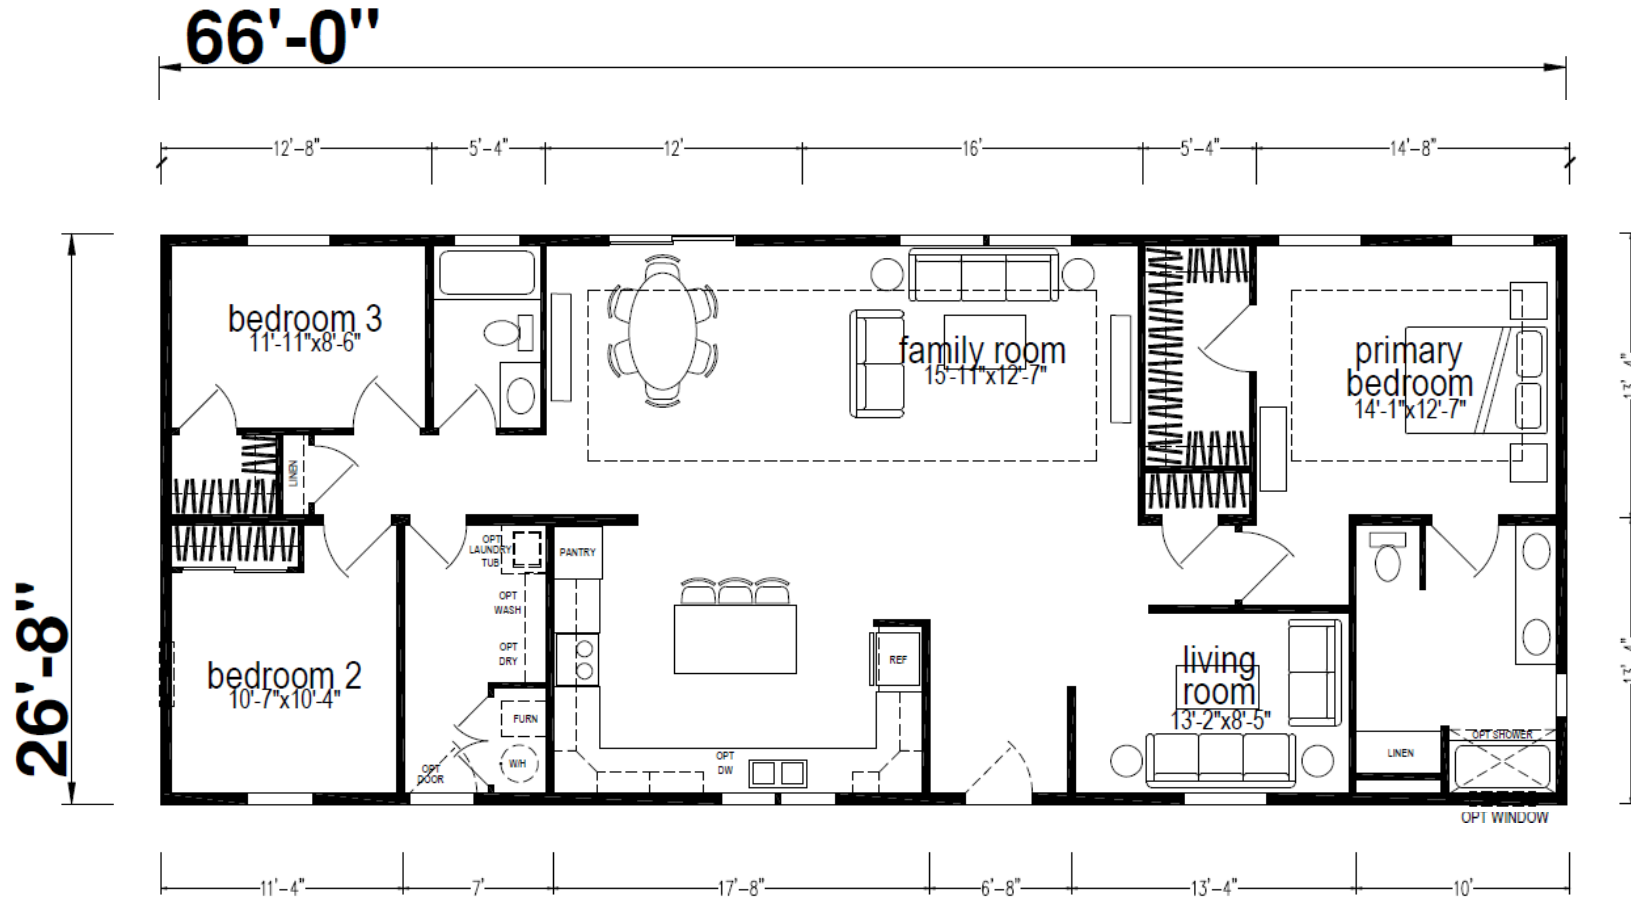

Shaniko

Hillcrest Series

1,760 SQ. FT. (Approximate) 3 Bedroom, 2 Bath

Last Updated: 8-14-24

CHAMPION HOMES CENTER
550 Booth Bend Rd.
McMinnville, OR 97128

NorthWestFactoryDirectHomes.com | 1-800-645-4943

IMPORTANT: Champion Homes reserves the right to modify, cancel or substitute products or features of this event at any time without prior notice or obligation. Pictures and other promotional materials are representative and may depict or contain floor plans, square footages, elevations, options, upgrades, extra design features, decorations, floor coverings, specialty light fixtures, custom paint and wall coverings, window treatments, landscaping, sound and alarm systems, furnishings, appliances, and other designer/decorator features and amenities that are not included as part of the home and/or may not be available at all locations. Home, pricing and community information is subject to change, and homes to prior sale, at any time without notice or obligation. ©2020 Alta Cima Corp. All rights reserved.