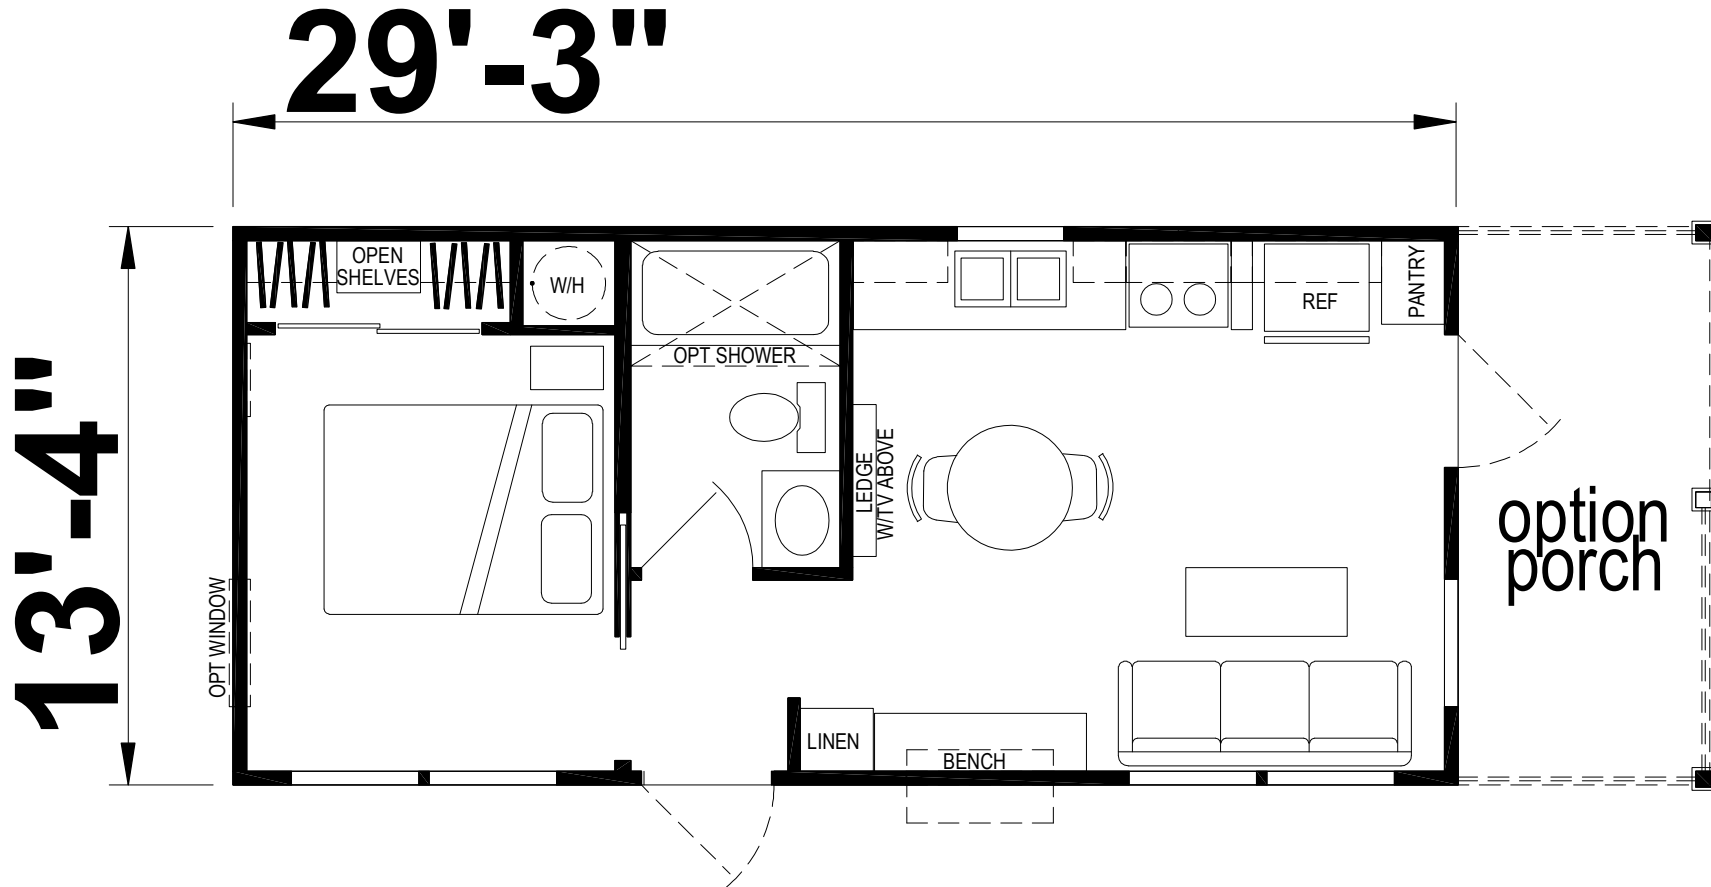

# Sunriver

Shore Park Series

399 SQ. FT. (Approximate) 1 Bedroom, 1 Bath

Last Updated: 11-4-24

**CHAMPION HOMES CENTER**  
550 Booth Bend Rd.  
McMinnville, OR 97128

**NorthWestFactoryDirectHomes.com | 1-800-645-4943**