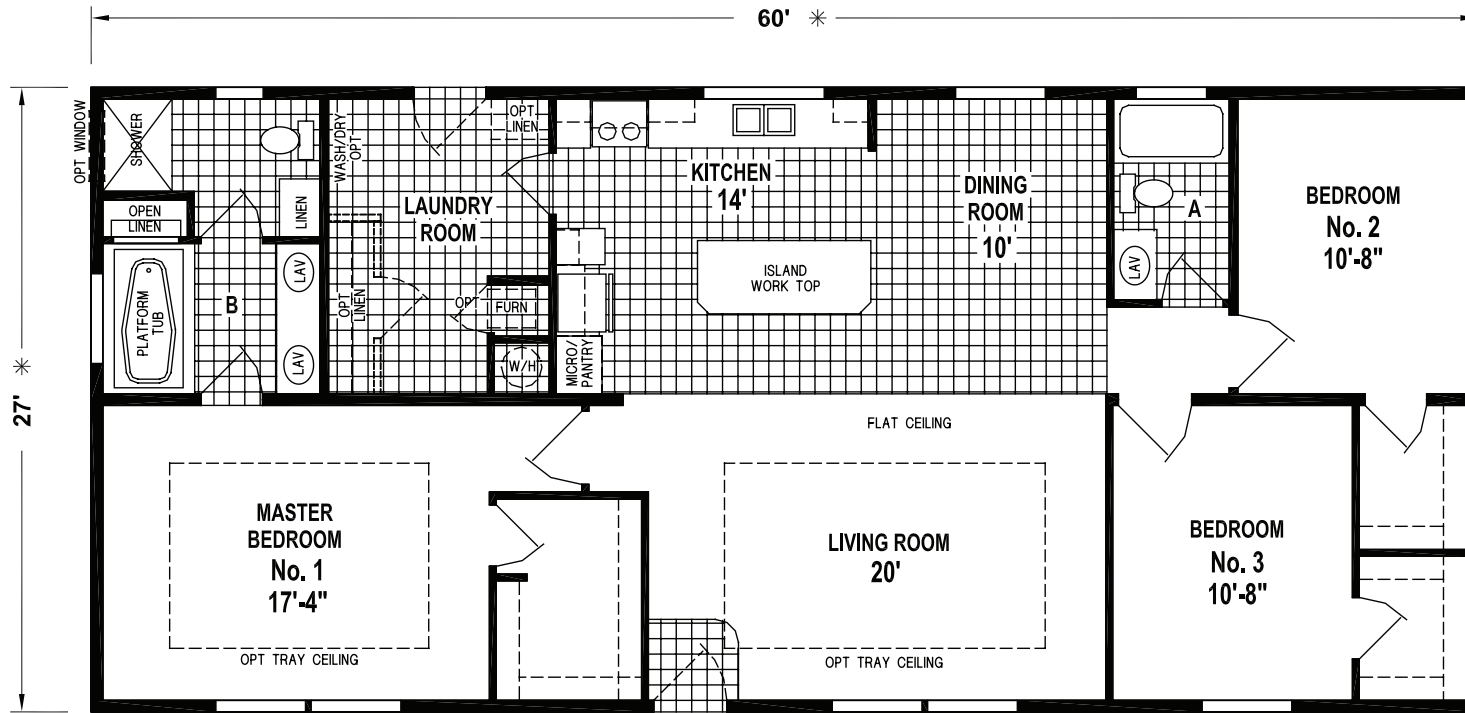

# Tekoa

Woodbridge Series

1,639 SQ. FT. (Approximate) 3 Bedroom, 2 Bath

Last Updated: 10-9-23

OPTION SLIDING GLASS DOOR

**CHAMPION HOMES CENTER**  
550 Booth Bend Rd.  
McMinnville, OR 97128

**NorthWestFactoryDirectHomes.com | 1-800-645-4943**