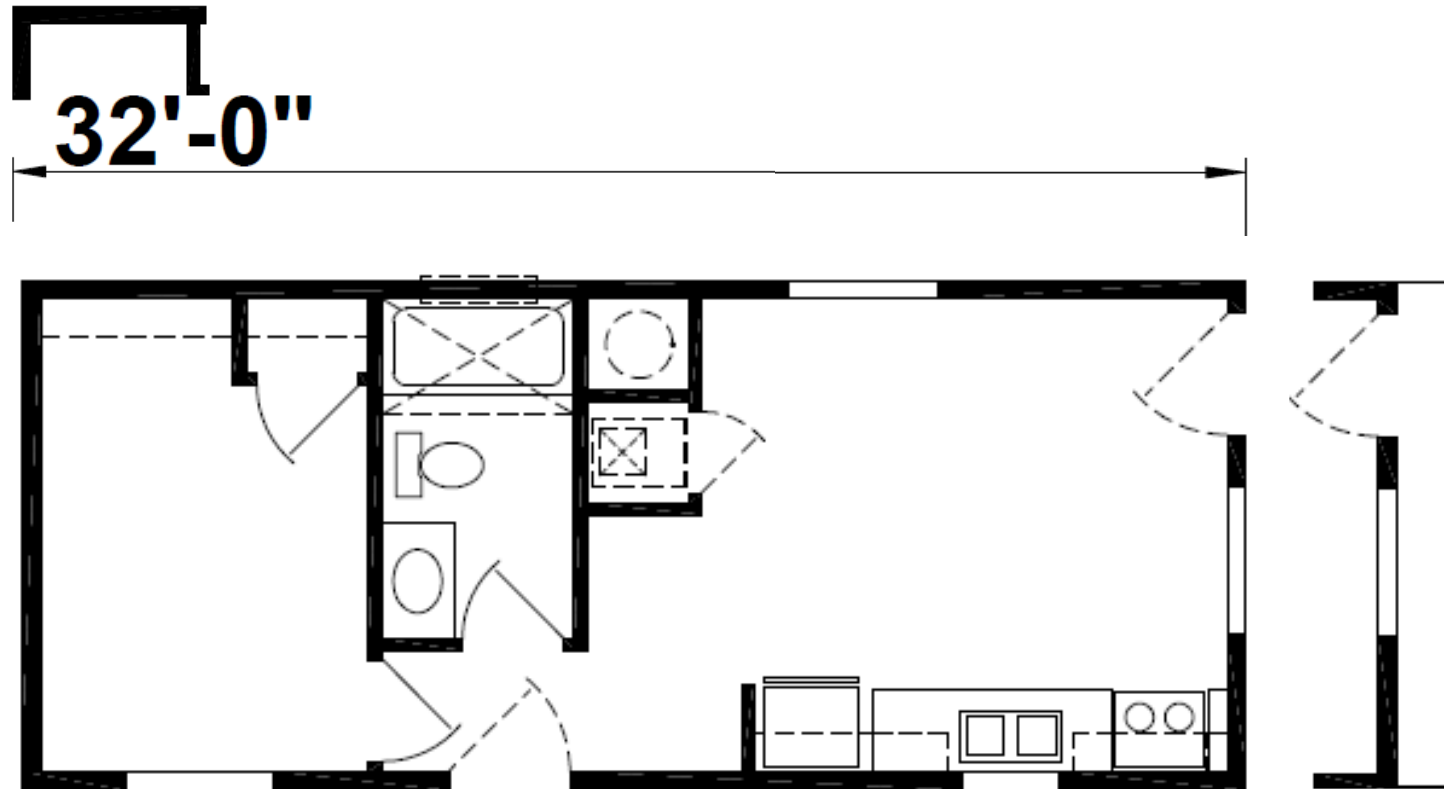

Thrifty "B" Version

Ridgewood Series

426 SQ. FT. (Approximate) 1 Bedroom, 1 Bath

Last Updated: 1-15-25

CHAMPION HOMES CENTER
550 Booth Bend Rd.
McMinnville, OR 97128

NorthWestFactoryDirectHomes.com | 1-800-645-4943