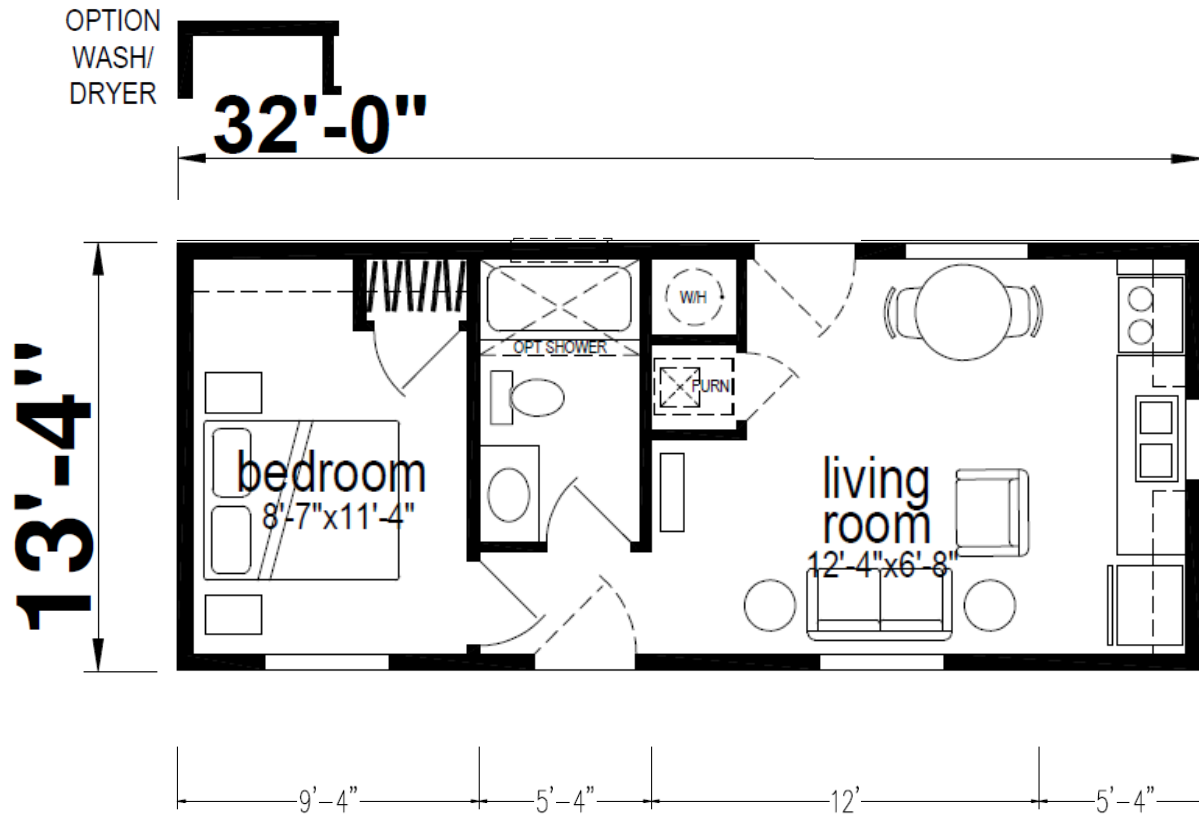

Thrifty

Ridgewood Series

426 SQ. FT. (Approximate) 1 Bedroom, 1 Bath

Last Updated: 1-20-25

CHAMPION HOMES CENTER
550 Booth Bend Rd.
McMinnville, OR 97128

NorthWestFactoryDirectHomes.com | 1-800-645-4943

IMPORTANT: Champion Homes reserves the right to modify, cancel or substitute products or features of this event at any time without prior notice or obligation. Pictures and other promotional materials are representative and may depict or contain floor plans, square footages, elevations, options, upgrades, extra design features, decorations, floor coverings, specialty light fixtures, custom paint and wall coverings, window treatments, landscaping, sound and alarm systems, furnishings, appliances, and other designer/decorator features and amenities that are not included as part of the home and/or may not be available at all locations. Home, pricing and community information is subject to change, and homes to prior sale, at any time without notice or obligation. ©2020 Alta Cima Corp. All rights reserved.