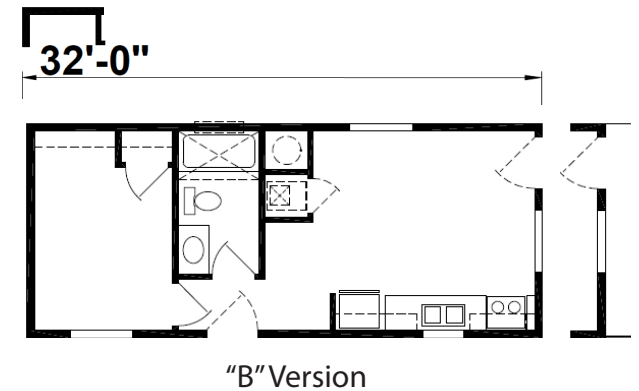

Thrifty

Ridgewood Series

426 SQ. FT. (Approximate) 1 Bedroom, 1 Bath

Last Updated: 1-20-25

CHAMPION HOMES CENTER
550 Booth Bend Rd.
McMinnville, OR 97128

NorthWestFactoryDirectHomes.com | 1-800-645-4943

IMPORTANT: Champion Homes reserves the right to modify, cancel or substitute products or features of this event at any time without prior notice or obligation. Pictures and other promotional materials are representative and may depict or contain floor plans, square footages, elevations, options, upgrades, extra design features, decorations, floor coverings, specialty light fixtures, custom paint and wall coverings, window treatments, landscaping, sound and alarm systems, furnishings, appliances, and other designer/decorator features and amenities that are not included as part of the home and/or may not be available at all locations. Home, pricing and community information is subject to change, and homes to prior sale, at any time without notice or obligation. ©2020 Alta Cima Corp. All rights reserved.