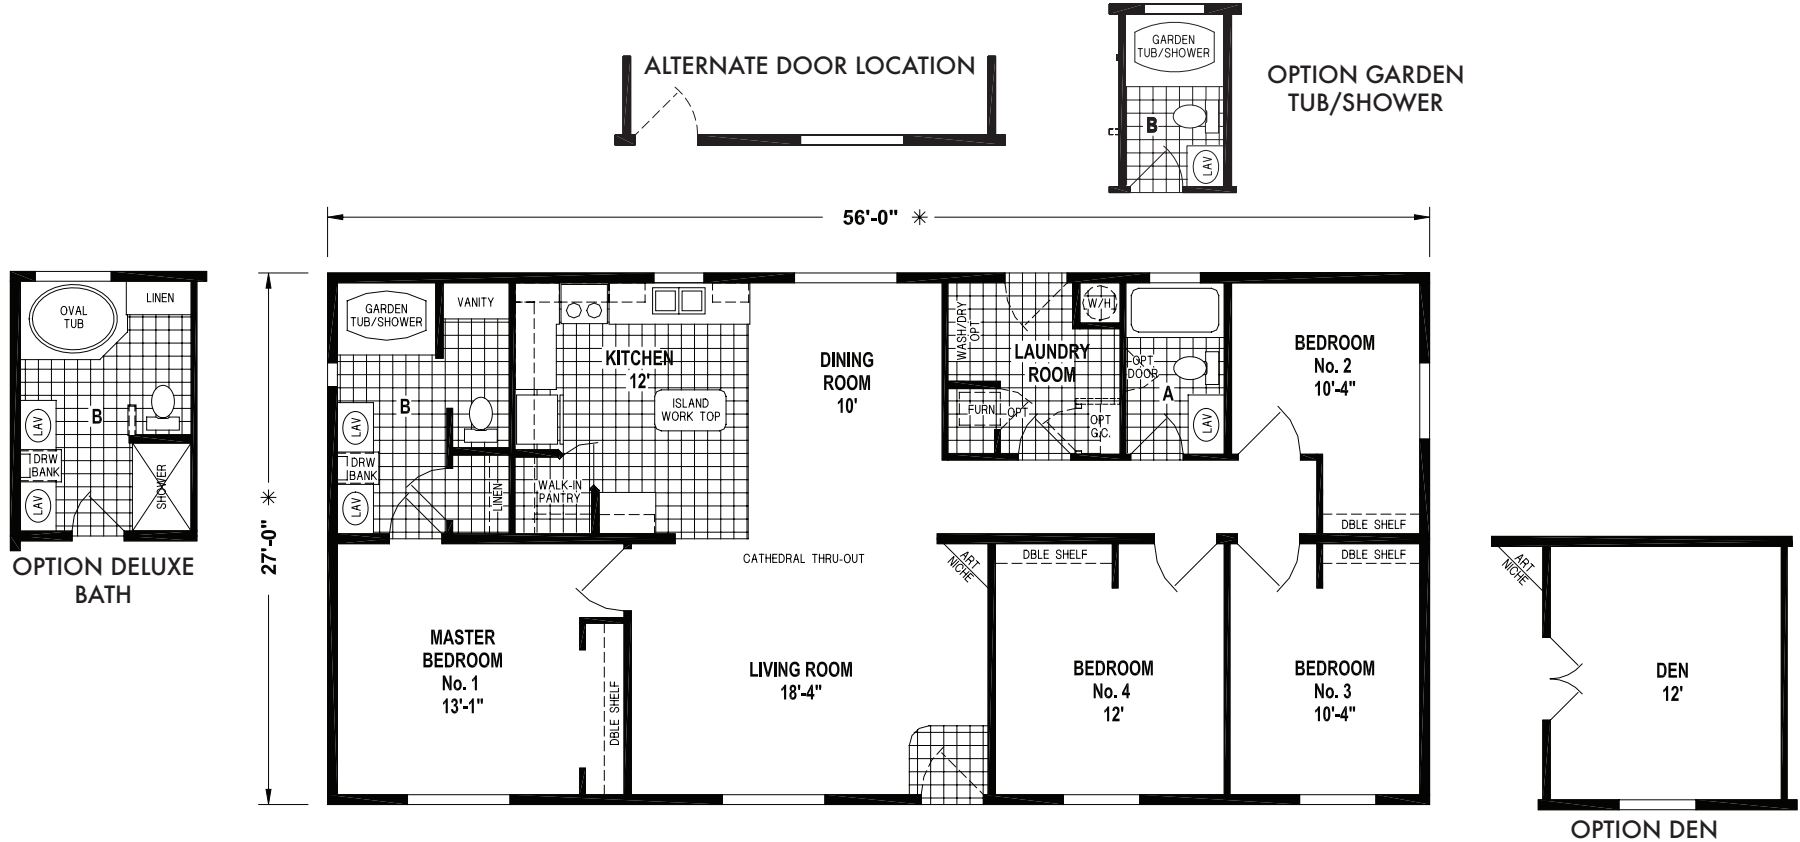

Veneta

West Ridge Doublewide Series

1,512 SQ. FT. (Approximate) 4 Bedrooms, 2 Baths

Last Updated: 10-14-22

CHAMPION HOMES CENTER
550 Booth Bend Rd.
McMinnville, OR 97128

NorthWestFactoryDirectHomes.com | 1-800-645-4943