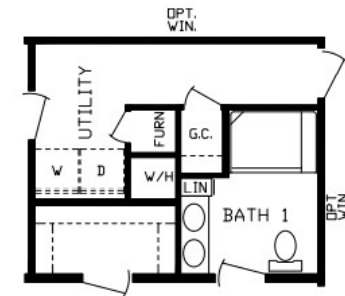

Atwood

Inspiration LE Series, Multi Section

1,620 SQ. FT. (Approximate) 4 Bedroom, 2 Bath

Last Updated: 11-16-21

RO1 Opt Bedroom 5

RO1 Opt Family Room

RO1 Opt Bath 1

FACTORY EXPO HOME CENTERS
2225 E. Market St.
Napanea IN 46550