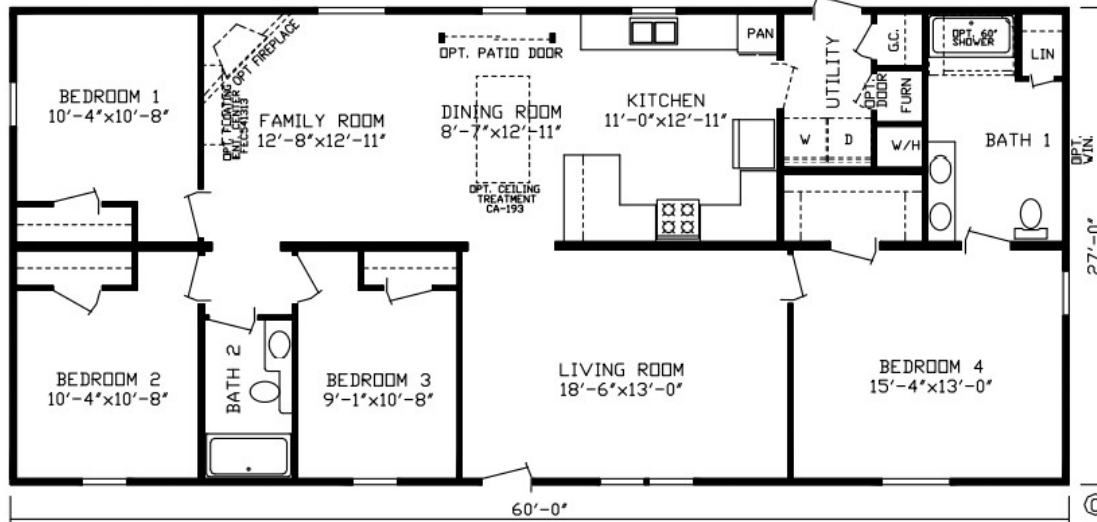

Atwood

Inspiration LE Series, Multi Section

1,620 SQ. FT. (Approximate) 4 Bedroom, 2 Bath

Last Updated: 11-16-21

RO1 Opt Bedroom 5

RO1 Opt Family Room

RO1 Opt Bath 1

FACTORY EXPO HOME CENTERS
2225 E. Market St.
Napanea IN 46550