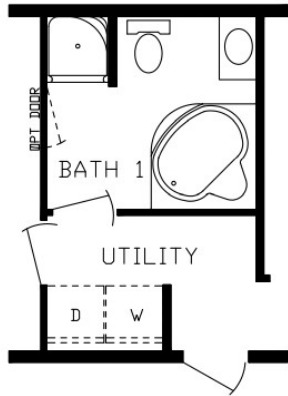

Banta

Inspiration LE Series, Single Section

920 SQ. FT. (Approximate) 2 Bedroom, 1 Bath

Last Updated: 11-9-21

RO1 Opt Bath 1

FACTORY EXPO HOME CENTERS
 2225 E. Market St.
 Nappanee IN 46550

ExpoHomes.com | 1-800-918-2669