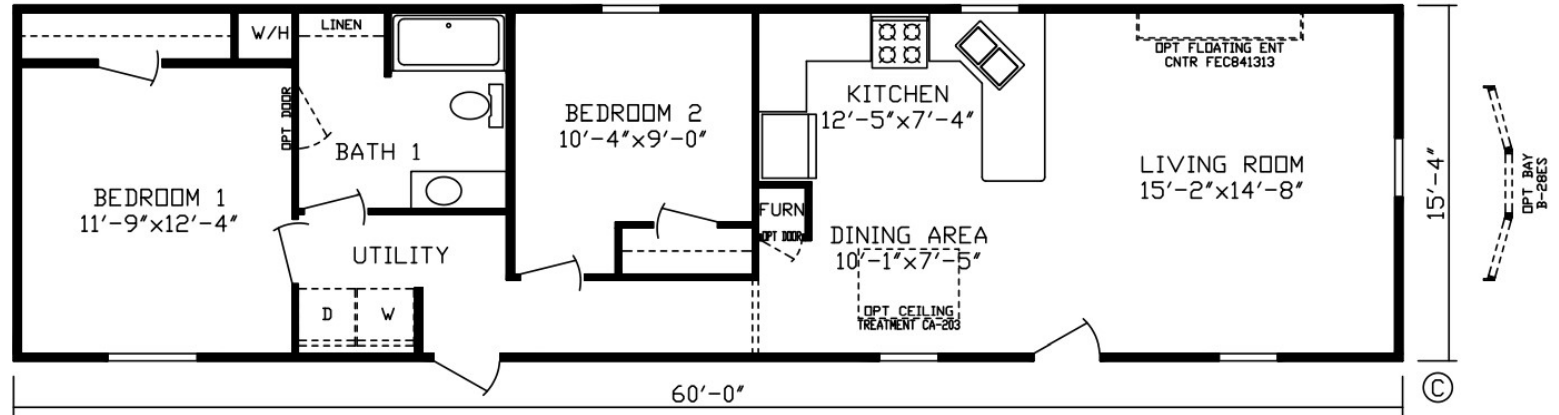

Banta

Inspiration LE Series, Single Section

920 SQ. FT. (Approximate) 2 Bedroom, 1 Bath

Last Updated: 11-9-21

RO1 Opt Bath 1

FACTORY EXPO HOME CENTERS
 2225 E. Market St.
 Nappanee IN 46550

ExpoHomes.com | 1-800-918-2669