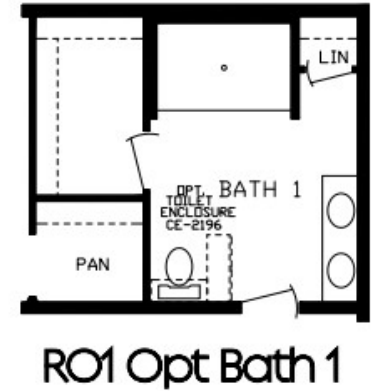

Barbee

Inspiration LE Series, Multi Section

1,512 SQ. FT. (Approximate) 3 Bedroom, 2 Bath

Last Updated: 11-16-21

FACTORY EXPO HOME CENTERS
 2225 E. Market St.
 Nappanee IN 46550

ExpoHomes.com | 1-800-918-2669