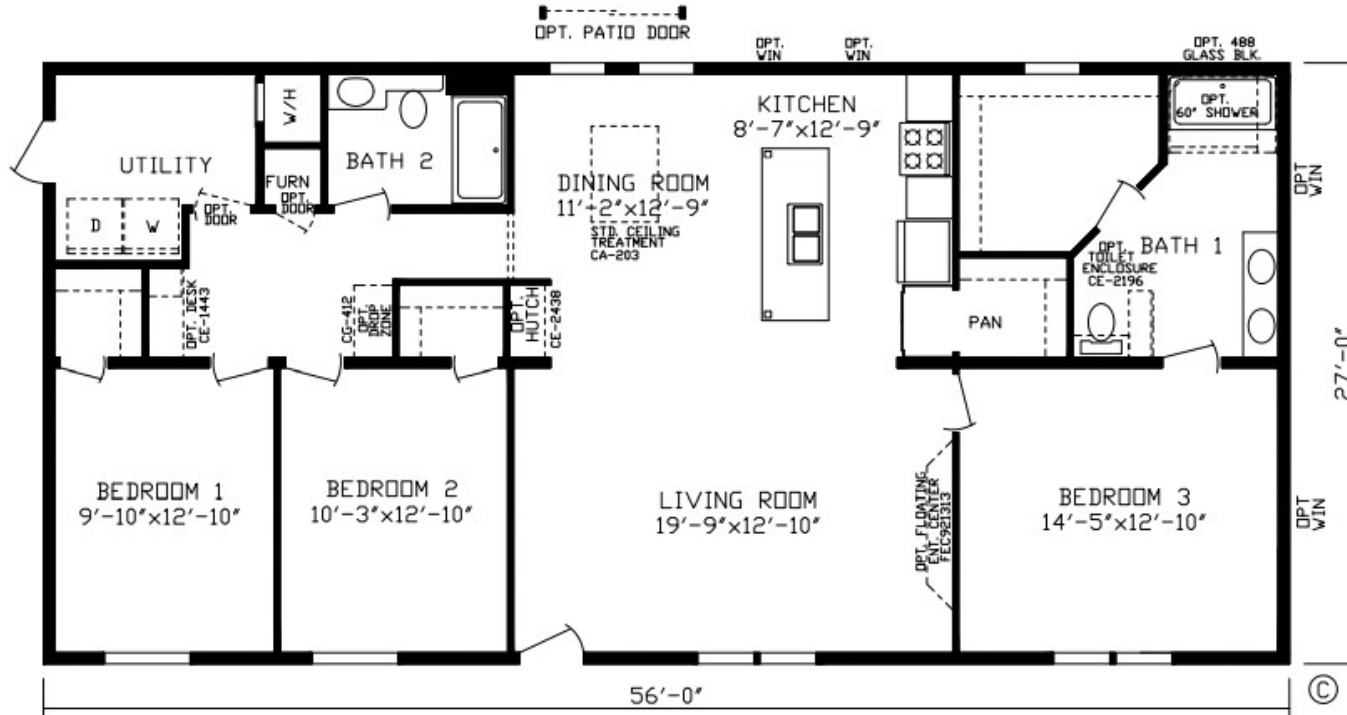

Barbee

Inspiration LE Series, Multi Section

1,512 SQ. FT. (Approximate) 3 Bedroom, 2 Bath

Last Updated: 11-16-21

FACTORY EXPO HOME CENTERS
 2225 E. Market St.
 Nappanee IN 46550

ExpoHomes.com | 1-800-918-2669