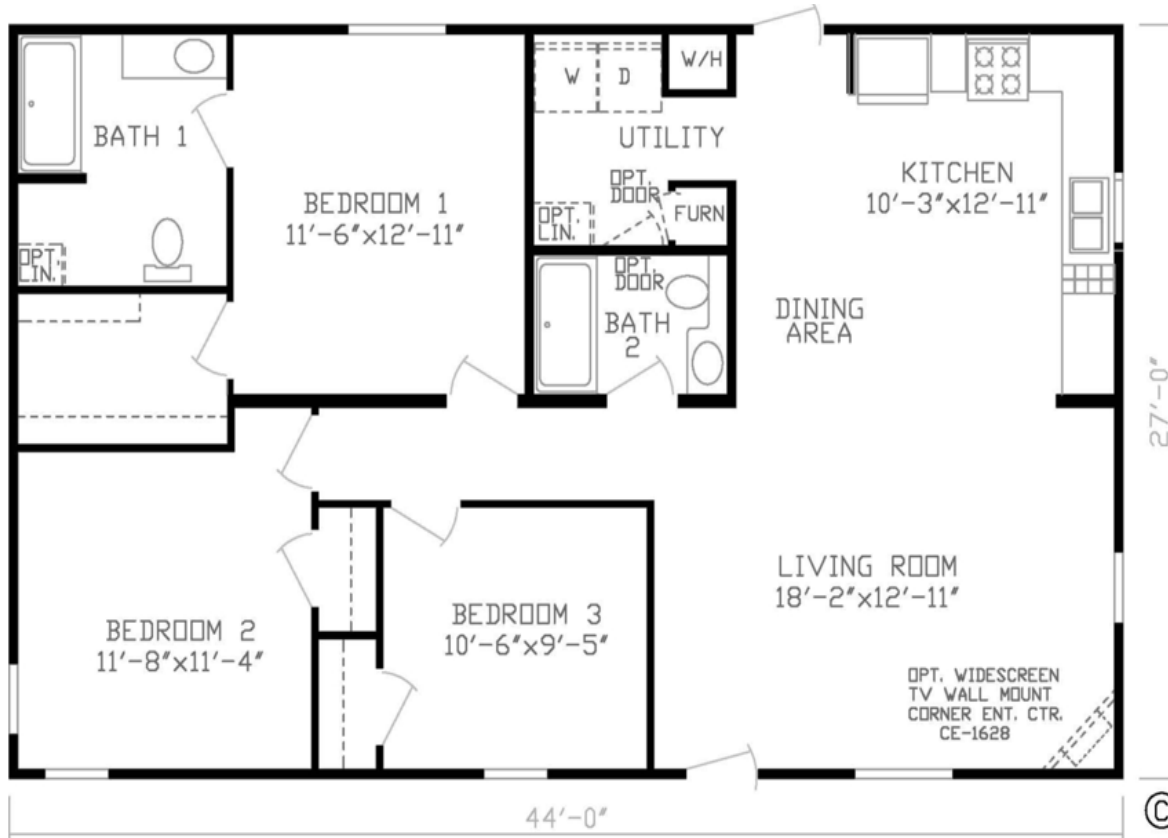

Bellmore

Expo Classic Series

Factory Expo

"Factory Direct Pricing" HOME CENTERS

3 Bedroom, 2 Bath
Approx. 1,188 Sq. Ft.

Last Updated: 9-3-20

Factory Expo Home Centers
2225 East Market Street
Nappanee, IN 46550