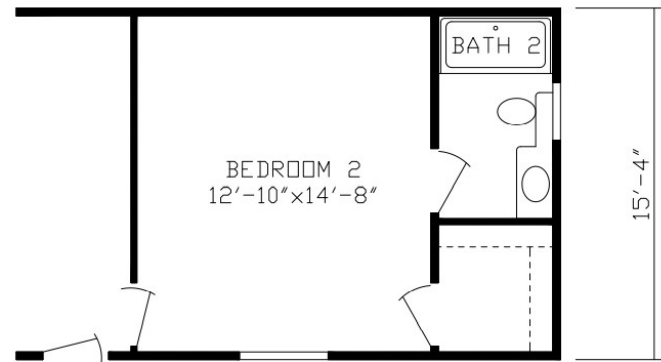

Bloomington

Inspiration LE Series, Single Section

1,043 SQ. FT. (Approximate) 3 Bedroom, 2 Bath

Last Updated: 11-9-21

RO1 Opt Bath 1

RO2 Opt 2-Bedroom

FACTORY EXPO HOME CENTERS
2225 E. Market St.
Nappanee IN 46550