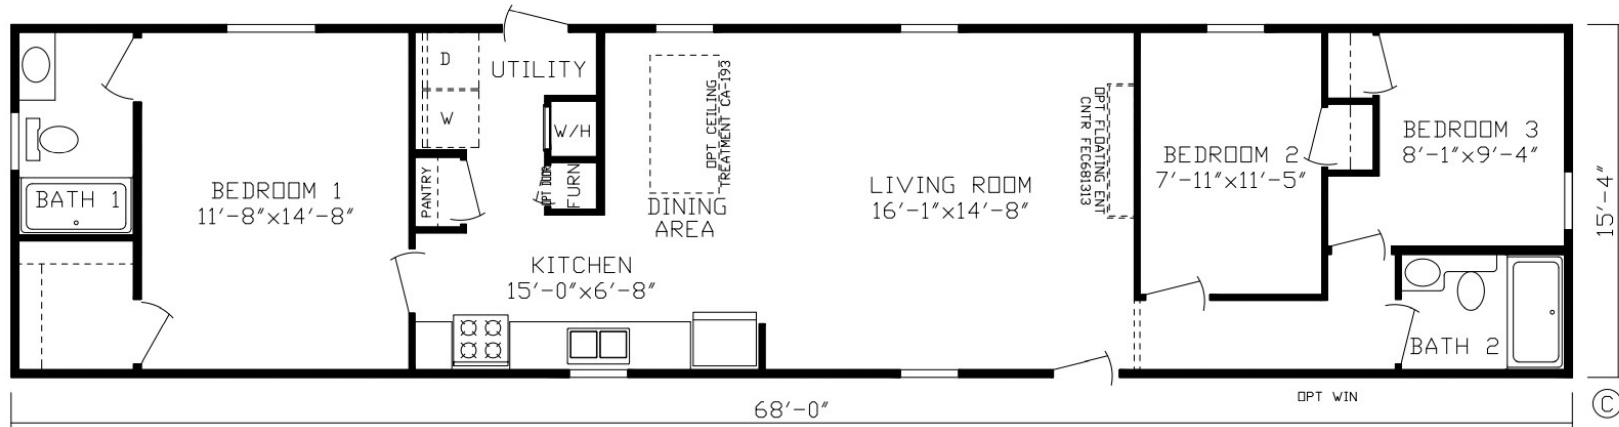

Bloomington

Inspiration LE Series, Single Section

1,043 SQ. FT. (Approximate) 3 Bedroom, 2 Bath

Last Updated: 11-9-21

RO1 Opt Bath 1

RO2 Opt 2-Bedroom

FACTORY EXPO HOME CENTERS
2225 E. Market St.
Nappanee IN 46550