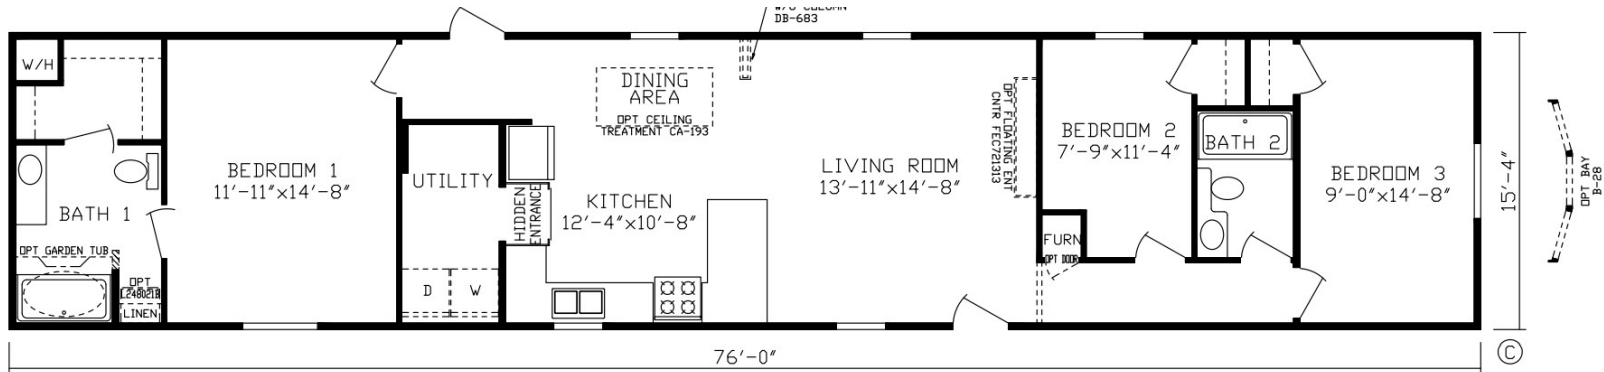

# Bonneyville

Inspiration LE Series, Single Section

1,165 SQ. FT. (Approximate) 3 Bedroom, 2 Bath

Last Updated: 11-9-21

RO3 Opt Bath 1

RO4 Opt Kitchen

RO1 Opt Bath 1

RO2 Opt Bath 1