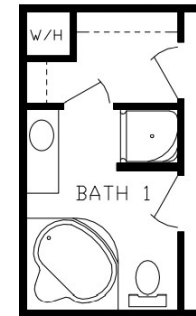

# Bonneyville

Inspiration LE Series, Single Section

1,165 SQ. FT. (Approximate) 3 Bedroom, 2 Bath

Last Updated: 11-9-21

RO3 Opt Bath 1

RO4 Opt Kitchen

RO1 Opt Bath 1

RO2 Opt Bath 1