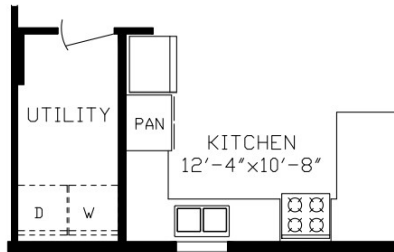

# Bonneyville

Inspiration LE Series, Single Section

1,165 SQ. FT. (Approximate) 3 Bedroom, 2 Bath

Last Updated: 11-9-21

RO3 Opt Bath 1

RO4 Opt Kitchen

RO1 Opt Bath 1

RO2 Opt Bath 1