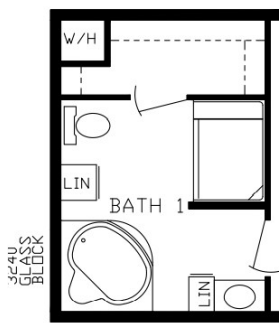

# Bonneyville

Inspiration LE Series, Single Section

1,165 SQ. FT. (Approximate) 3 Bedroom, 2 Bath

Last Updated: 11-9-21

RO3 Opt Bath 1

RO4 Opt Kitchen

RO1 Opt Bath 1

RO2 Opt Bath 1