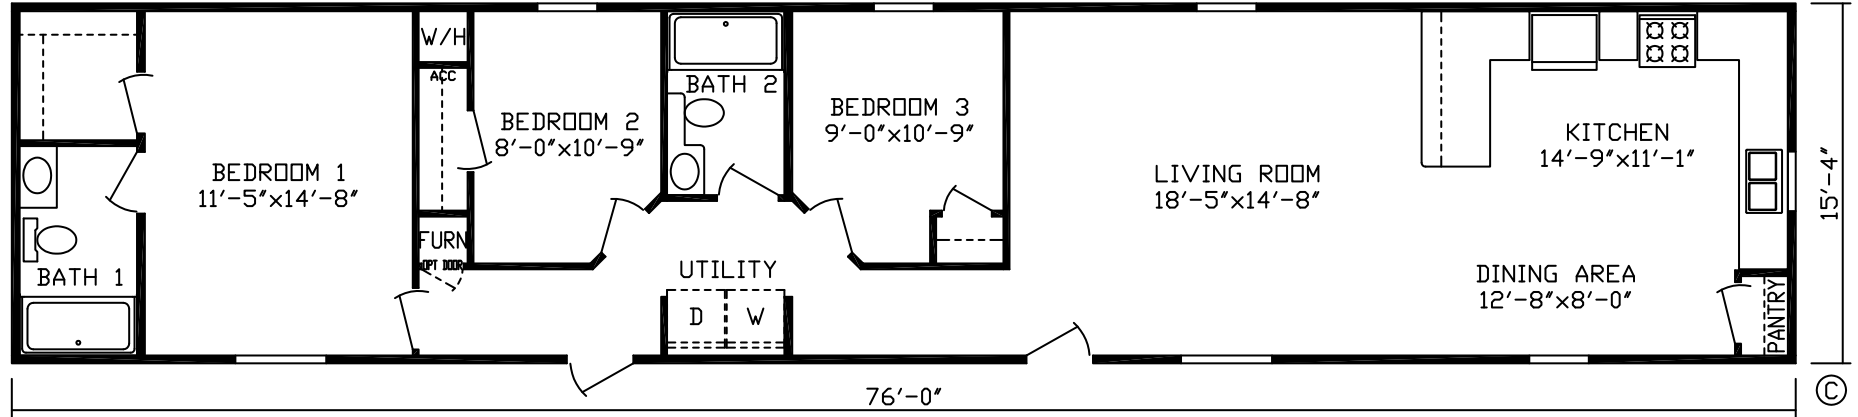

# Braidwood

Expo Classic Series

**3 Bedroom, 2 Bath**  
**Approx. 1,165 Sq. Ft.**

Last Updated: 9-17-19

Factory Expo Home Centers  
 2225 East Market Street  
 Nappanee, IN 46550

I authorize Factory Expo Home Centers to build my house, per this plan.