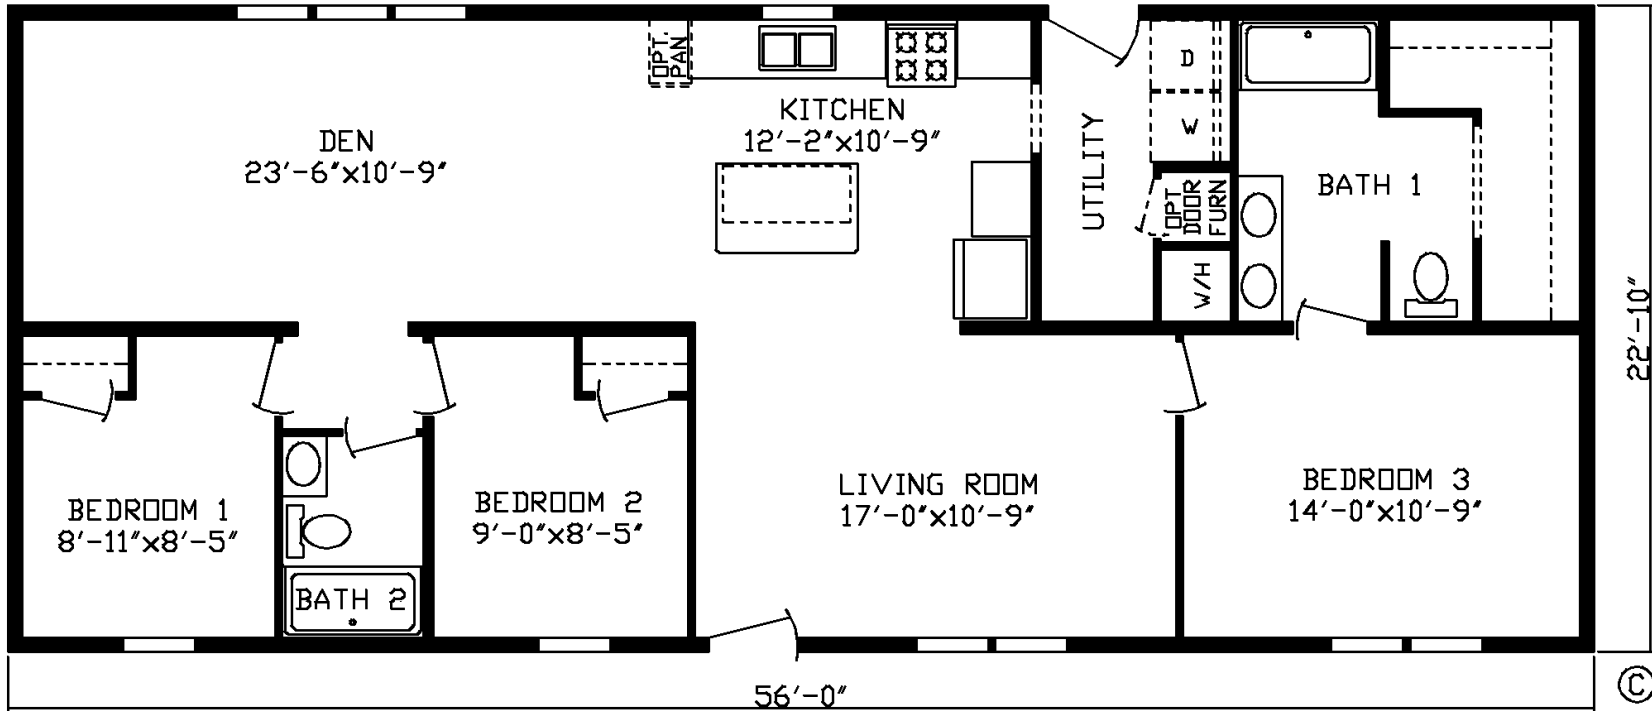

Brendle

Essence Series

1,279 SQ. FT. (Approximate) 3 Bedroom, 2 Bath

Last Updated: 1-9-26

FACTORY EXPO HOME CENTERS
 2225 E. Market St.
 Nappanee IN 46550

ExpoHomes.com | 1-800-918-2669

IMPORTANT: Alta Cima Corp reserves the right to modify, cancel or substitute products or features of this event at any time without prior notice or obligation. Pictures and other promotional materials are representative and may depict or contain floor plans, square footages, elevations, options, upgrades, extra design features, decorations, floor coverings, specialty light fixtures, custom paint and wall coverings, window treatments, landscaping, sound and alarm systems, furnishings, appliances, and other designer/decorator features and amenities that are not included as part of the home and/or may not be available at all locations. Home, pricing and community information is subject to change, and homes to prior sale, at any time without notice or obligation. ©2020 Alta Cima Corp. All rights reserved.