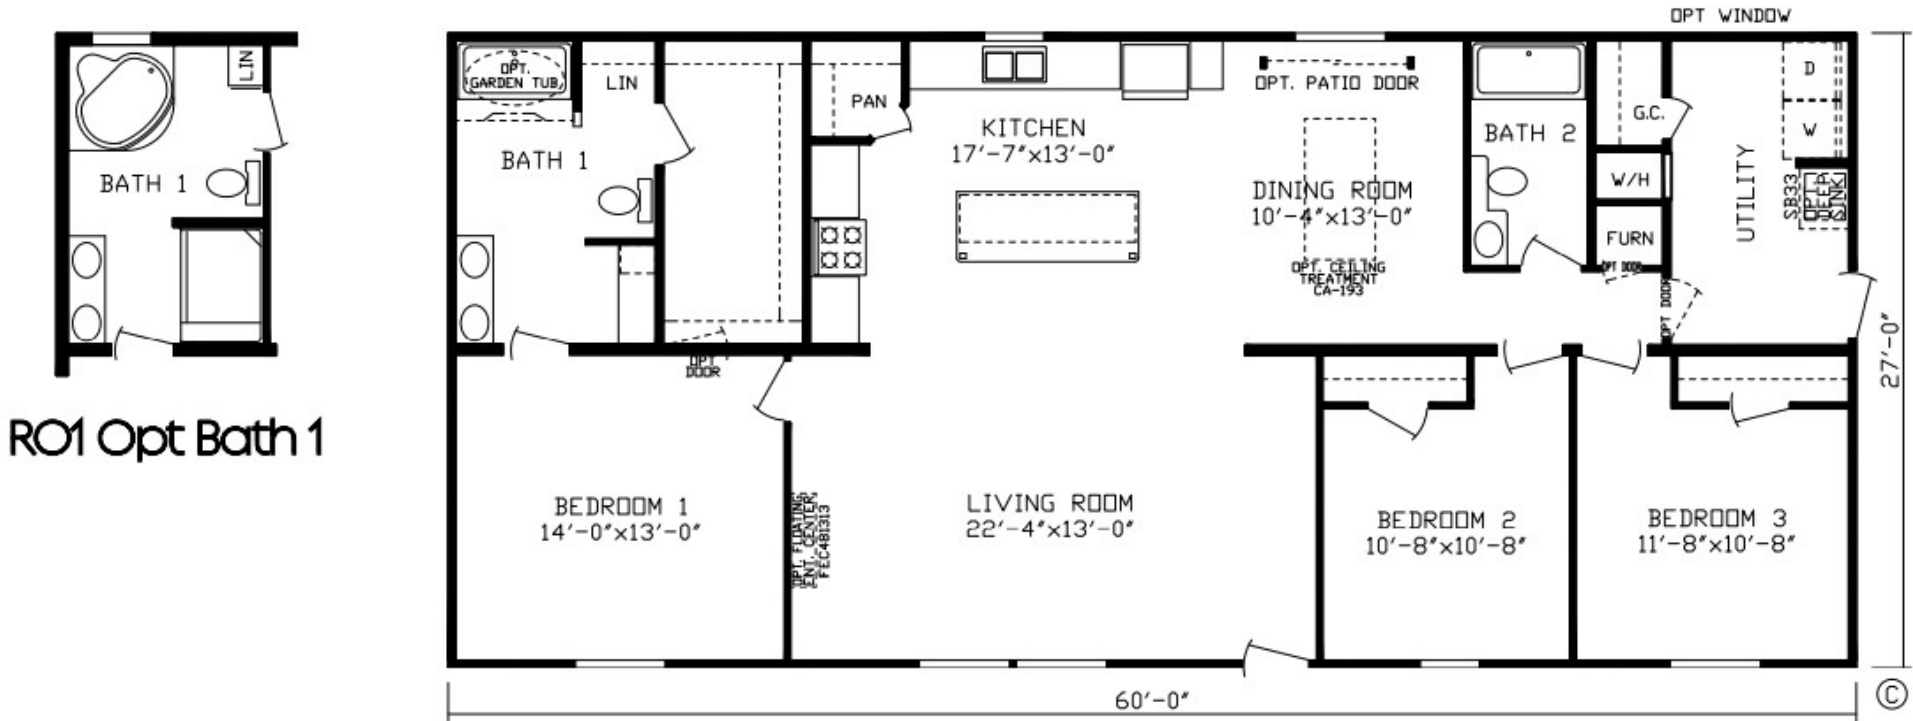

Bridgeview

Inspiration LE Series, Multi Section

1,620 SQ. FT. (Approximate) 3 Bedroom, 2 Bath

Last Updated: 11-9-21

FACTORY EXPO HOME CENTERS
2225 E. Market St.
Nappanee IN 46550

ExpoHomes.com | 1-800-918-2669