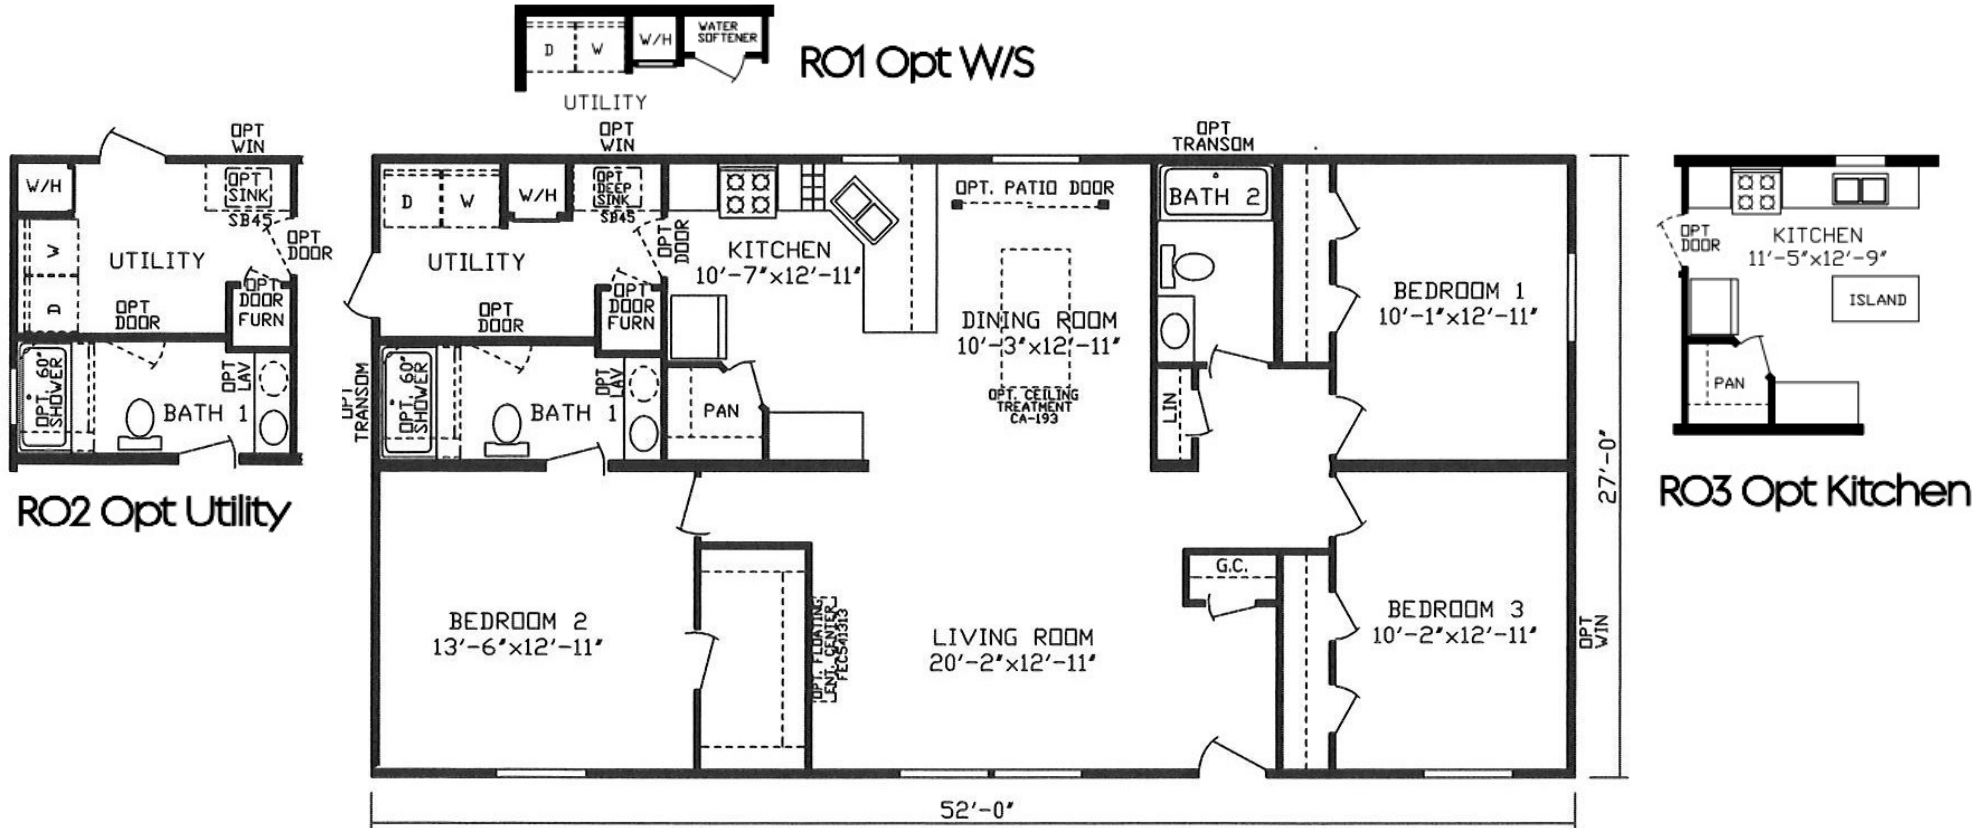

Brimfield

Fairmont LE Multi-Section Series

1,404 SQ. FT. (Approximate) 3 Bedroom, 2 Bath

Last Updated: 1-10-24

FACTORY EXPO HOME CENTERS
 2225 E. Market St.
 Nappanee IN 46550

ExpoHomes.com | 1-800-918-2669