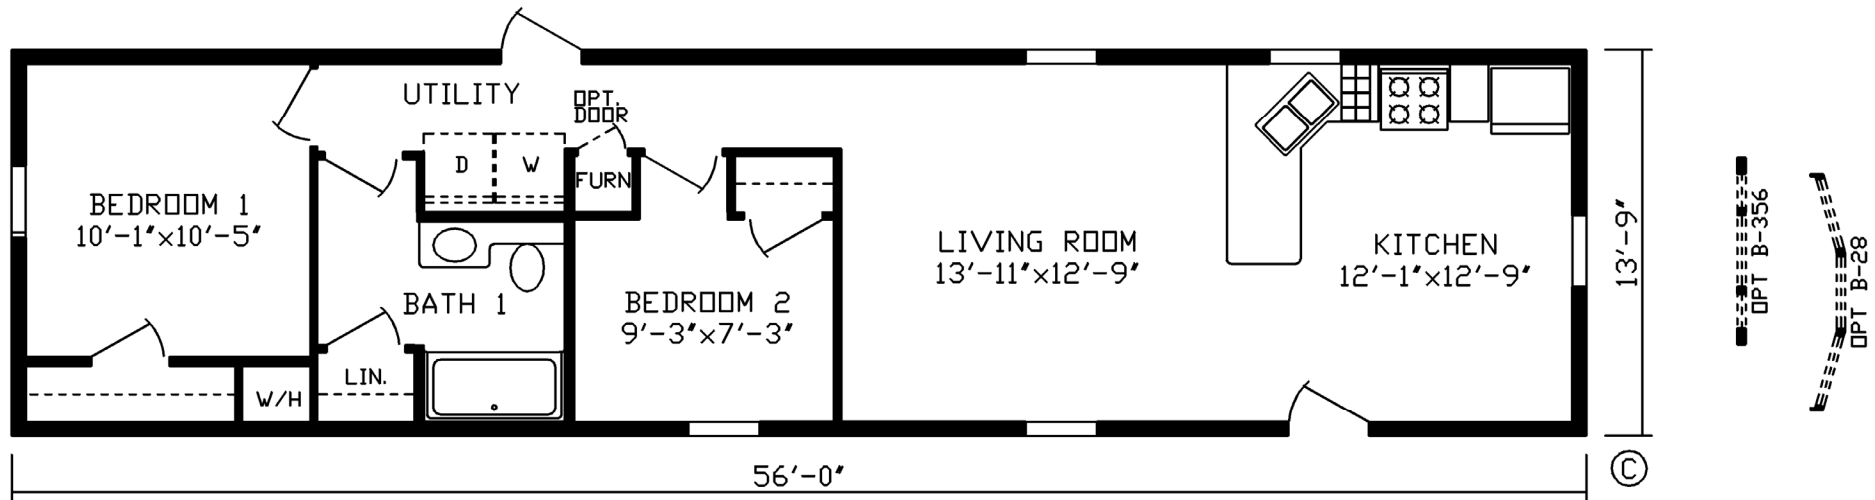

Chrisman
Expo Classic Series

Factory Expo
"Factory Direct Value" HOME CENTERS

2 Bedroom, 1 Bath
Approx. 770 Sq. Ft.

Last Updated: 9-17-19

I authorize Factory Expo Home Centers to build my house, per this plan.