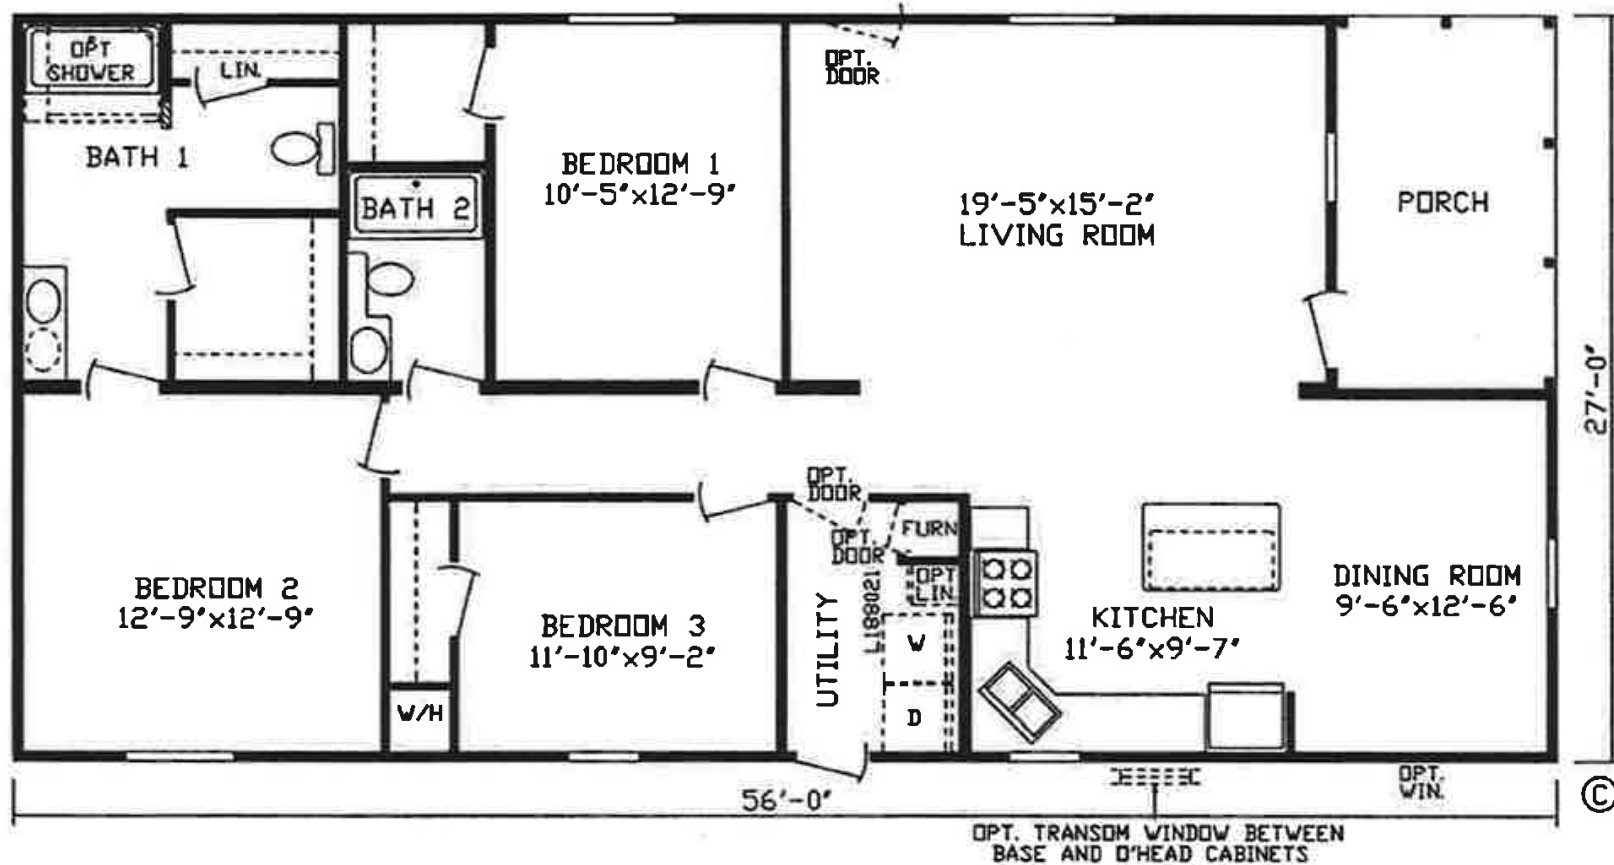

Corydon

Expo Classic Series

Factory Expo
 "Factory Direct Value" HOME CENTERS

3 Bedroom, 2 Bath
Approx. 1,404 Sq. Ft.

Last Updated: 4-3-18

Factory Expo Home Centers
 2225 East Market Street
 Nappanee, IN 46550