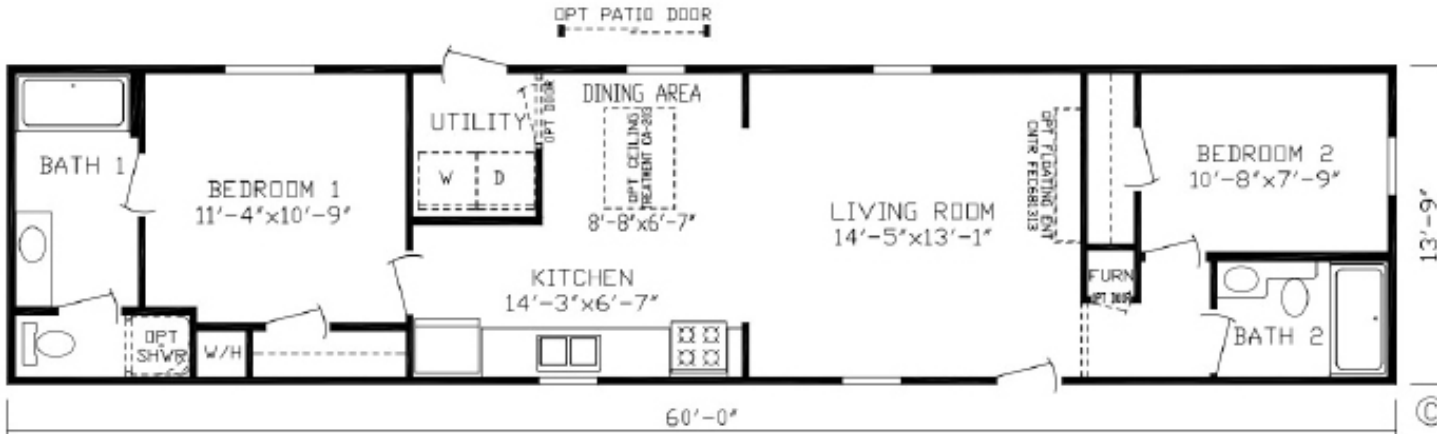

# Dolton

Fairmont LE Single Section Series

825 SQ. FT. (Approximate) 2 Bedroom, 2 Bath

Last Updated: 11-9-21

RO1 Opt W/S

**FACTORY EXPO HOME CENTERS**  
 2225 E. Market St.  
 Nappanee IN 46550

**ExpoHomes.com | 1-800-918-2669**