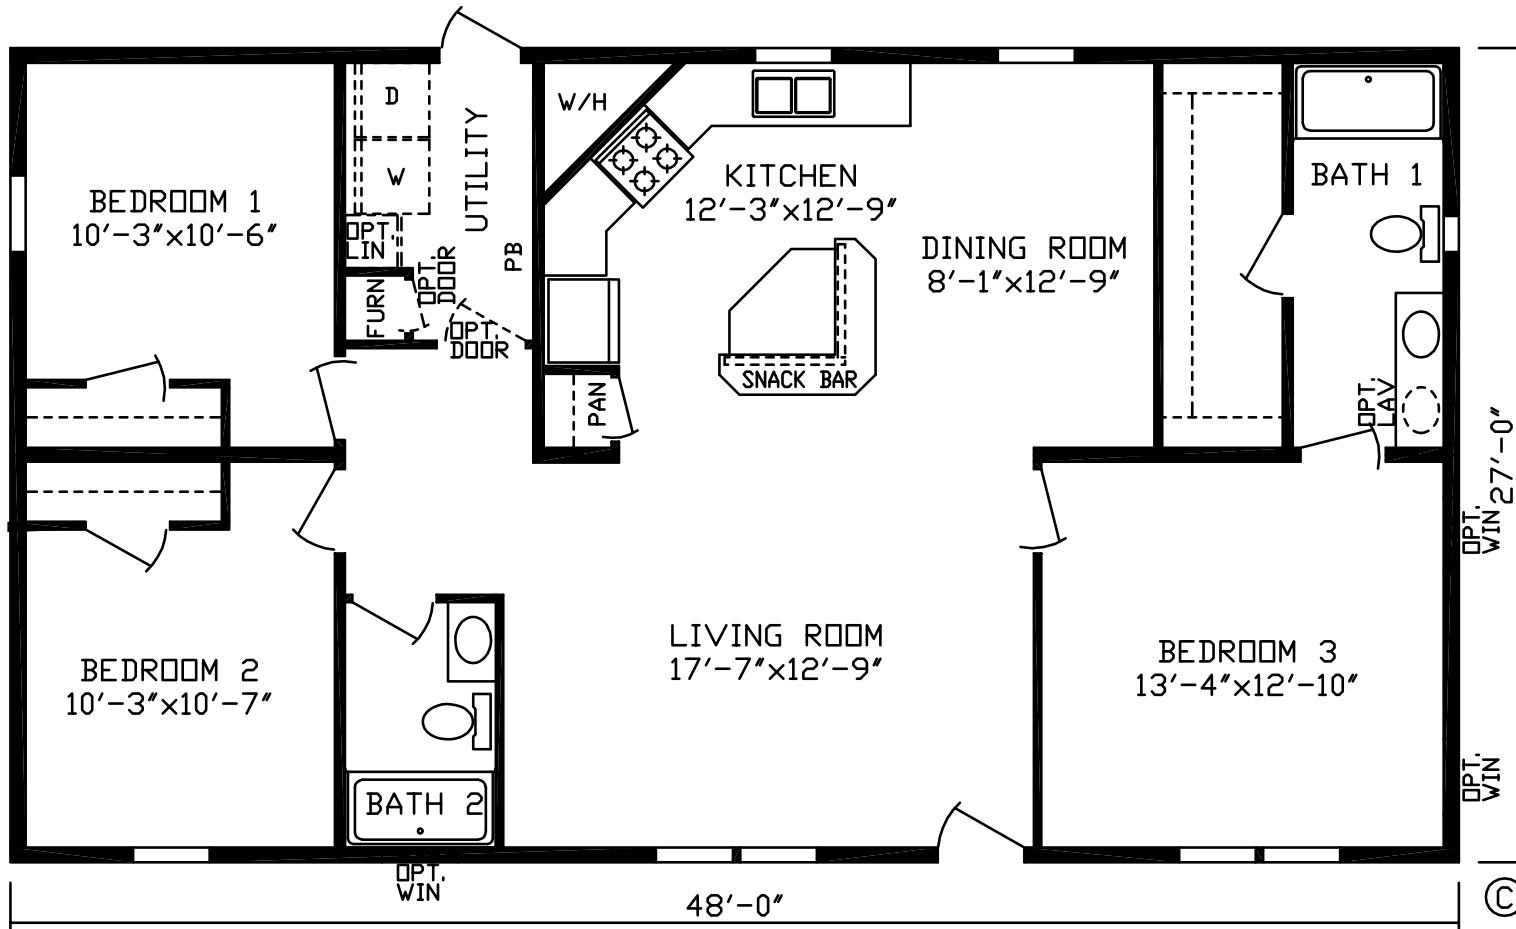

Edwards

Landmark Series, Multi-Single Sections

3 Bedroom, 2 Bath
Approx. 1,296 Sq. Ft.

Last Updated: 6-14-17

I authorize Factory Expo Home Centers to build my house, per this plan.

X _____
Customer Signature/Date