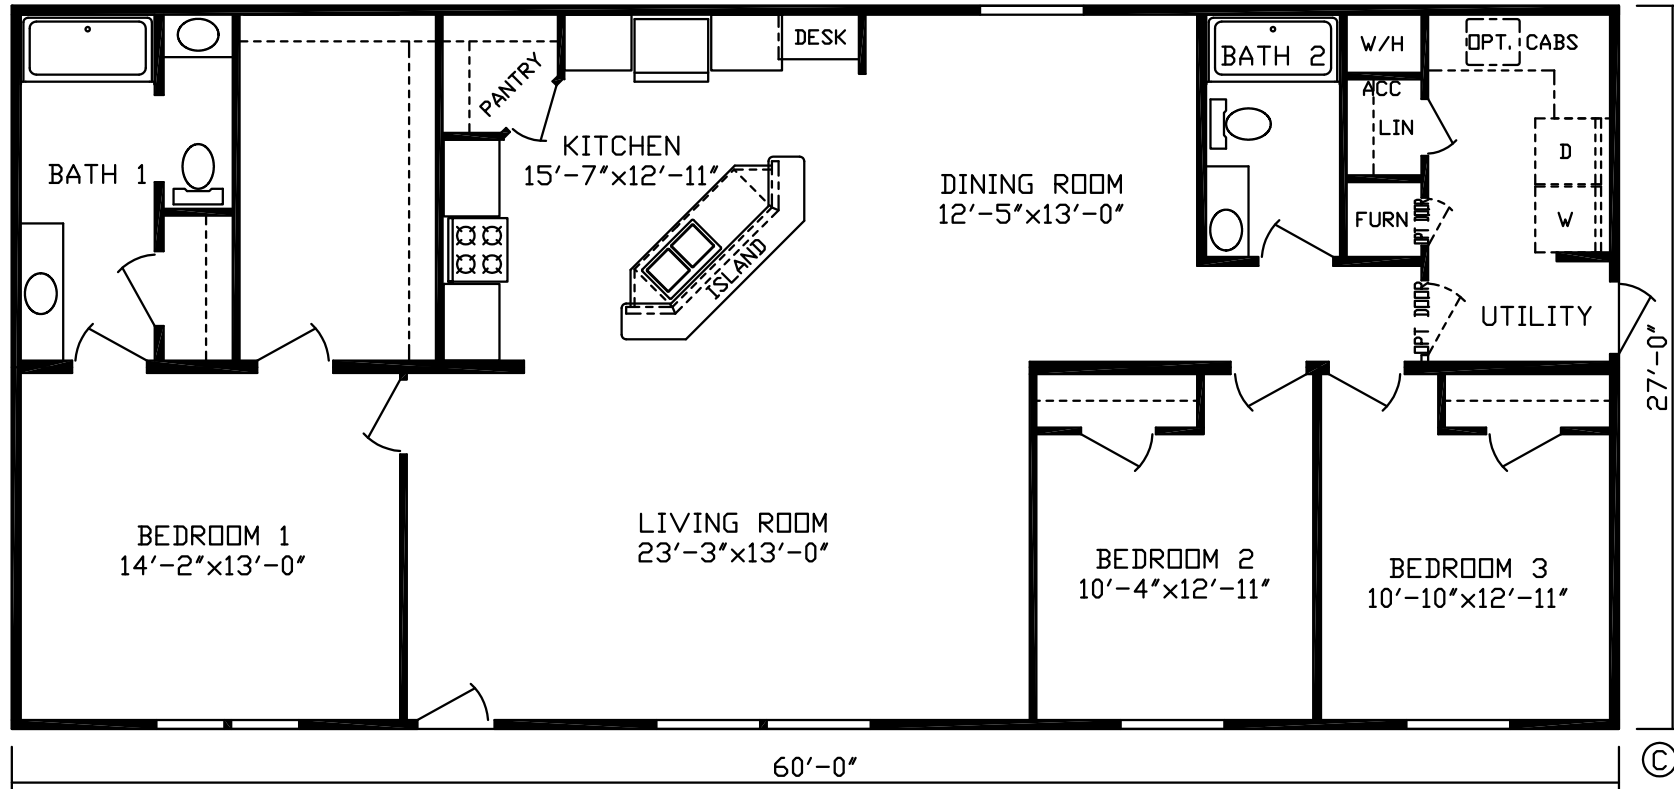

# Evergreen

Landmark Series, Multi-Single Sections

3 Bedroom, 2 Bath  
Approx. 1,620 Sq. Ft.

Last Updated: 6-14-17

I authorize Factory Expo Home Centers to build my house, per this plan.

X \_\_\_\_\_  
Customer Signature/Date