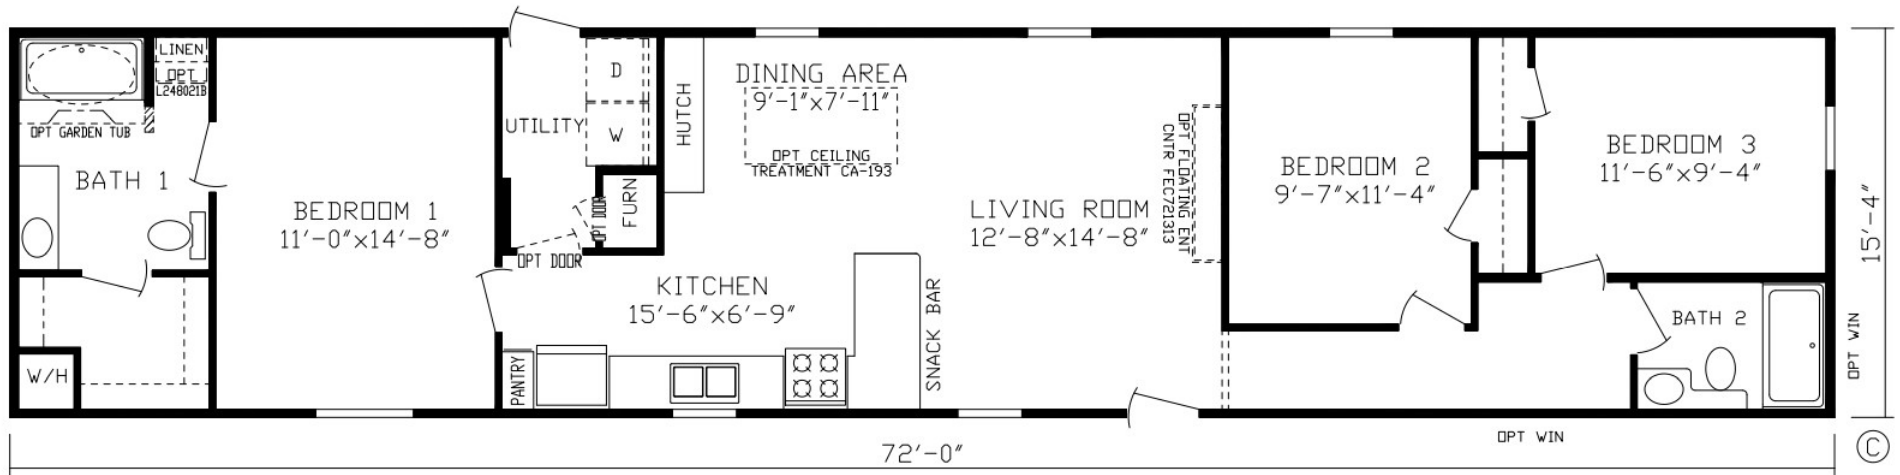

Fernwood

Inspiration LE Series, Single Section

1,104 SQ. FT. (Approximate) 3 Bedroom, 2 Bath

Last Updated: 11-9-21

FACTORY EXPO HOME CENTERS
 2225 E. Market St.
 Nappanee IN 46550

ExpoHomes.com | 1-800-918-2669