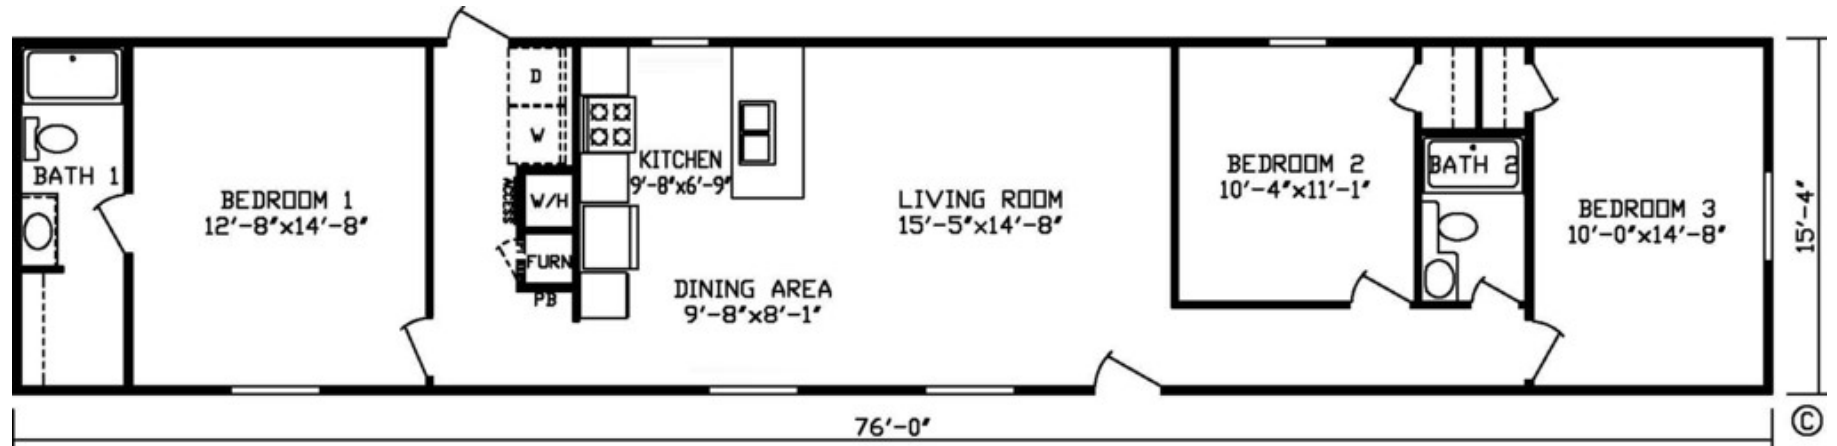

# Frankton

Velocity Series

1,165 SQ. FT. (Approximate) 3 Bedroom, 2 Bath

Last Updated: 9-9-21

**FACTORY EXPO HOME CENTERS**  
2225 E. Market St.  
Nappanee IN 46550

**ExpoHomes.com | 1-800-918-2669**

**IMPORTANT:** Alta Cima Corp reserves the right to modify, cancel or substitute products or features of this event at any time without prior notice or obligation. Pictures and other promotional materials are representative and may depict or contain floor plans, square footages, elevations, options, upgrades, extra design features, decorations, floor coverings, specialty light fixtures, custom paint and wall coverings, window treatments, landscaping, sound and alarm systems, furnishings, appliances, and other designer/decorator features and amenities that are not included as part of the home and/or may not be available at all locations. Home, pricing and community information is subject to change, and homes to prior sale, at any time without notice or obligation. ©2020 Alta Cima Corp. All rights reserved.