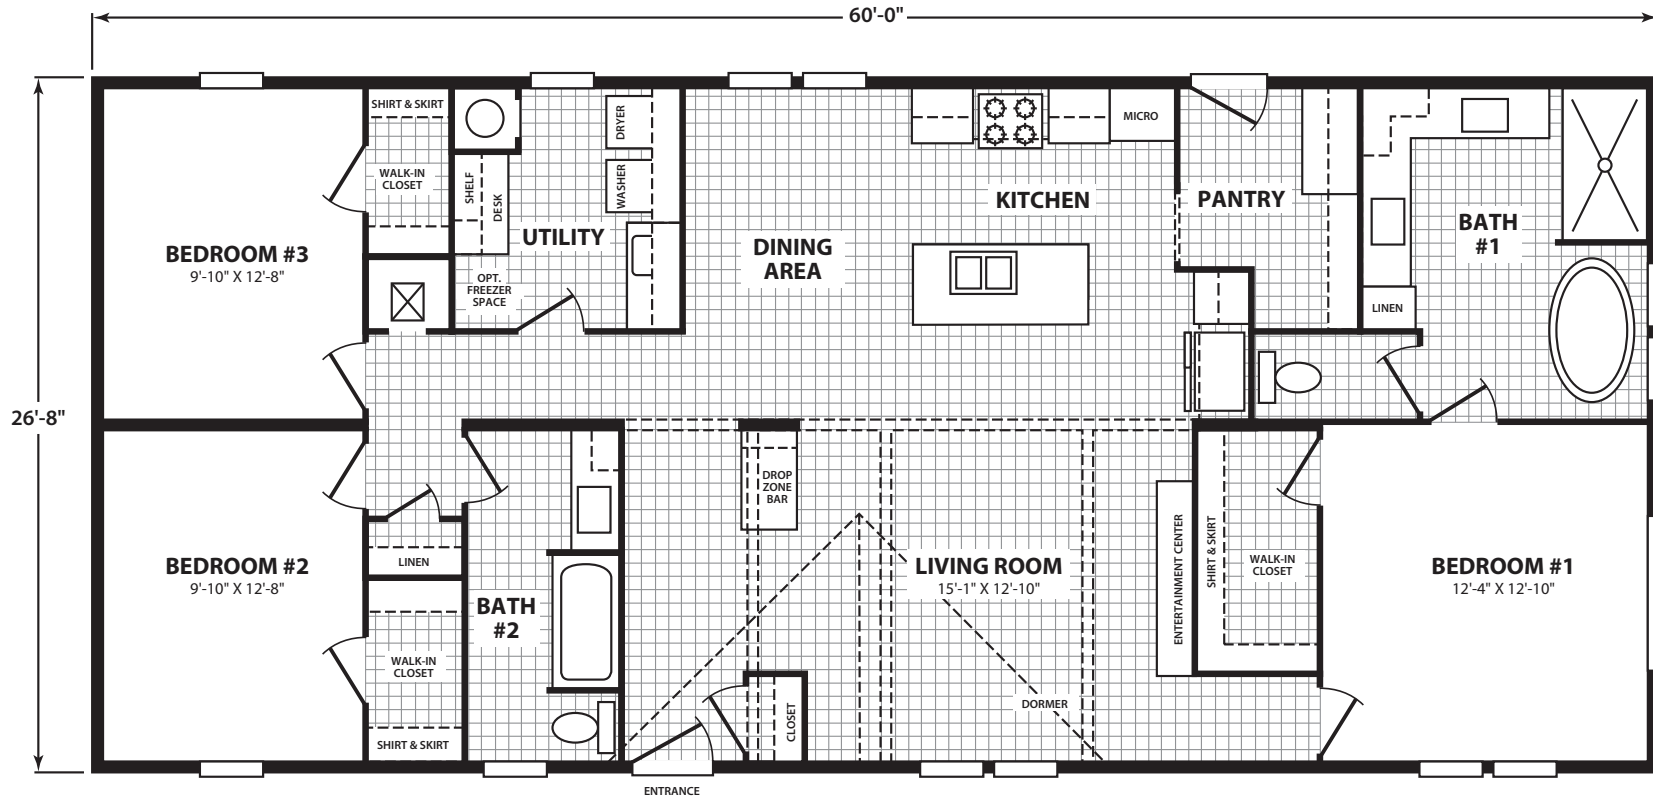

Galloway

Alpha Series

1,600 SQ. FT. (Approximate) 3 Bedroom, 2 Bath

Last Updated: 2-26-25

FACTORY EXPO HOME CENTERS
 2225 E. Market St.
 Nappanee IN 46550

ExpoHomes.com | 1-800-918-2669

IMPORTANT: Alta Cima Corp reserves the right to modify, cancel or substitute products or features of this event at any time without prior notice or obligation. Pictures and other promotional materials are representative and may depict or contain floor plans, square footages, elevations, options, upgrades, extra design features, decorations, floor coverings, specialty light fixtures, custom paint and wall coverings, window treatments, landscaping, sound and alarm systems, furnishings, appliances, and other designer/decorator features and amenities that are not included as part of the home and/or may not be available at all locations. Home, pricing and community information is subject to change, and homes to prior sale, at any time without notice or obligation. ©2020 Alta Cima Corp. All rights reserved.