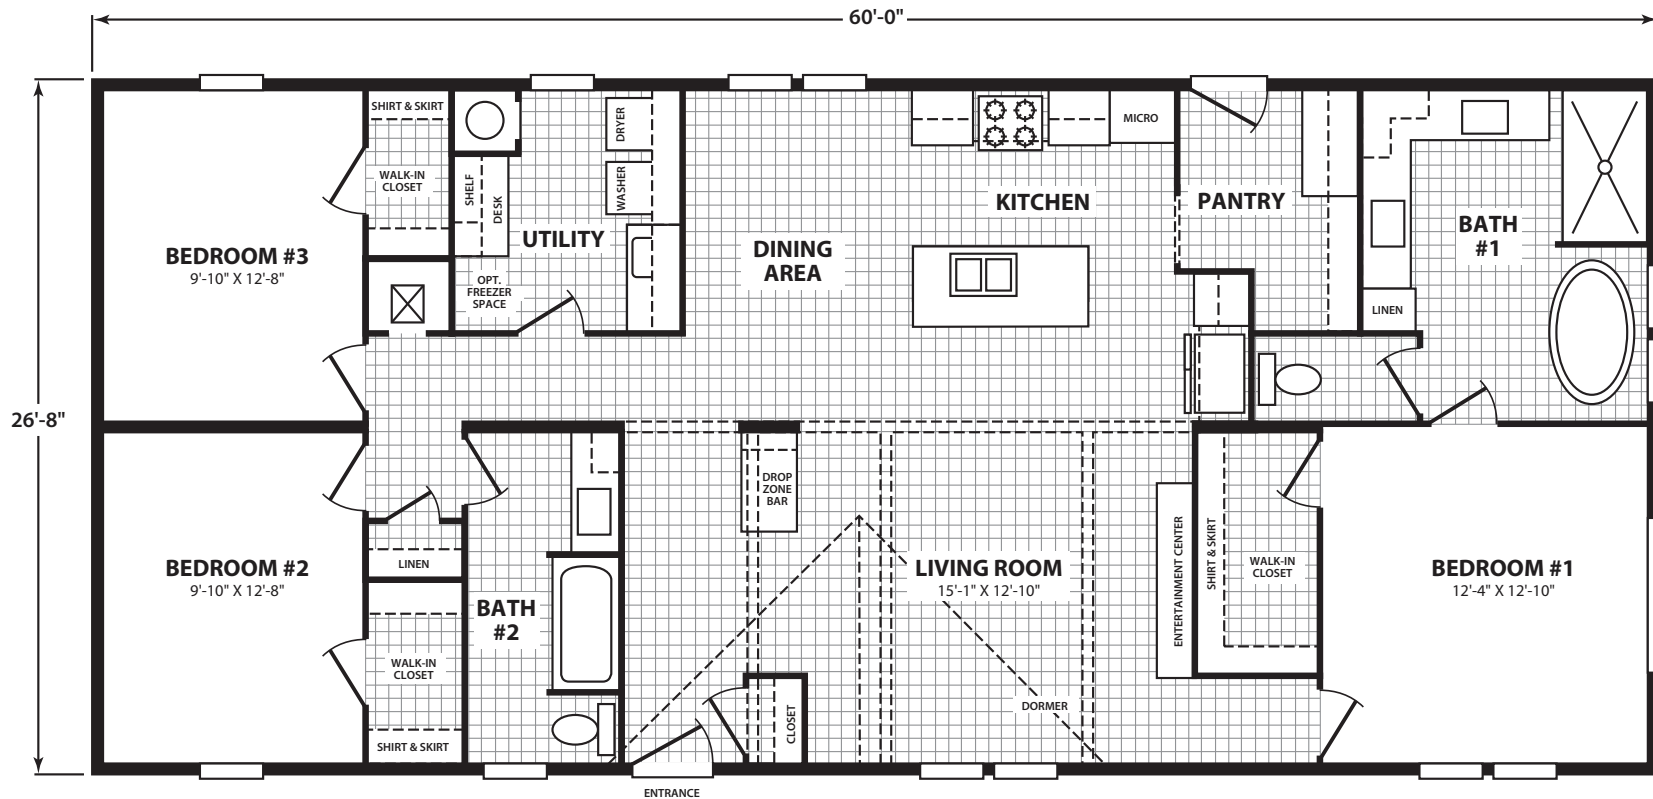

# Galloway

Alpha Series

1,600 SQ. FT. (Approximate) 3 Bedroom, 2 Bath

Last Updated: 2-26-25

**FACTORY EXPO HOME CENTERS**  
2225 E. Market St.  
Nappanee IN 46550

**ExpoHomes.com | 1-800-918-2669**

**IMPORTANT:** Alta Cima Corp reserves the right to modify, cancel or substitute products or features of this event at any time without prior notice or obligation. Pictures and other promotional materials are representative and may depict or contain floor plans, square footages, elevations, options, upgrades, extra design features, decorations, floor coverings, specialty light fixtures, custom paint and wall coverings, window treatments, landscaping, sound and alarm systems, furnishings, appliances, and other designer/decorator features and amenities that are not included as part of the home and/or may not be available at all locations. Home, pricing and community information is subject to change, and homes to prior sale, at any time without notice or obligation. ©2020 Alta Cima Corp. All rights reserved.