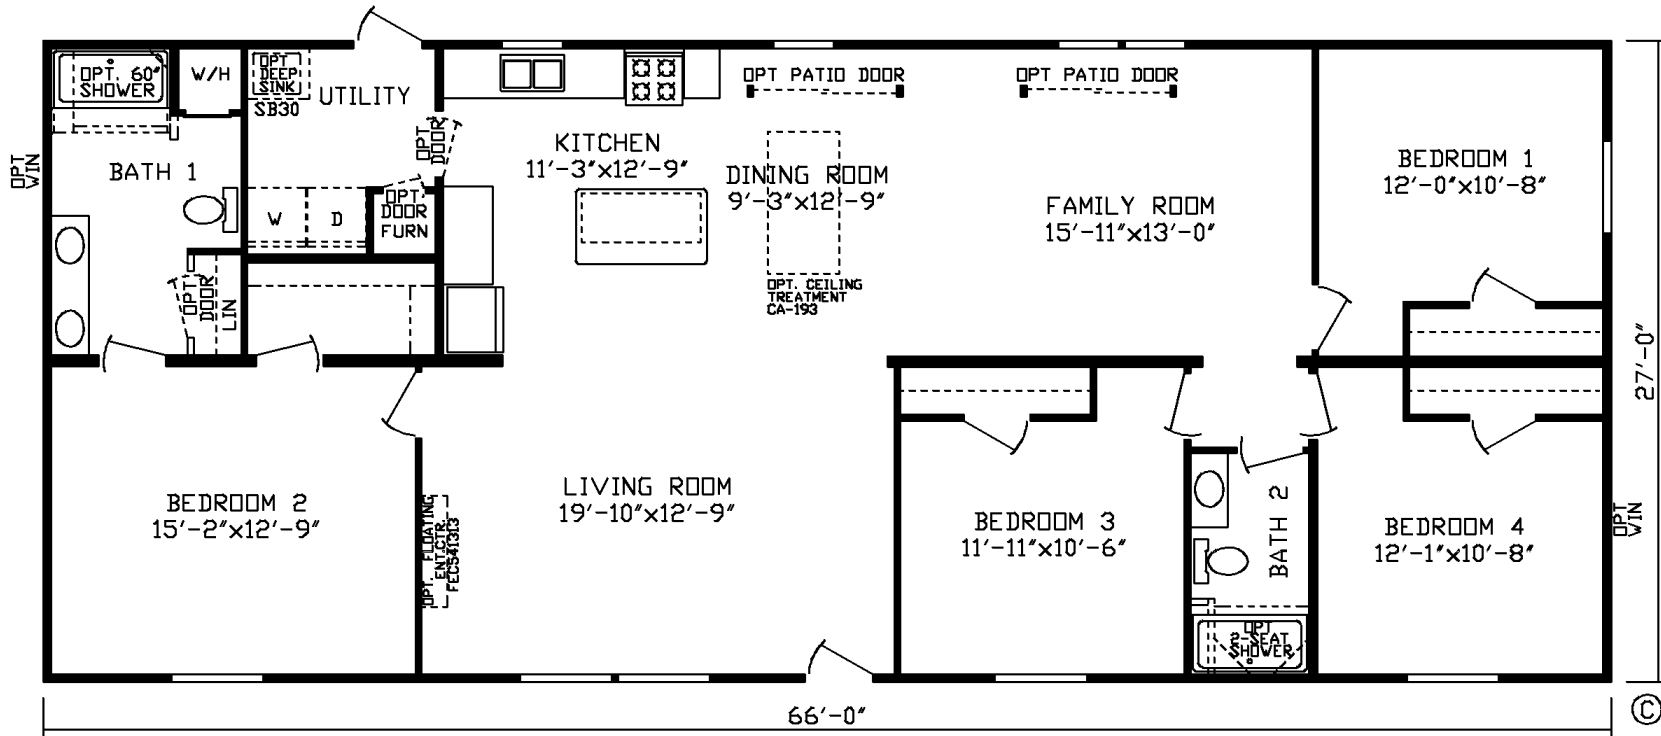

# Greenleaf

Fairmont LE Multi-Section Series

1,782 SQ. FT. (Approximate) 4 Bedroom, 2 Bath

Last Updated: 4-14-24

**FACTORY EXPO HOME CENTERS**  
 2225 E. Market St.  
 Nappanee IN 46550

**ExpoHomes.com | 1-800-918-2669**