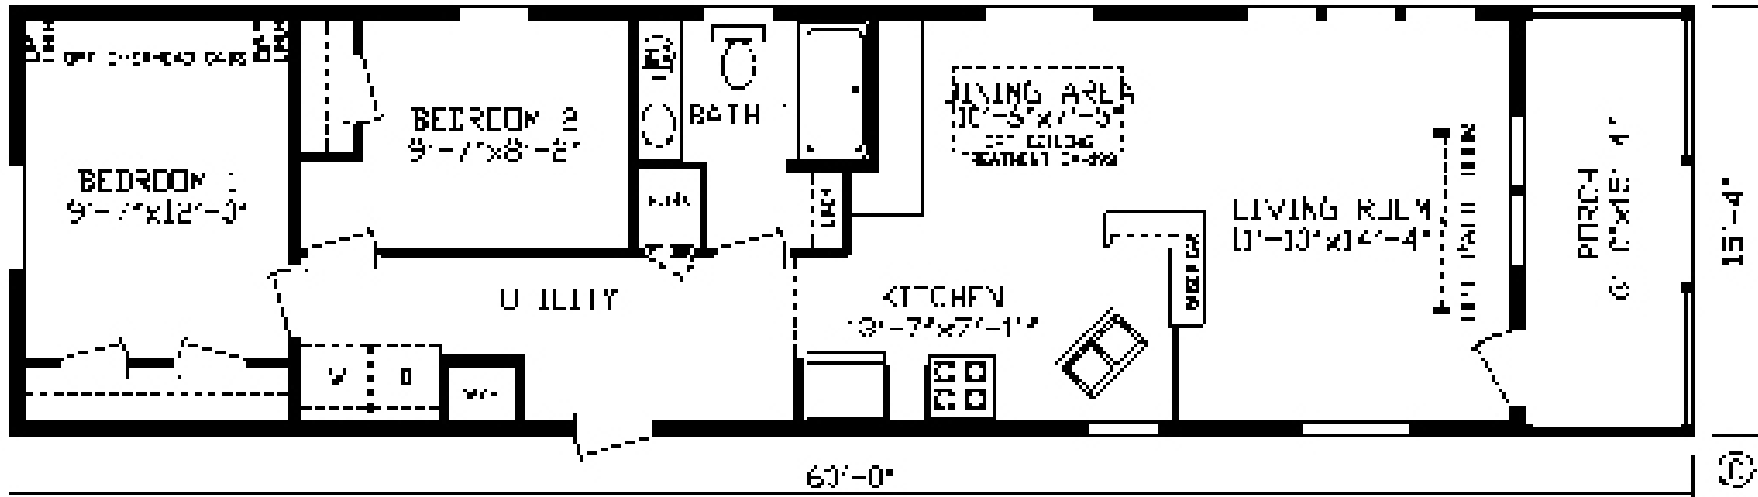

Gresham

Fairmont LE Single Section Series

828 SQ. FT. (Approximate) 2 Bedroom, 1 Bath

Last Updated: 6-12-23

FACTORY EXPO HOME CENTERS
2225 E. Market St.
Nappanee IN 46550

ExpoHomes.com | 1-800-918-2669

IMPORTANT: Alta Cima Corp reserves the right to modify, cancel or substitute products or features of this event at any time without prior notice or obligation. Pictures and other promotional materials are representative and may depict or contain floor plans, square footages, elevations, options, upgrades, extra design features, decorations, floor coverings, specialty light fixtures, custom paint and wall coverings, window treatments, landscaping, sound and alarm systems, furnishings, appliances, and other designer/decorator features and amenities that are not included as part of the home and/or may not be available at all locations. Home, pricing and community information is subject to change, and homes to prior sale, at any time without notice or obligation. ©2020 Alta Cima Corp. All rights reserved.