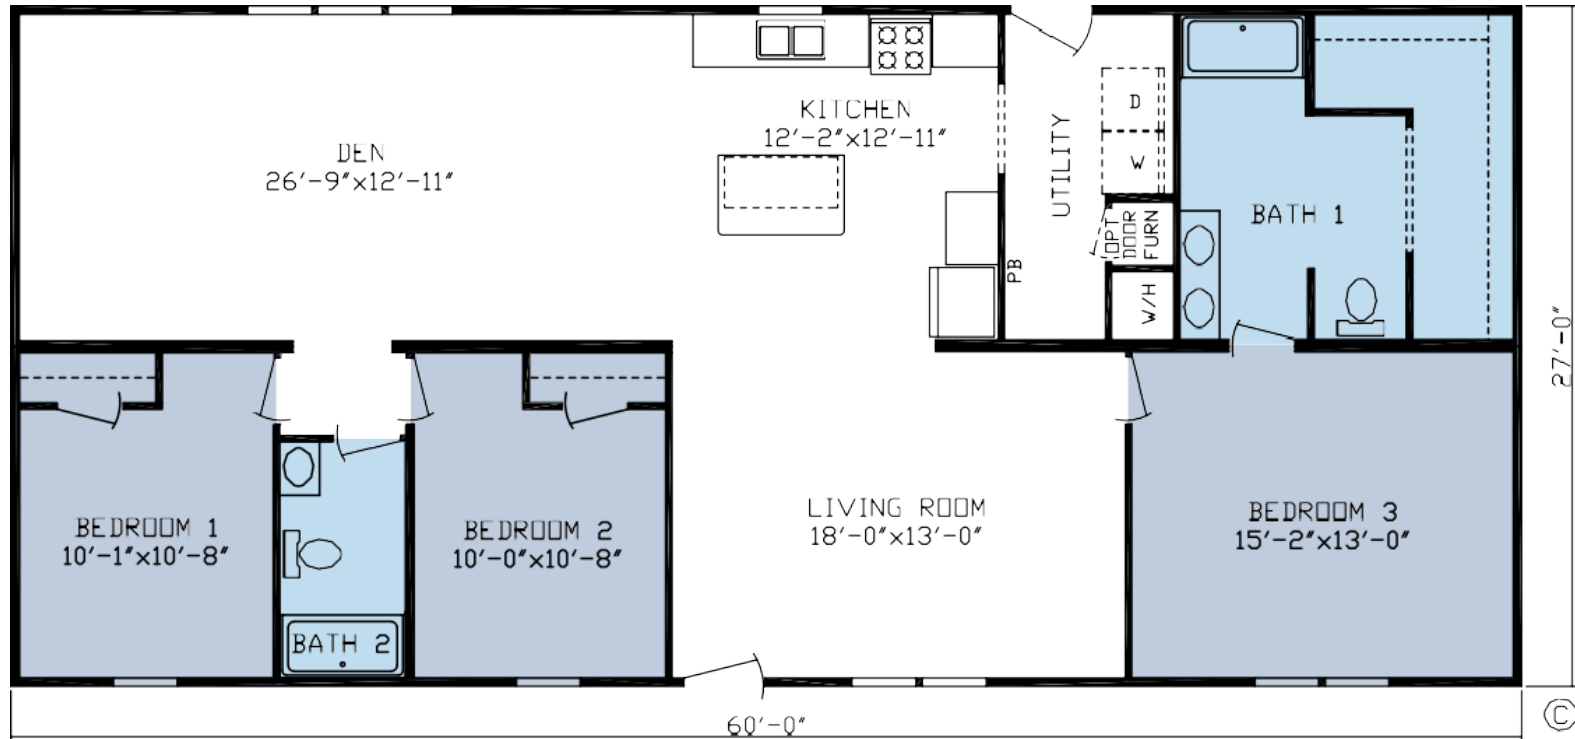

# Guyton

Essence Series

1,620 SQ. FT. (Approximate) 3 Bedroom, 2 Bath

Last Updated: 7-11-25

**FACTORY EXPO HOME CENTERS**  
2225 E. Market St.  
Nappanee IN 46550

**ExpoHomes.com | 1-800-918-2669**

**IMPORTANT:** Alta Cima Corp reserves the right to modify, cancel or substitute products or features of this event at any time without prior notice or obligation. Pictures and other promotional materials are representative and may depict or contain floor plans, square footages, elevations, options, upgrades, extra design features, decorations, floor coverings, specialty light fixtures, custom paint and wall coverings, window treatments, landscaping, sound and alarm systems, furnishings, appliances, and other designer/decorator features and amenities that are not included as part of the home and/or may not be available at all locations. Home, pricing and community information is subject to change, and homes to prior sale, at any time without notice or obligation. ©2020 Alta Cima Corp. All rights reserved.