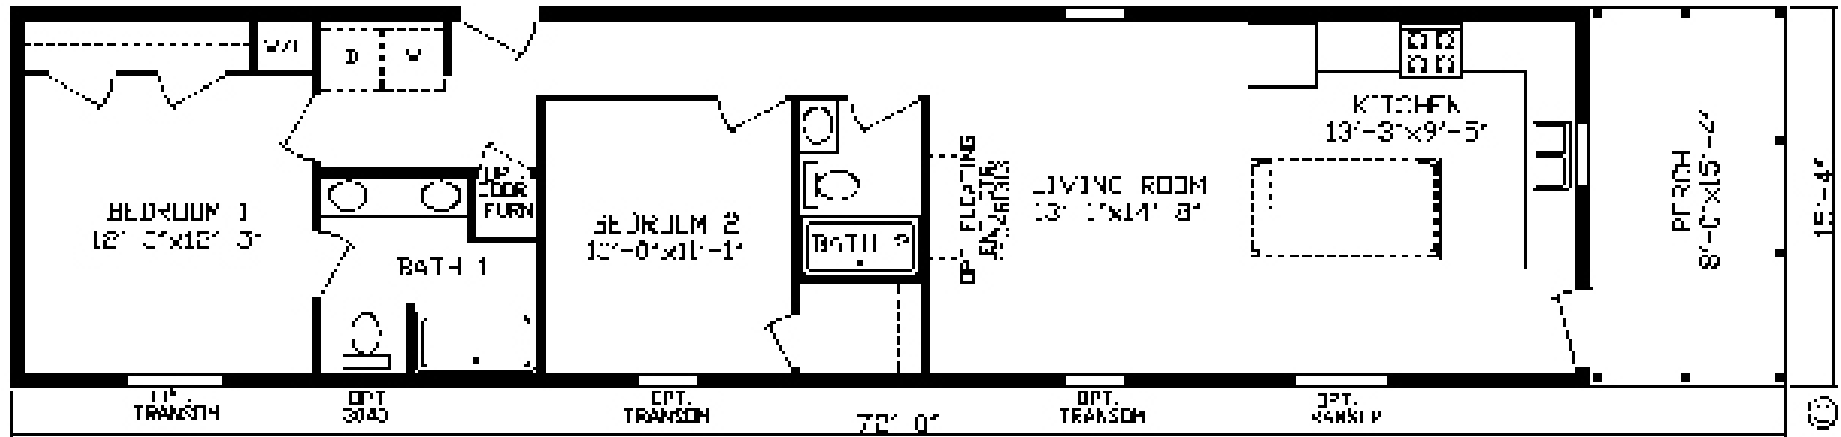

# Gwen

Fairmont LE Single Section Series

1,152 SQ. FT. (Approximate) 2 Bedroom, 2 Bath

Last Updated: 12-9-24

**FACTORY EXPO HOME CENTERS**  
2225 E. Market St.  
Nappanee IN 46550

**ExpoHomes.com | 1-800-918-2669**