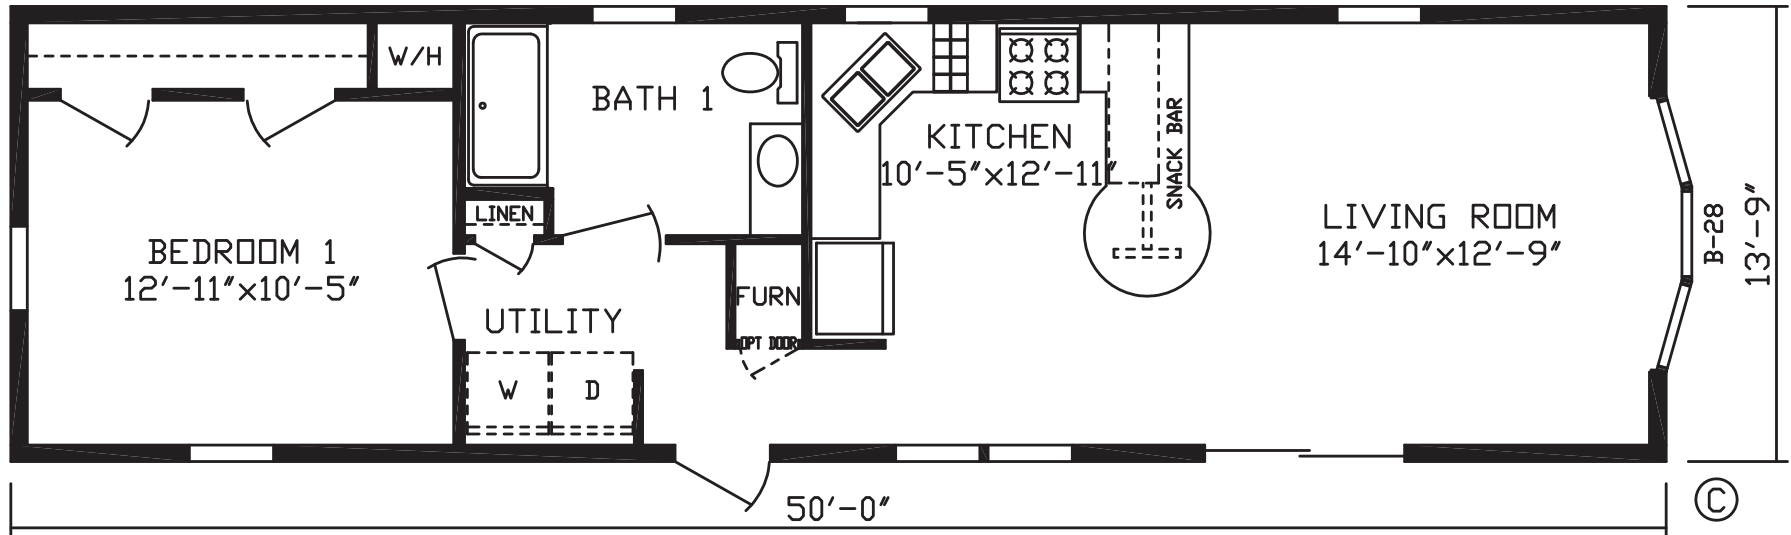

Harthman

Inspiration LE Series, Single Section

688 SQ. FT. (Approximate) 1 Bedroom, 1 Bath

Last Updated: 11-9-21

FACTORY EXPO HOME CENTERS

2225 E. Market St.
Nappanee IN 46550

ExpoHomes.com | 1-800-918-2669