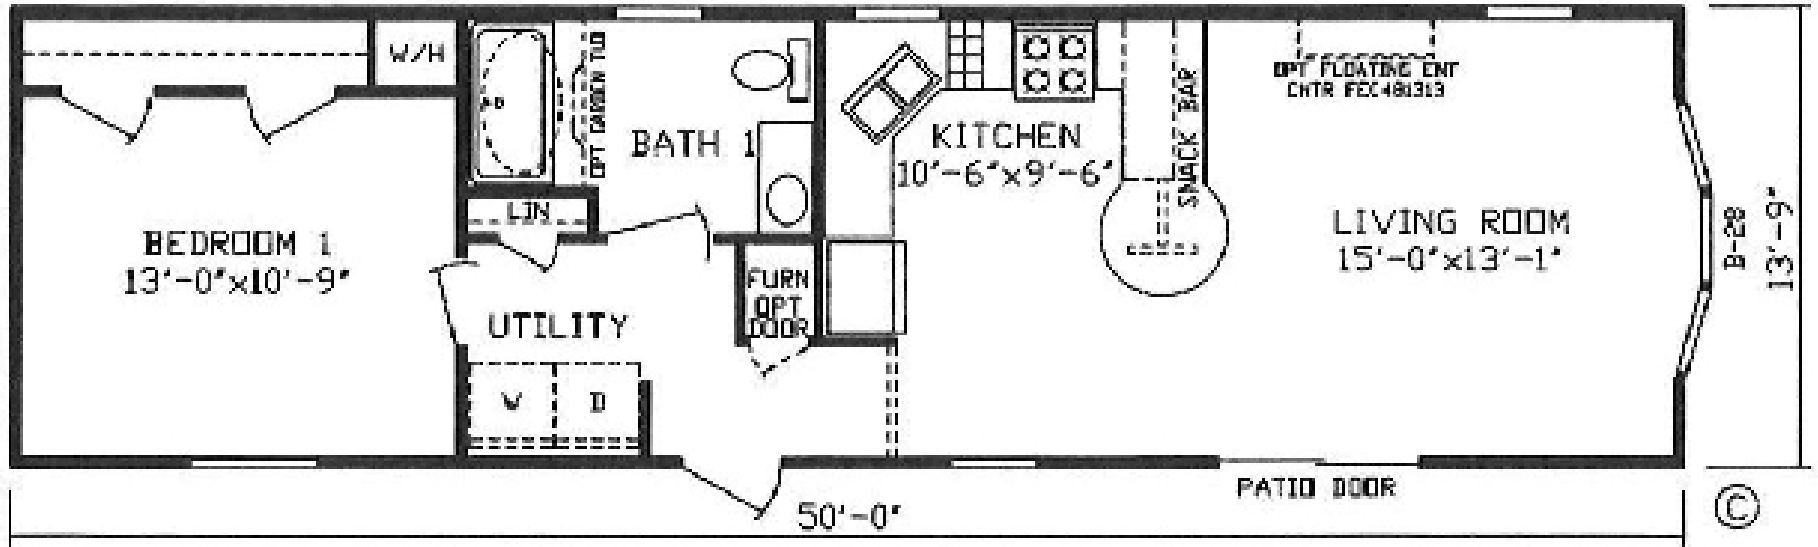

# Harthman

Fairmont LE Single Section Series

688 SQ. FT. (Approximate) 1 Bedroom, 1 Bath

Last Updated: 1-10-24

**FACTORY EXPO HOME CENTERS**  
2225 E. Market St.  
Nappanee IN 46550

**ExpoHomes.com | 1-800-918-2669**