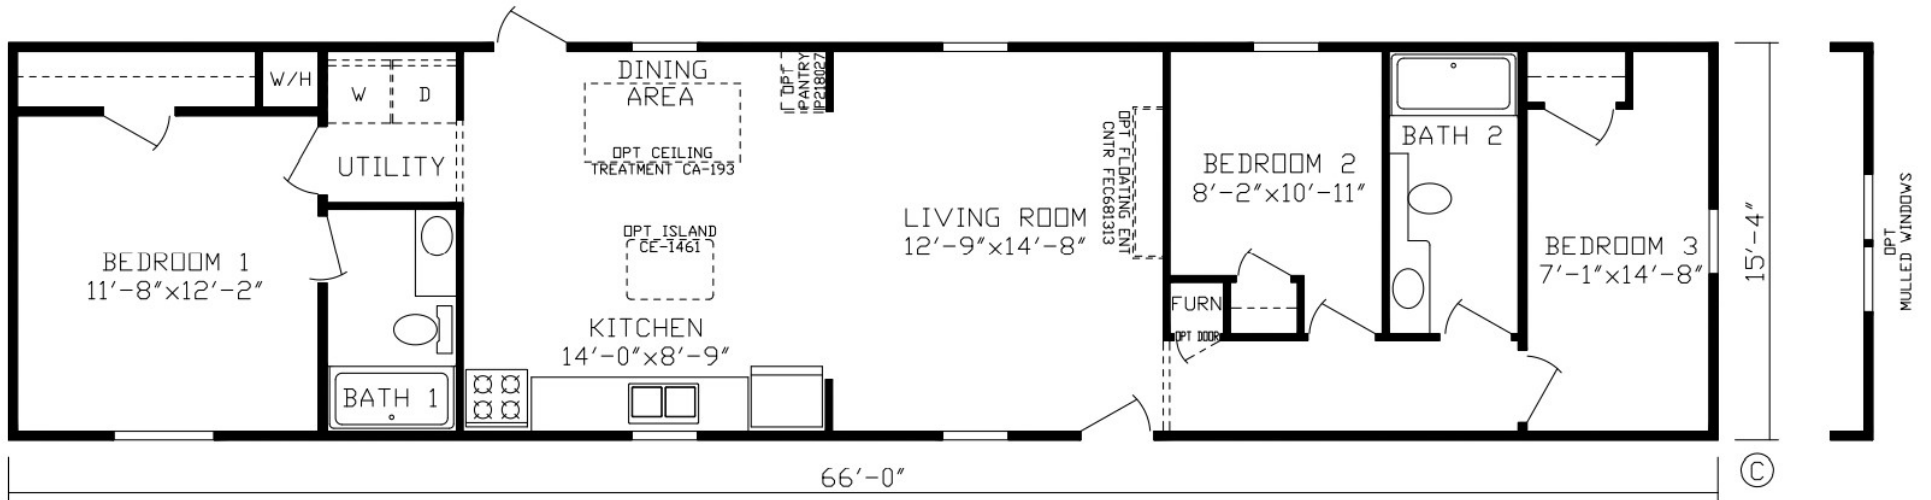

# Hazel

Inspiration LE Series, Single Section

1,012 SQ. FT. (Approximate) 3 Bedroom, 2 Bath

Last Updated: 11-9-21

**FACTORY EXPO HOME CENTERS**  
2225 E. Market St.  
Nappanee IN 46550

**ExpoHomes.com | 1-800-918-2669**