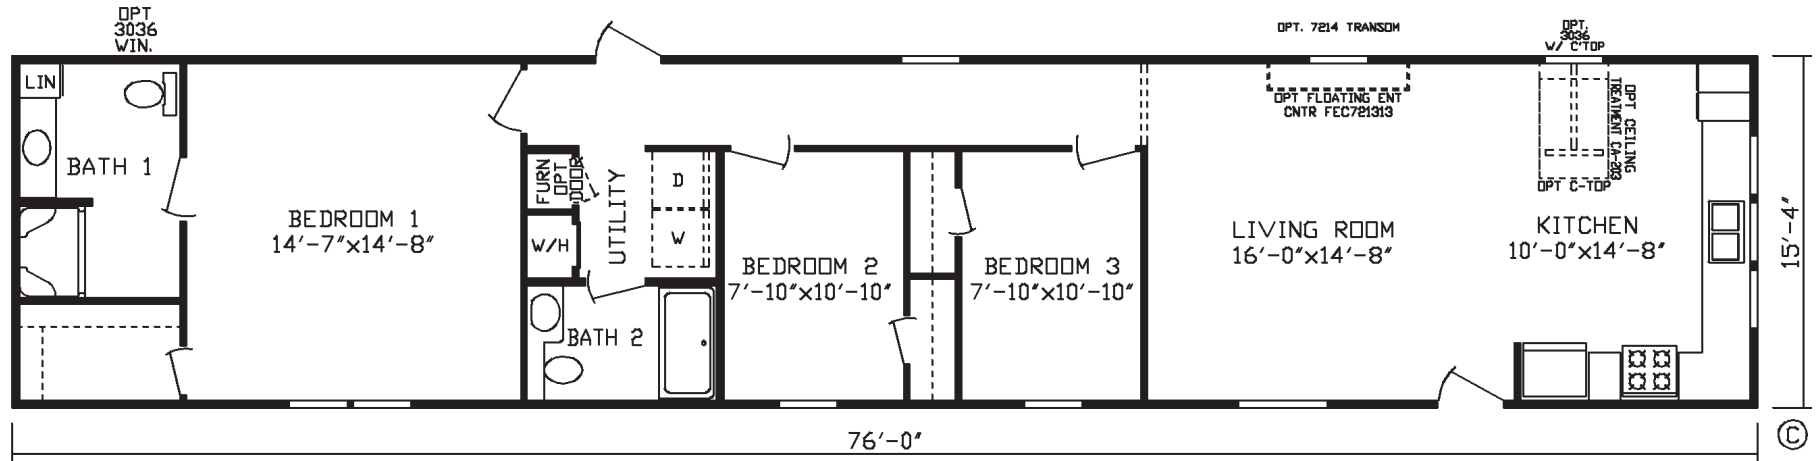

Kandy

Inspiration LE Series, Single Section

1,170 SQ. FT. (Approximate) 3 Bedroom, 2 Bath

Last Updated: 2-28-24

FACTORY EXPO HOME CENTERS
 2225 E. Market St.
 Nappanee IN 46550

ExpoHomes.com | 1-800-918-2669