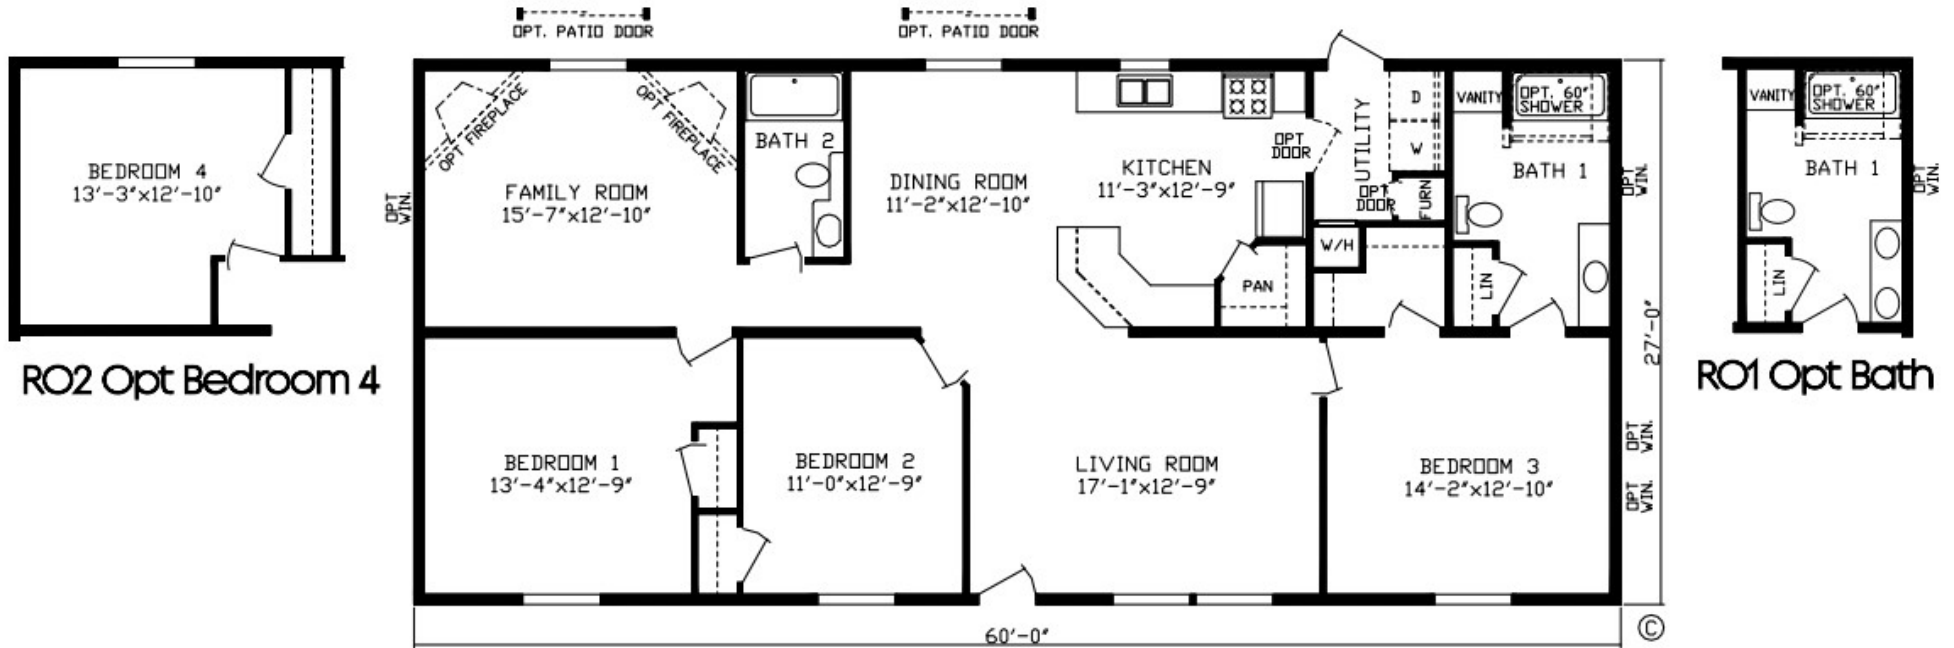

Ladoga

Velocity Series

1,620 SQ. FT. (Approximate) 3 Bedroom, 2 Bath

Last Updated: 12-8-21

FACTORY EXPO HOME CENTERS
 2225 E. Market St.
 Nappanee IN 46550

ExpoHomes.com | 1-800-918-2669

IMPORTANT: Alta Cima Corp reserves the right to modify, cancel or substitute products or features of this event at any time without prior notice or obligation. Pictures and other promotional materials are representative and may depict or contain floor plans, square footages, elevations, options, upgrades, extra design features, decorations, floor coverings, specialty light fixtures, custom paint and wall coverings, window treatments, landscaping, sound and alarm systems, furnishings, appliances, and other designer/decorator features and amenities that are not included as part of the home and/or may not be available at all locations. Home, pricing and community information is subject to change, and homes to prior sale, at any time without notice or obligation. ©2020 Alta Cima Corp. All rights reserved.