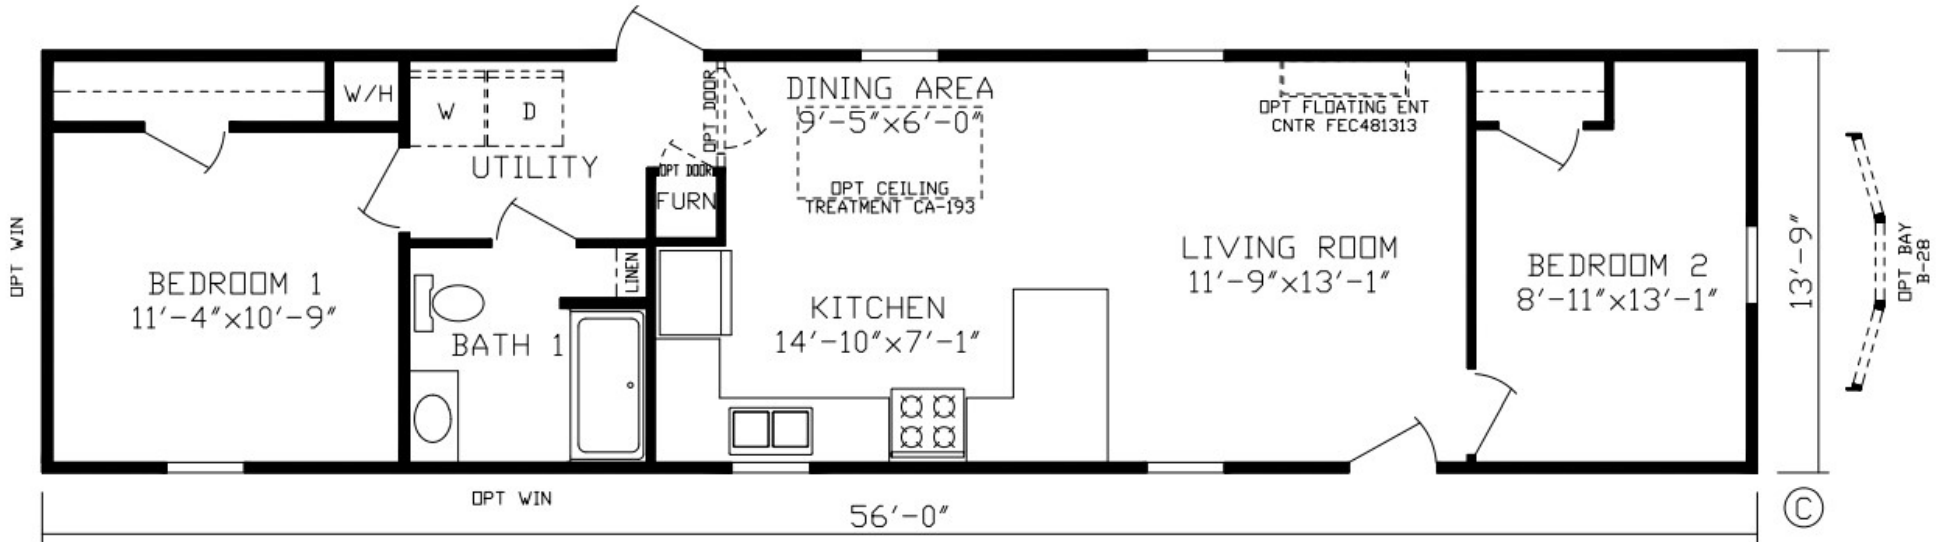

Limedale

Inspiration LE Series, Single Section

770 SQ. FT. (Approximate) 2 Bedroom, 1 Bath

Last Updated: 11-9-21

FACTORY EXPO HOME CENTERS

2225 E. Market St.
Nappanee IN 46550

ExpoHomes.com | 1-800-918-2669