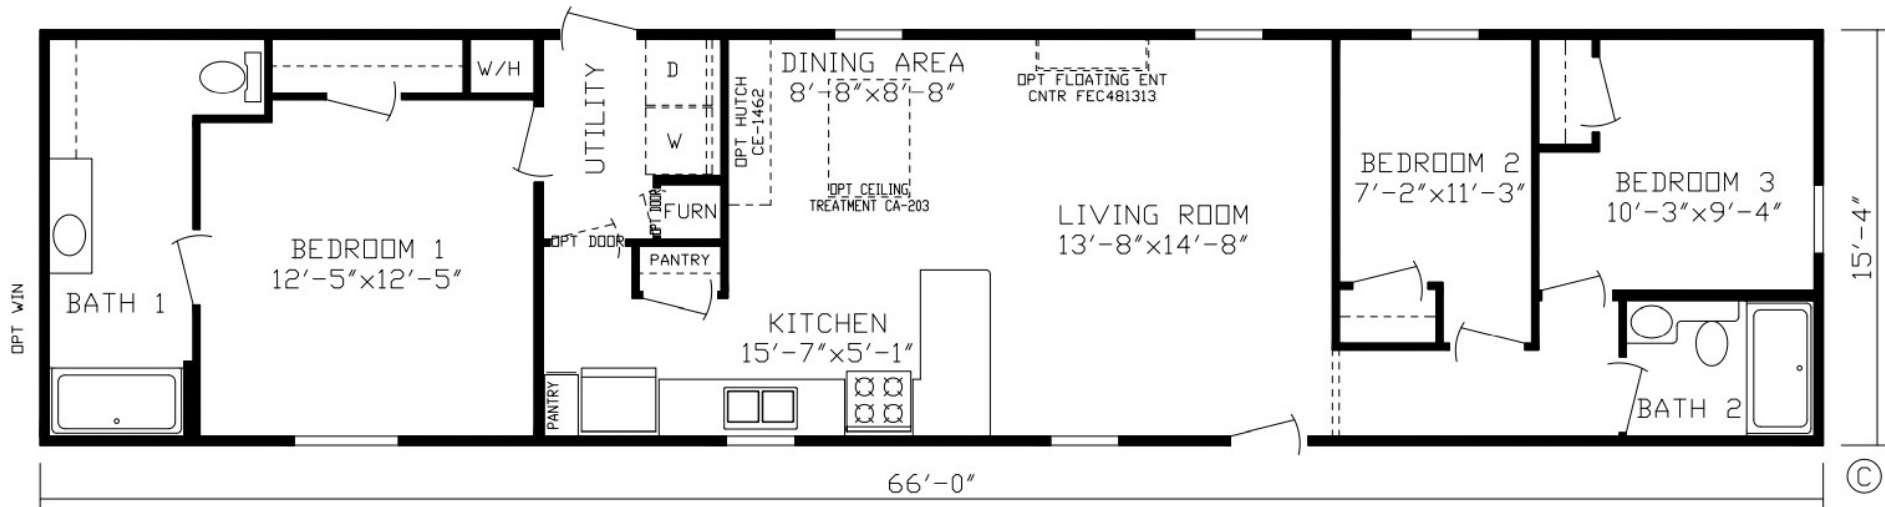

Linwood

Inspiration LE Series, Single Section

1,012 SQ. FT. (Approximate) 3 Bedroom, 2 Bath

Last Updated: 11-9-21

FACTORY EXPO HOME CENTERS
 2225 E. Market St.
 Nappanee IN 46550

ExpoHomes.com | 1-800-918-2669