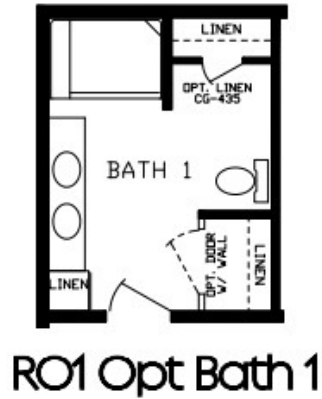

Maxwell

Inspiration LE Series, Multi Section

1,512 SQ. FT. (Approximate) 3 Bedroom, 2 Bath

Last Updated: 11-16-21

FACTORY EXPO HOME CENTERS
 2225 E. Market St.
 Nappanee IN 46550

ExpoHomes.com | 1-800-918-2669