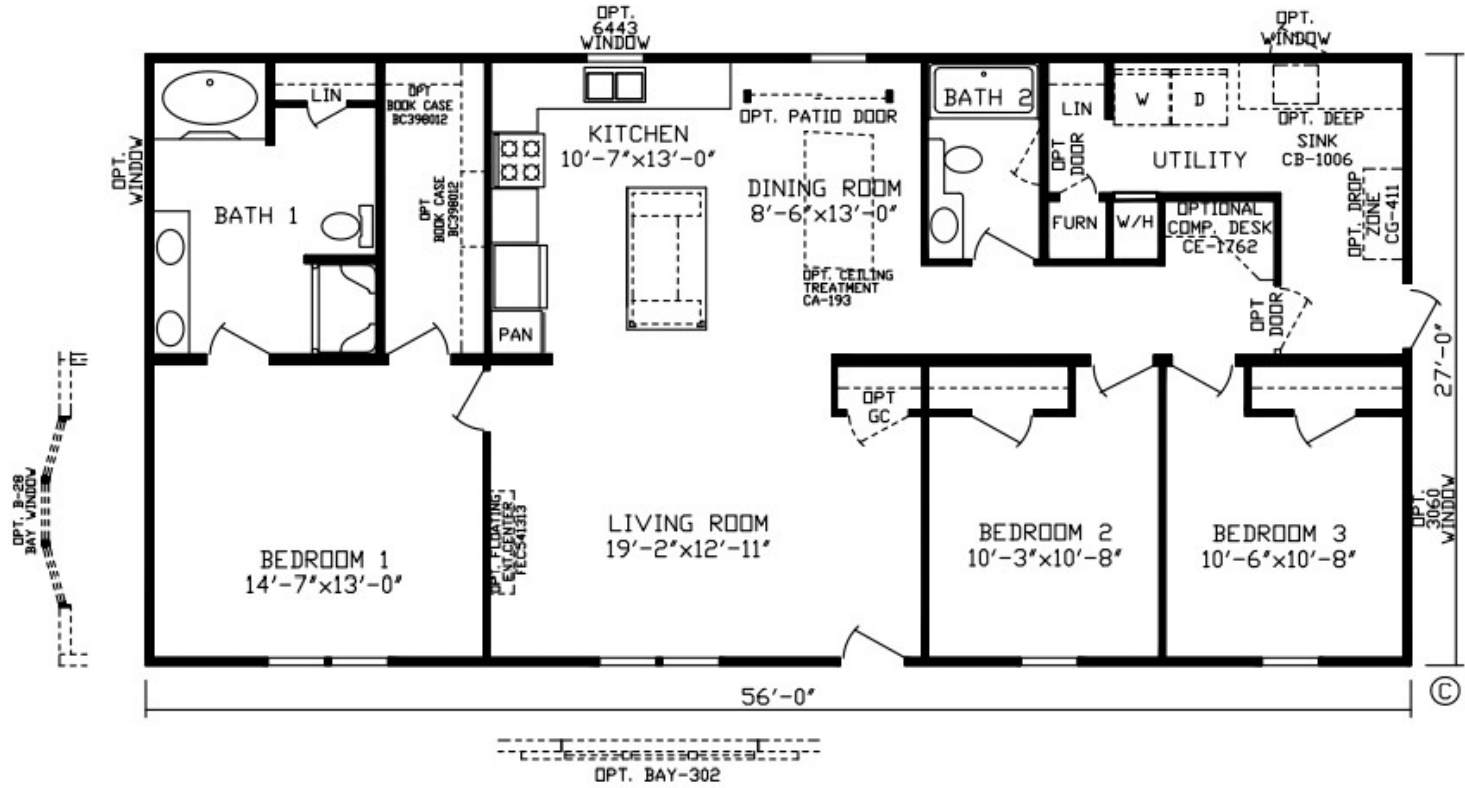

Maxwell

Inspiration LE Series, Multi Section

1,512 SQ. FT. (Approximate) 3 Bedroom, 2 Bath

Last Updated: 11-16-21

FACTORY EXPO HOME CENTERS
 2225 E. Market St.
 Nappanee IN 46550

ExpoHomes.com | 1-800-918-2669