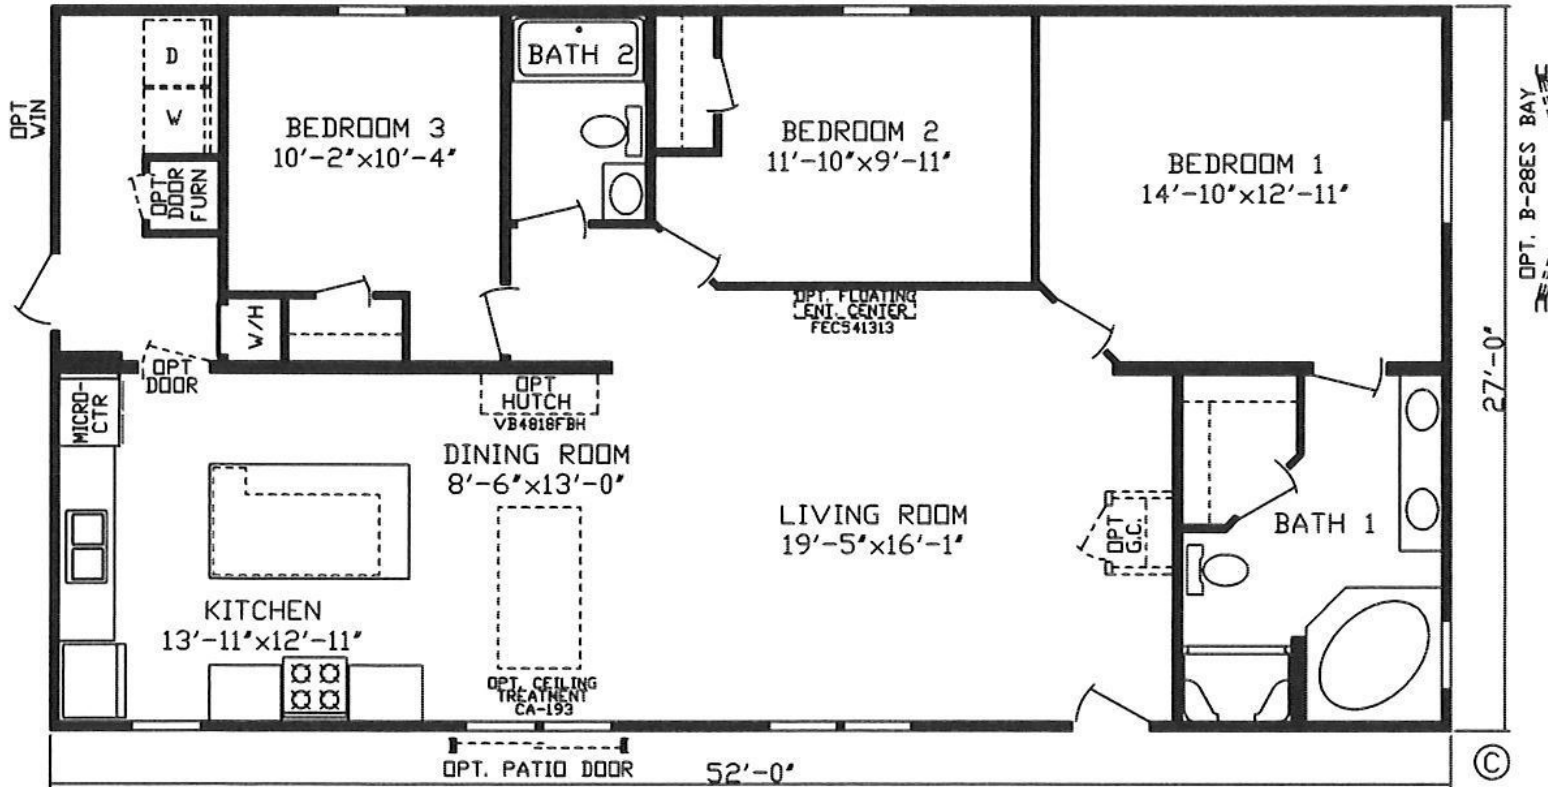

Mendota

Fairmont LE Multi-Section Series

1,404 SQ. FT. (Approximate) 3 Bedroom, 2 Bath

Last Updated: 1-11-24

FACTORY EXPO HOME CENTERS

2225 E. Market St.
Nappanee IN 46550

ExpoHomes.com | 1-800-918-2669

IMPORTANT: Alta Cima Corp reserves the right to modify, cancel or substitute products or features of this event at any time without prior notice or obligation. Pictures and other promotional materials are representative and may depict or contain floor plans, square footages, elevations, options, upgrades, extra design features, decorations, floor coverings, specialty light fixtures, custom paint and wall coverings, window treatments, landscaping, sound and alarm systems, furnishings, appliances, and other designer/decorator features and amenities that are not included as part of the home and/or may not be available at all locations. Home, pricing and community information is subject to change, and homes to prior sale, at any time without notice or obligation. ©2020 Alta Cima Corp. All rights reserved.