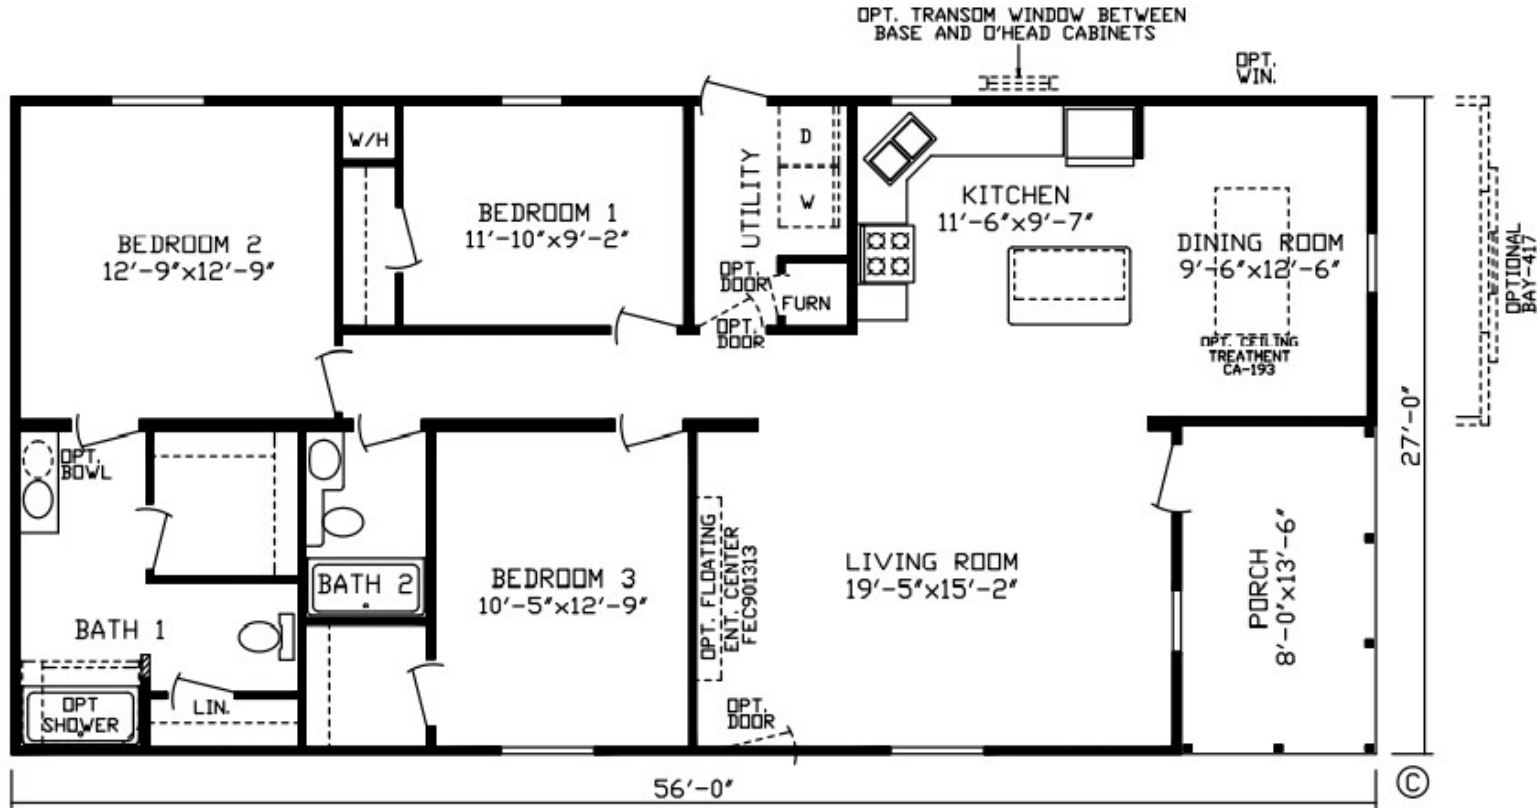

Merrionette

Inspiration LE Series, Multi Section

1,404 SQ. FT. (Approximate) 3 Bedroom, 2 Bath

Last Updated: 11-9-21

FACTORY EXPO HOME CENTERS

2225 E. Market St.
Nappanee IN 46550

ExpoHomes.com | 1-800-918-2669