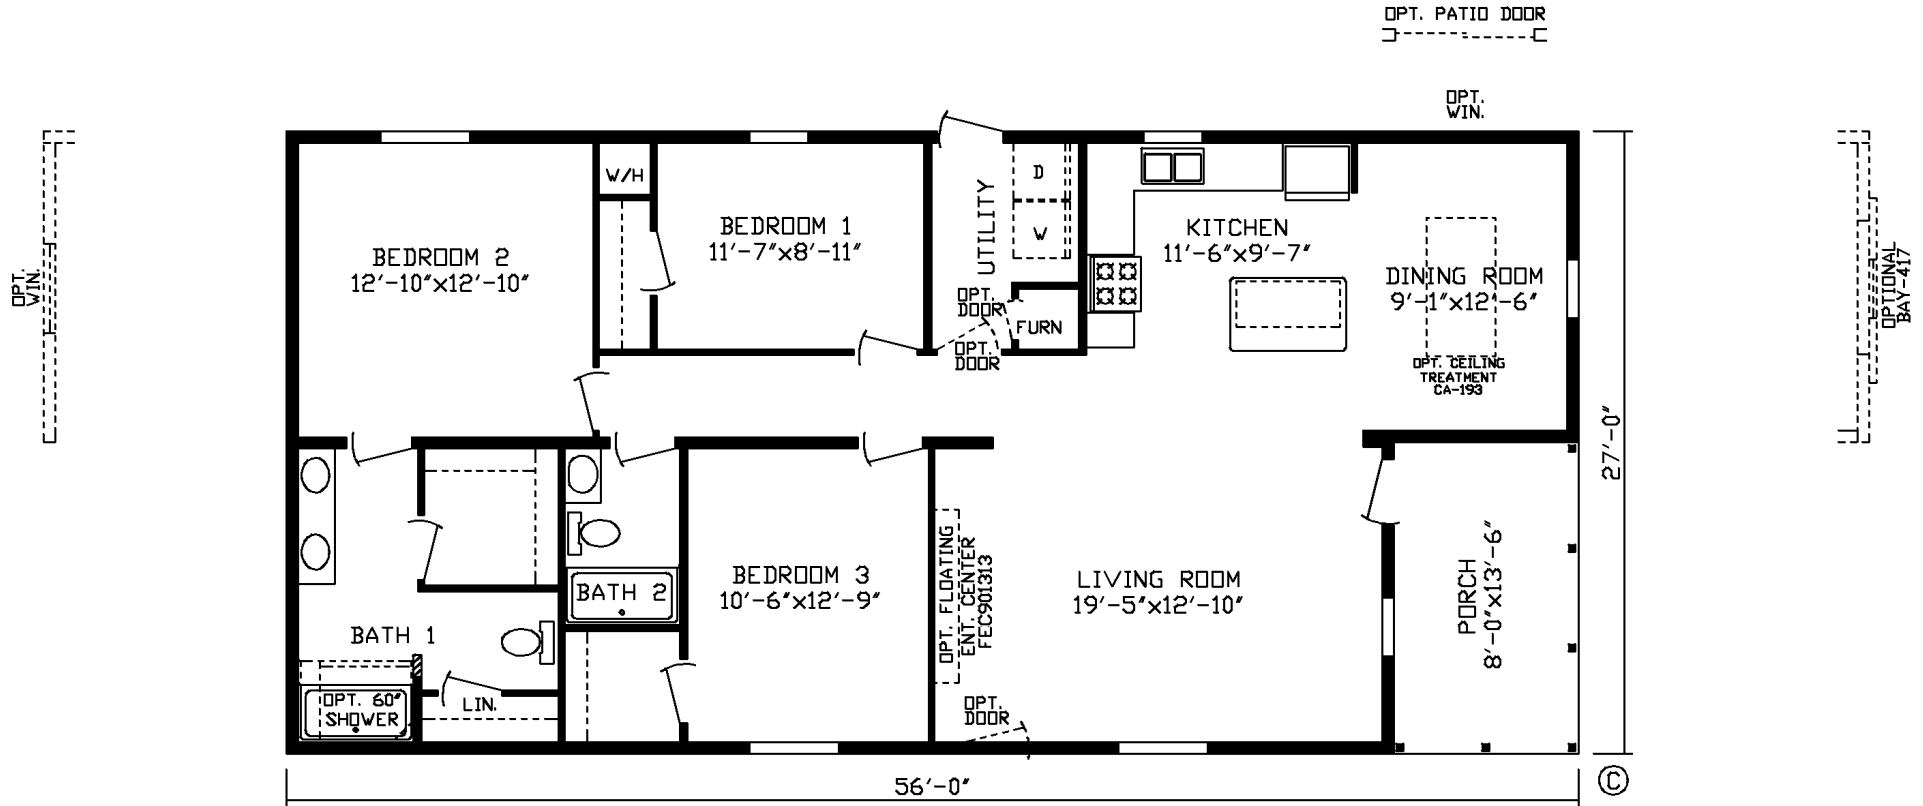

# Merrionette

Fairmont LE Multi-Section Series

1,404 SQ. FT. (Approximate) 3 Bedroom, 2 Bath

Last Updated: 5-9-24

**FACTORY EXPO HOME CENTERS**  
 2225 E. Market St.  
 Nappanee IN 46550

**ExpoHomes.com | 1-800-918-2669**