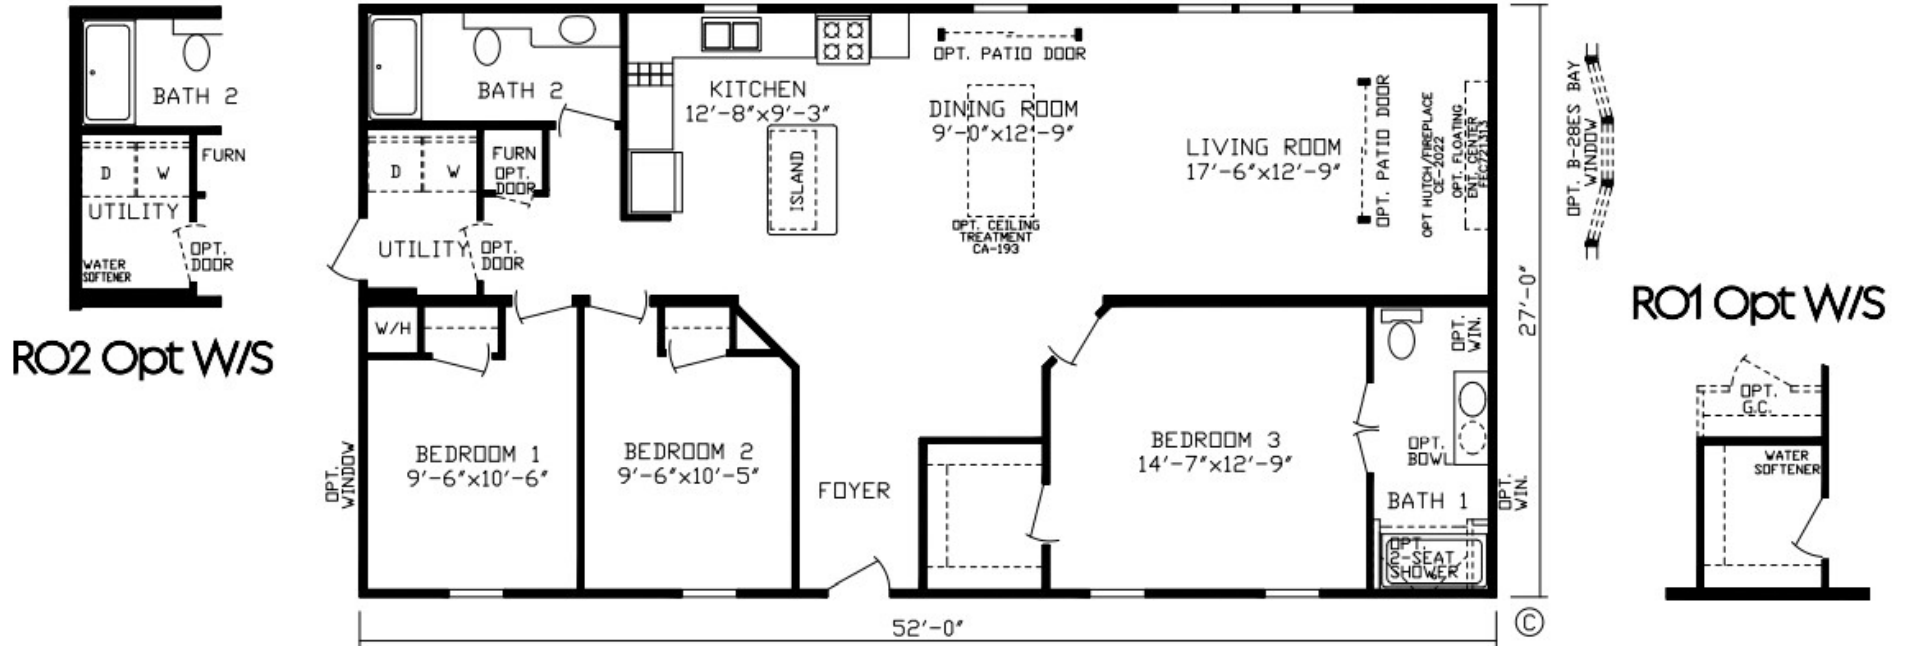

Middlebury

Inspiration LE Series, Multi Section

1,404 SQ. FT. (Approximate) 3 Bedroom, 2 Bath

Last Updated: 4-19-22

FACTORY EXPO HOME CENTERS
 2225 E. Market St.
 Nappanee IN 46550

ExpoHomes.com | 1-800-918-2669